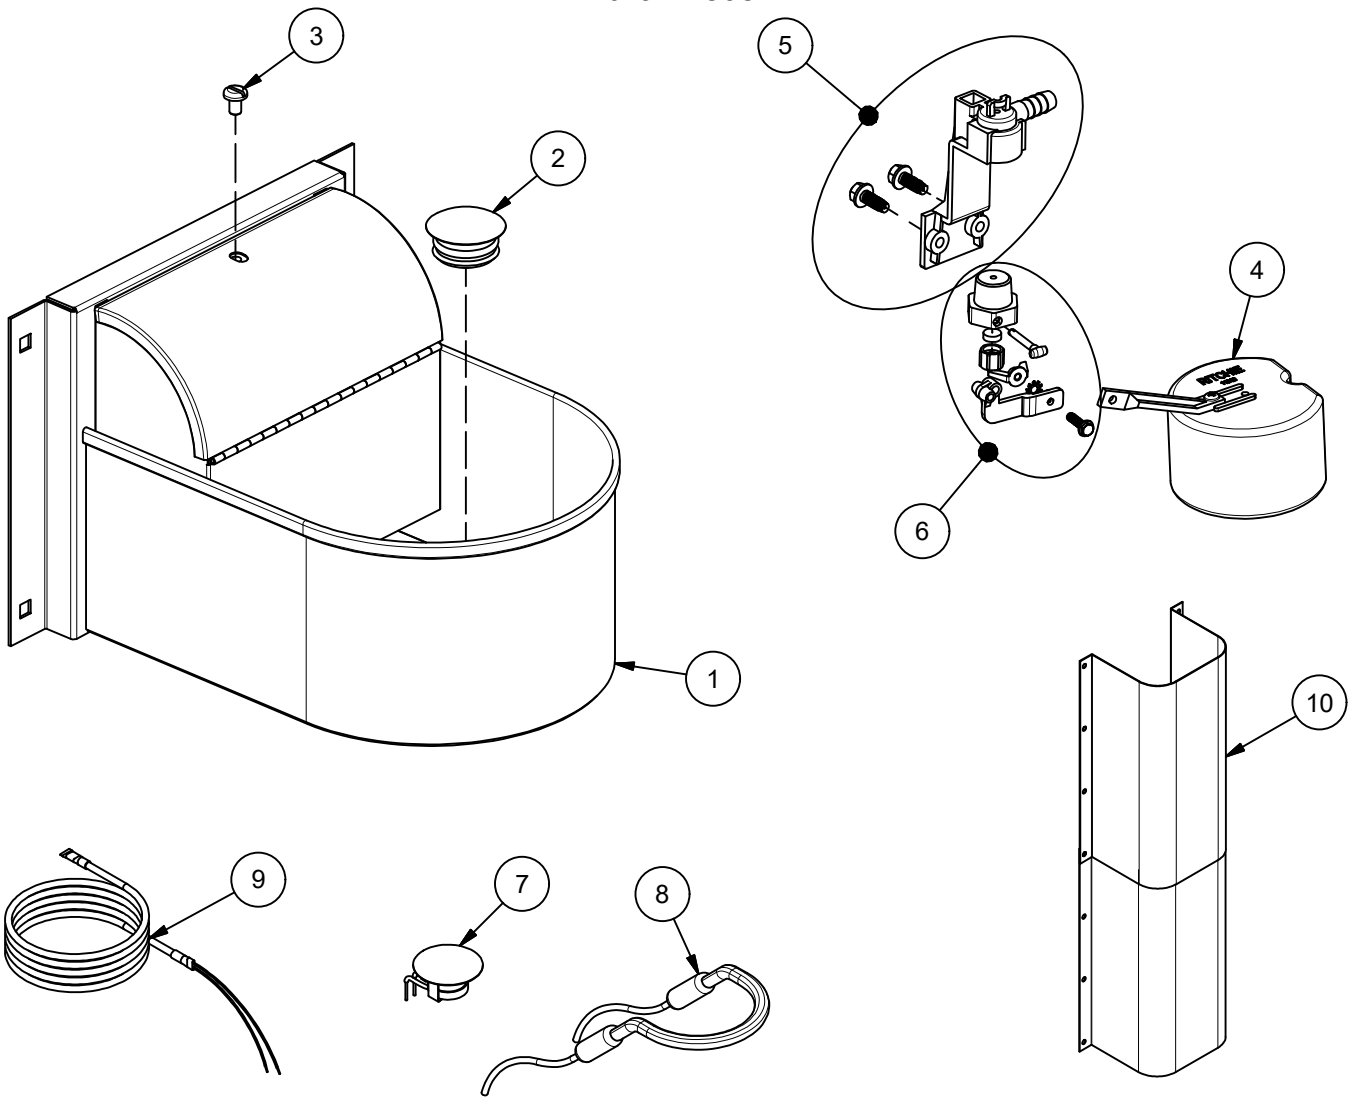

# StallFount 125

Part # 18082

Item	Part #	Description	Qty	Item	Part #	Description	Qty
1	18083	SF Trough Complete	1	10	18092	Shroud Set	1 pkg
2	18876	SF Trough Plug	1	NS	18613	Adapter 1/2" x 3/8" HB	1 pkg
3	18080	SF Cover Screw	1 pkg	NS	15930	Hose Clamp 7/8" SS (5/pkg)	1 pkg
4	13613	Float with Short Arm pkg	1 pkg	NS	18228	SF Accessory pkg	1 pkg
5	11515	Valve Bracket w/ screw pkg	1 pkg				
6	13597	Green Valve 1/2" pkg	1 pkg		18415	SF 240 200W	
7	11885	Disc Thermostat pkg	1 pkg	NS	16664	Heater 240V 200w (1/pkg)	1 pkg
8	14150	Heater 120V 125W pkg	1 pkg	NS	16424	Cable Htr 240v 48W (1/pkg)	1 pkg
9	13830	Cable Heater 120V 48W pkg	1 pkg				