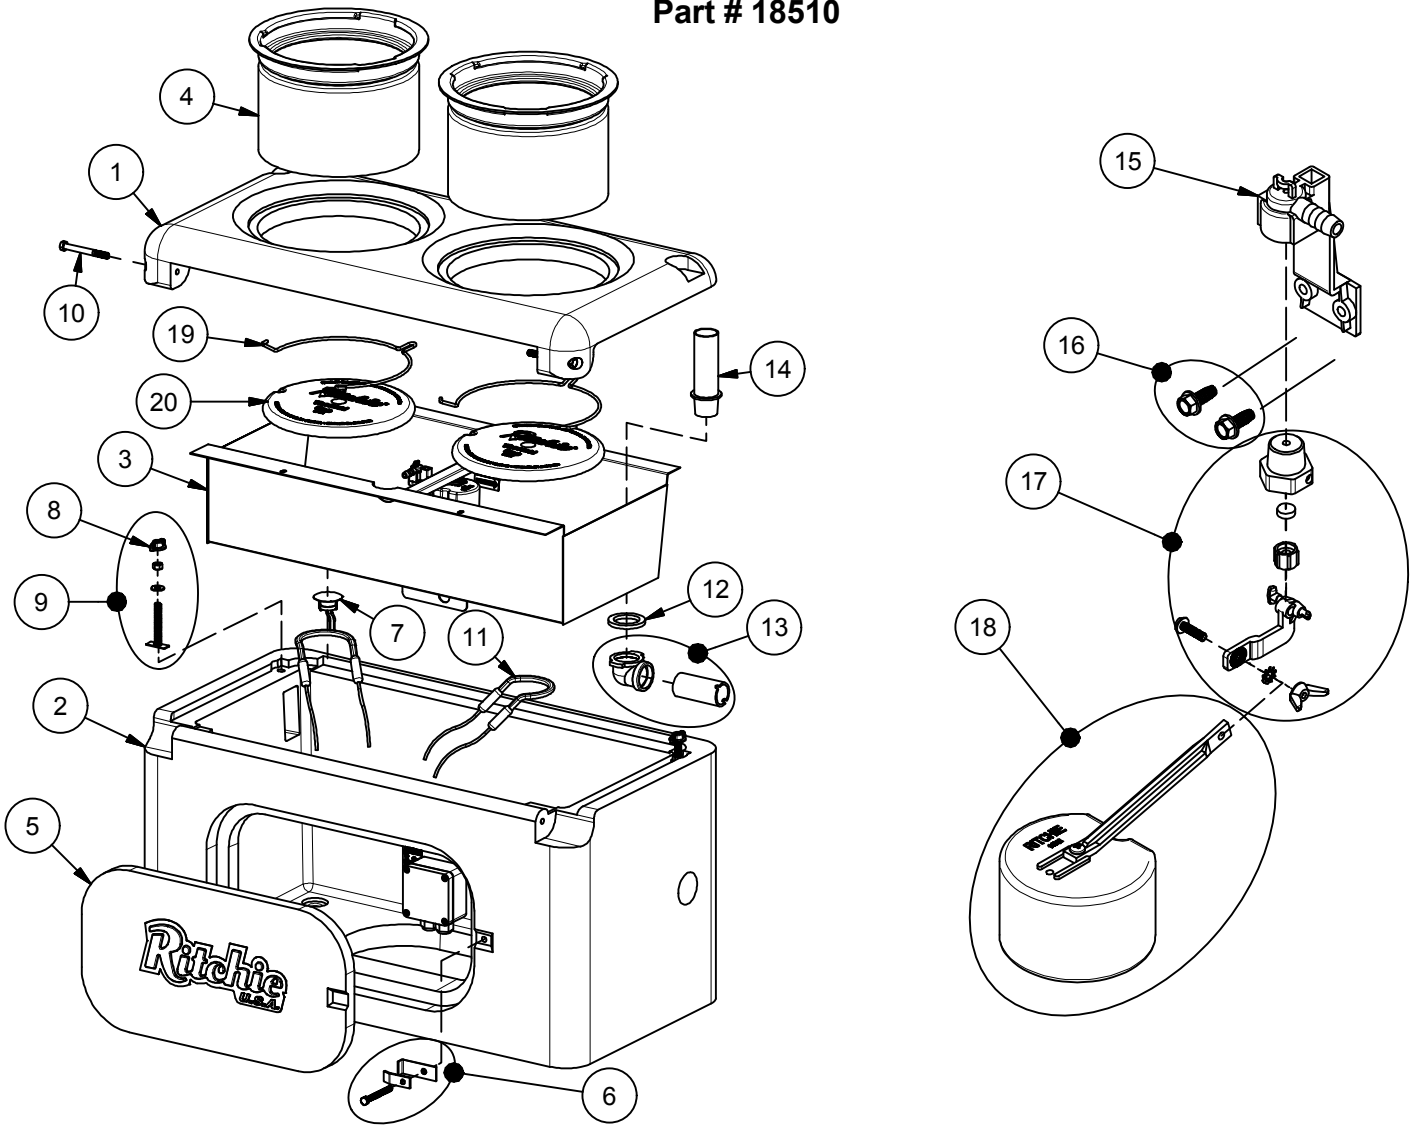

EcoFount 2 GREEN

Part # 18510

Item	Part #	Description	Qty	Item	Part #	Description	Qty
1	18512	EcoFount 2 Top Green	1	15	11515	Valve Bracket 1/2" w/ Scrws pkg	1 pkg
2	18509	EcoFount 2 Casing Green	1	16	15154	Screws Valve Bracket (10/ pkg)	1 pkg
3	18438	EcoFount 2 Trough	1 pkg	17	12575	Red Valve 1/2" pkg	1 pkg
4	18489	Drinkwell W/ Ring pkg Green	2 pkg	18	12836	Float with Long Arm pkg	1 pkg
5	18501	Access Panel 10" x 20" Green	1	19	17963	Retaining Ring SS	2
6	18147	Access Panel Hardware pkg	1 pkg	20	17976	Thermal Cap Green	2
7	11885	Disc Thermostat pkg	1 pkg	NS	18318	Bolt Down Washer (4/pkg)	1 pkg
8	18451	Wing Nut 3/8" Nylon (4/pkg)	1 pkg	NS	13830	Cable Htr 120V 48W (1/pkg)	1 pkg
9	18448	T-Bolt w/ Wingnut 3/8" pkg	2 pkg	NS	18429	EcoFount 2 Accessory pkg	1 pkg
10	18452	Bolt 3/8"x3" SS (2/pkg)	1 pkg	NS	14866	Seal Foam 1/2"x3/4"x10' Roll	1
11	14150	Heater 120V 125W (1/pkg)	2 pkg				
12	18075	Drain Washer (6/pkg)	1 pkg		18511	EcoFount 2 240V Green	
13	16172	Drain Pipe with Elbow	1	NS	16664	Heater 240V 200W (1/pkg)	2 pkg
14	14647	Drain Plug Overflow	1	NS	16424	Cable Htr 240V 48W (1/pkg)	1 pkg