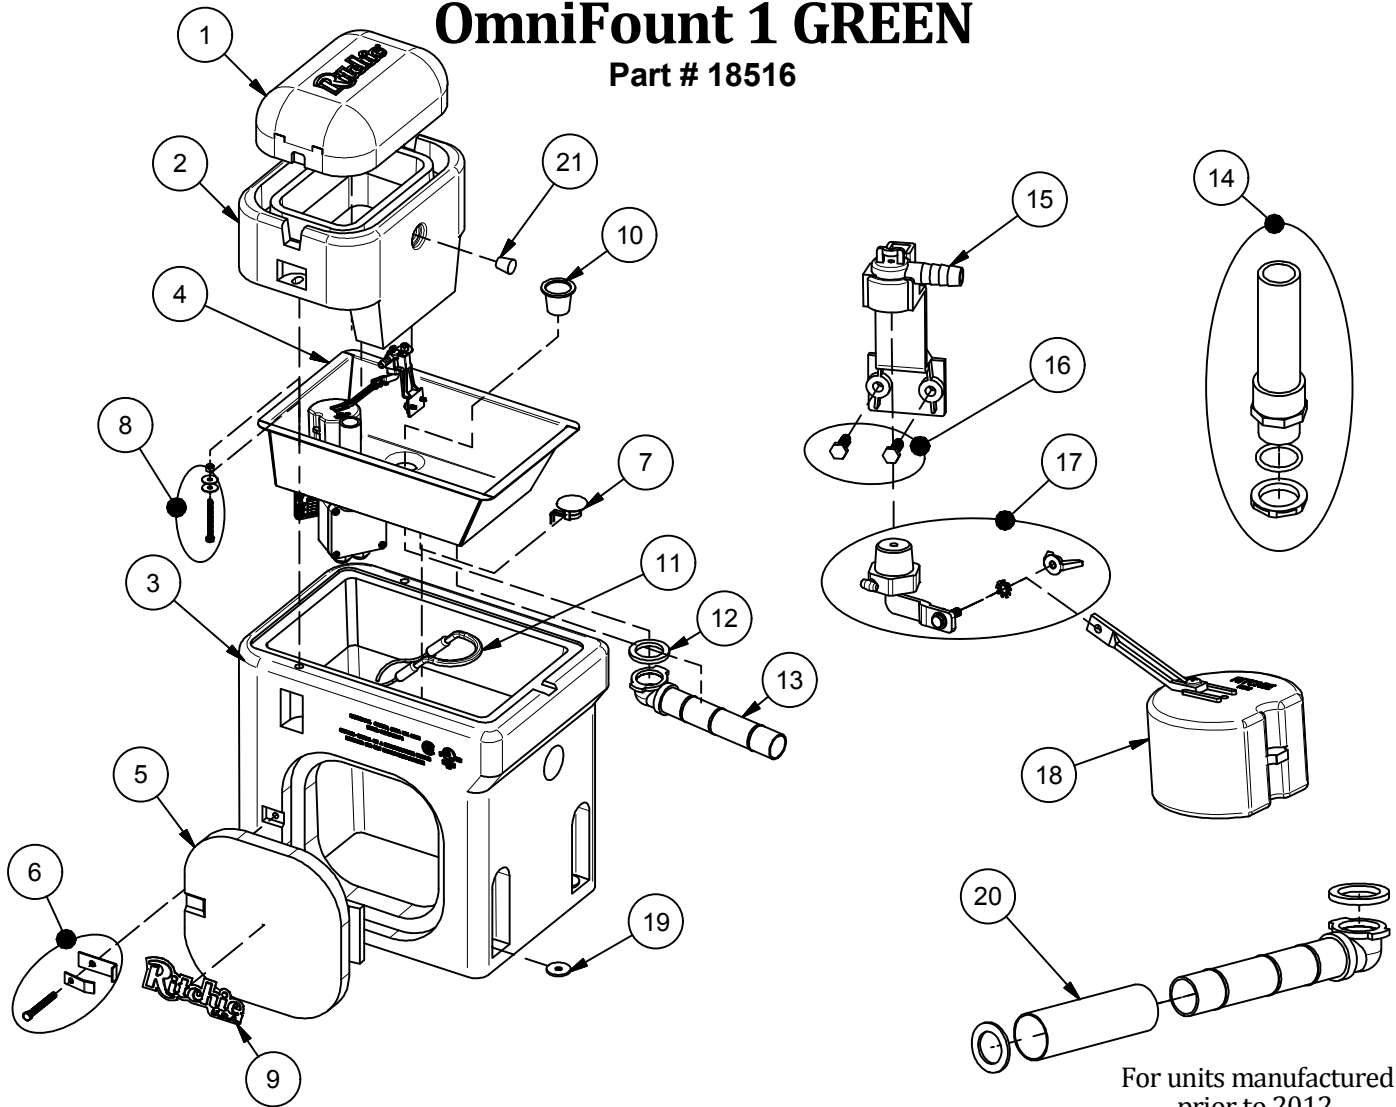

OmniFount 1 GREEN

Part # 18516

For units manufactured prior to 2012.

Item	Part #	Description	Qty	Item	Part #	Description	Qty
1	18514	Omni 1 Cover Green	1	16	18066	Screws Valve Bracket (6/ pkg)	1 pkg
2	18515	Omni 1 Frame pkg Green	1 pkg	17	12575	Red Valve 1/2" pkg	1 pkg
3	18513	Omni 1 Casing Green	1	18	13613	Float with Short Arm pkg	1 pkg
4	18368	Omni 1 Trough	1 pkg	19	18318	Bolt Down Washer (4/pkg)	1 pkg
5	18502	Access Panel 10"x10" Green	1	20	17500	Drain Pipe Guard	1
6	18147	Access Panel Hardware pkg	1 pkg	21	18633	Plug #3 - Water Channel (2/pkg)	1 pkg
7	11885	Disc Thermostat pkg	1 pkg	NS	13830	Cable Htr 120V 48W (1/pkg)	1 pkg
8	18266	Frame Bolt,nut&wshr SS(3/pkg)	1 pkg	NS	16627	Omni 1 Accessory pkg	1 pkg
9	18655	Ritchie Decal 7.5" (1/pkg)	1 pkg	NS	16523	Seal Foam 1/4"x3/4"x25' Roll	1
10	18628	Drain Plug (2/pkg)	1 pkg	NS	14866	Seal Foam 1/2"x3/4"x10' Roll	1
11	14150	Heater 120V 125W (1/pkg)	1 pkg				
12	18075	Drain Washer (6/pkg)	1 pkg				
13	11471	Drain Pipe with Elbow	1		18517	OMNI 1 240V Green	
14	16866	Standpipe pkg	1 pkg	NS	16664	Heater 240V 200W (1/pkg)	1 pkg
15	11515	Valve Bracket 1/2" w/ Scrws pkg	1 pkg	NS	16424	Cable Htr 240V 48W (1/pkg)	1 pkg