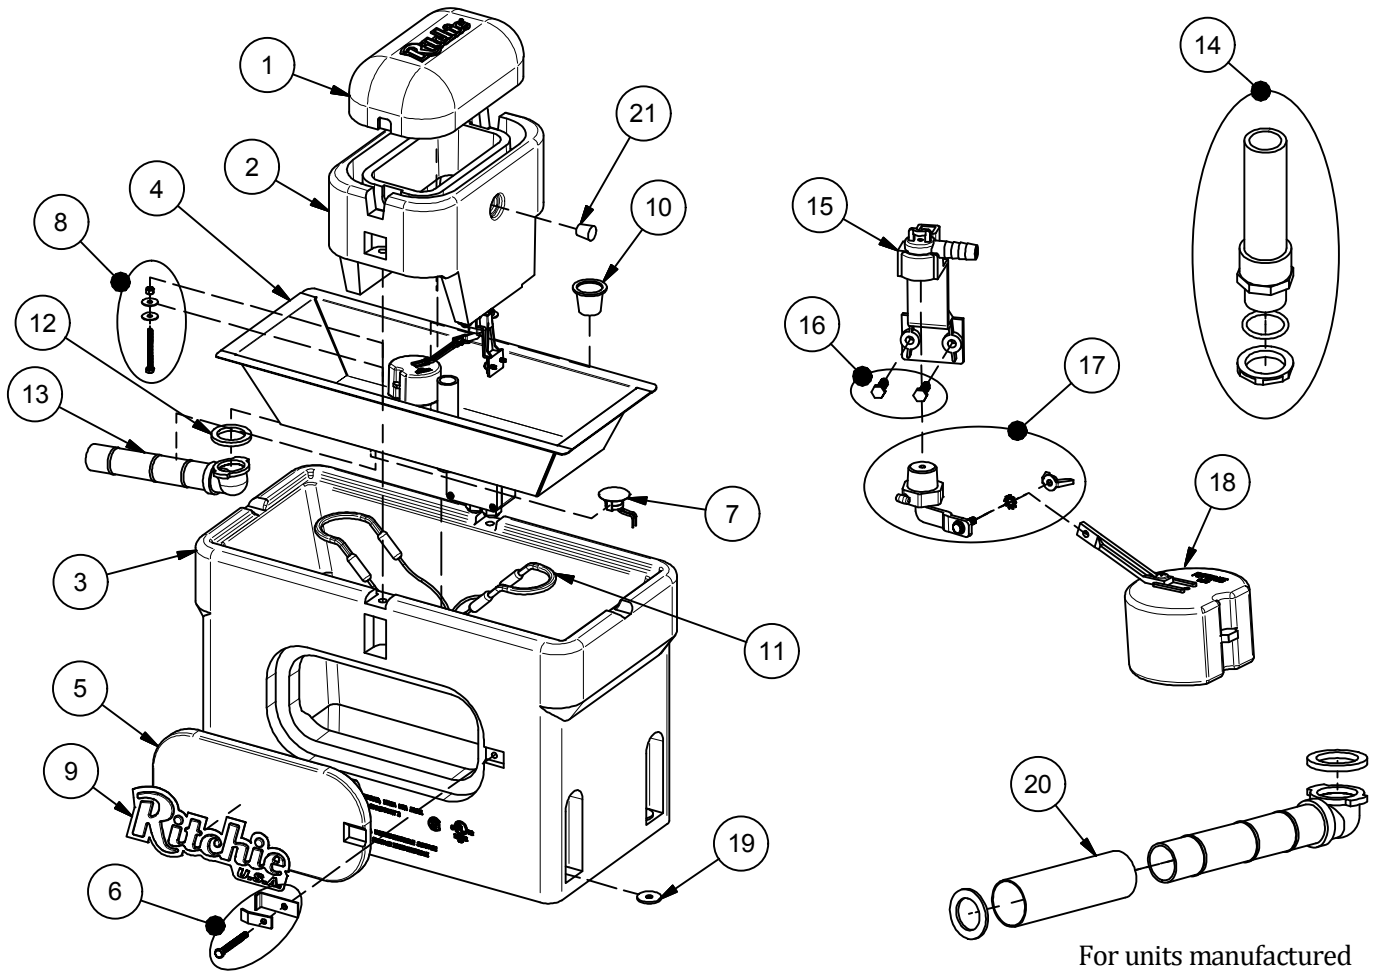

OmniFount 2 GREEN

Part # 18526

For units manufactured prior to 2012.

Item	Part #	Description	Qty	Item	Part #	Description	Qty
1	18524	Omni 2 Cover Green	1	16	18066	Screws Valve Bracket (6/ pkg)	1 pkg
2	18525	Omni 2 Frame pkg Green	1 pkg	17	12575	Red Valve 1/2" pkg	1 pkg
3	18523	Omni 2 Casing Green	1	18	13613	Float with Short Arm pkg	1 pkg
4	16616	Omni 2 Trough	1 pkg	19	18318	Bolt Down Washer (4/pkg)	1 pkg
5	18502	Access Panel 6"x14" Green	1	20	17500	Drain Pipe Guard	1
6	18147	Access Panel Hardware pkg	1 pkg	21	18633	Plug #3 - Water Channel (2/pkg)	1 pkg
7	11885	Disc Thermostat pkg	1 pkg	NS	13830	Cable Htr 120V 48W (1/pkg)	1 pkg
8	18266	Frame Bolt,nut&wshr SS(3/pkg)	1 pkg	NS	16627	Omni 2 Accessory pkg	1 pkg
9	18653	Ritchie Decal 12" (1/pkg)	1 pkg	NS	16523	Seal Foam 1/4"x3/4"x25' Roll	1
10	18628	Drain Plug (2/pkg)	1 pkg	NS	14866	Seal Foam 1/2"x3/4"x10' Roll	1
11	14150	Heater 120V 125W (1/pkg)	2 pkg				
12	18075	Drain Washer (6/pkg)	1 pkg				
13	11471	Drain Pipe with Elbow	1		18527	OMNI 2 240V Green	
14	16866	Standpipe pkg	1 pkg	NS	16664	Heater 240V 200W (1/pkg)	2 pkg
15	11515	Valve Bracket 1/2" w/ Scrws pkg	1 pkg	NS	16424	Cable Htr 240V 48W (1/pkg)	1 pkg