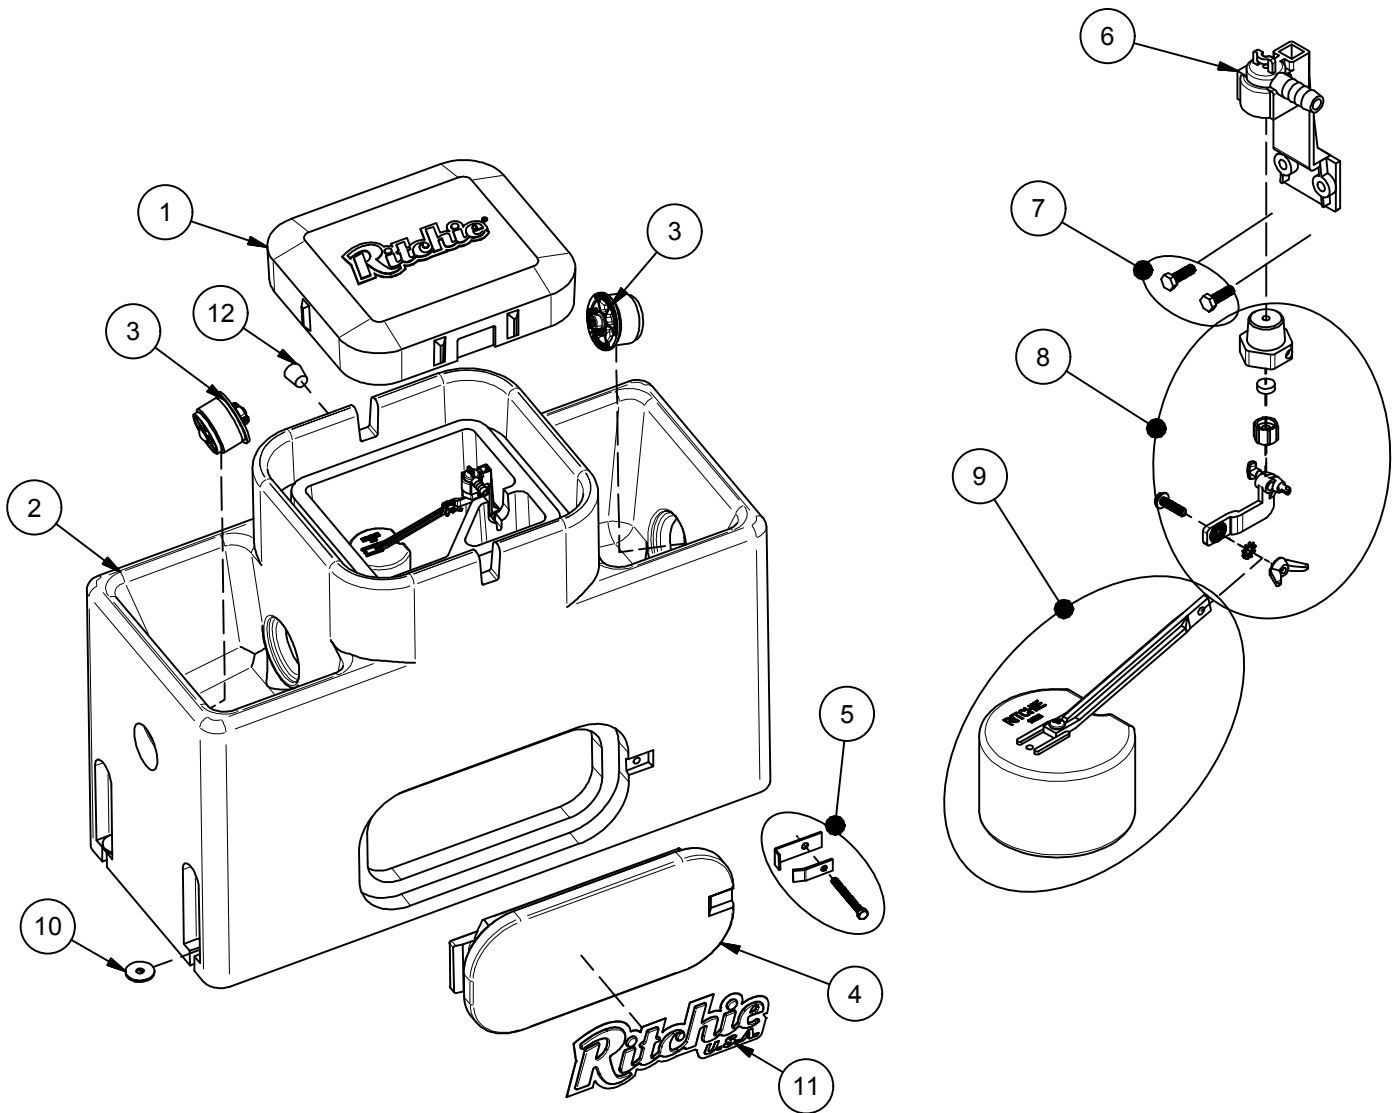

# WaterMatic 150 GREEN

Part # 18580

Item	Part #	Description	Qty	Item	Part #	Description	Qty
1	18575	WaterMatic 100/150 Cover Green	1	9	12836	Float with Long Arm pkg	1 pkg
2	18579	WaterMatic 150 Base Green	1	10	18318	Bolt Down Washer (4/pkg)	1 pkg
3	18470	Drain Plug Ritchie 3"	2 pkg	11	18653	Ritchie Label 12" (1/pkg)	1 pkg
4	18502	Access Panel 6"x14" Green	1	12	18633	Plug #3 - Water Channel (2/pkg)	1 pkg
5	18147	Access Panel Hardware pkg	1 pkg	NS	14866	Seal Foam 10' Roll	1
6	11515	Valve Bracket w/ screw pkg	1 pkg	NS	15930	Hose Clamp 7/8" SS (5/pkg)	1 pkg
7	18066	Screw Valve Mount (6/pkg)	1 pkg	NS	18613	Adapter 1/2" x 3/8" HB	1 pkg
8	12575	Red Valve 1/2" pkg	1 pkg	NS	18187	WMatic 150/150S Accessory pkg	1 pkg