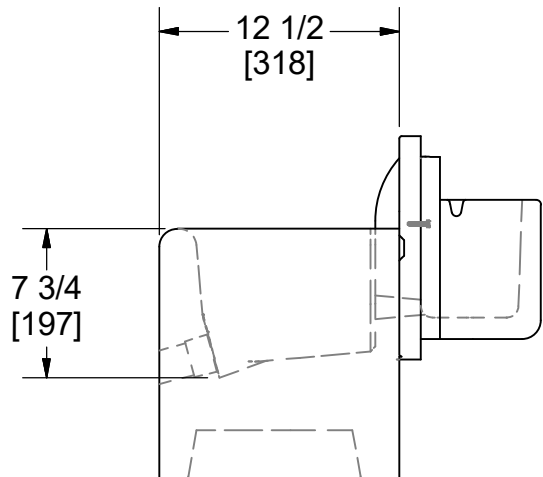

OMNI COMBINATION CONVERSION

OVERALL DIMENSIONS

NOTE:

THIS PRODUCT IS USED IN CONJUNCTION WITH AN OMNI 5 OR OMNI 10 UNIT. IT TAKES THE PLACE OF THE CURRENT ACCESS PANEL TO PROVIDE A DRINK AREA FOR SMALLER ANIMALS.