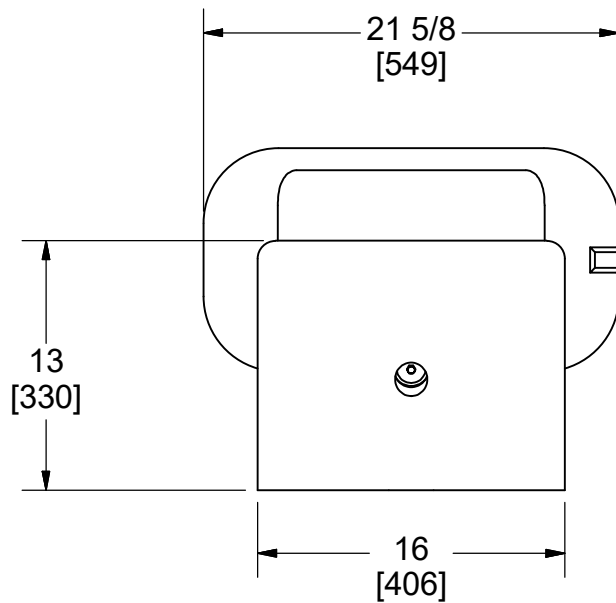

OMNI COMBINATION CONVERSION

OVERALL DIMENSIONS

NOTE:

THIS PRODUCT IS USED IN CONJUNCTION WITH AN OMNI 5 OR OMNI 10 UNIT. IT TAKES THE PLACE OF THE CURRENT ACCESS PANEL TO PROVIDE A DRINK AREA FOR SMALLER ANIMALS.