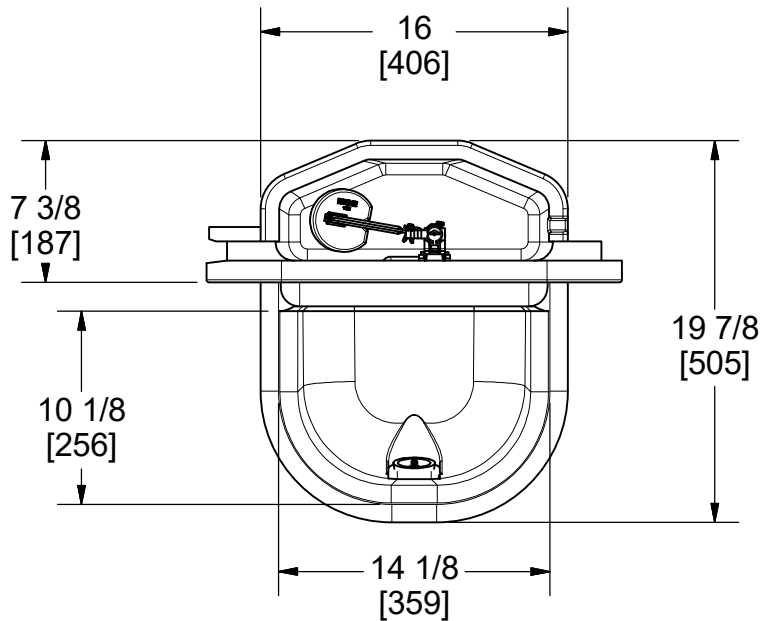

OMNI COMBINATION CONVERSION

OVERALL DIMENSIONS

NOTE:

THIS PRODUCT IS USED IN CONJUNCTION WITH AN OMNI 5 OR OMNI 10 UNIT. IT TAKES THE PLACE OF THE CURRENT ACCESS PANEL TO PROVIDE A DRINK AREA FOR SMALLER ANIMALS.