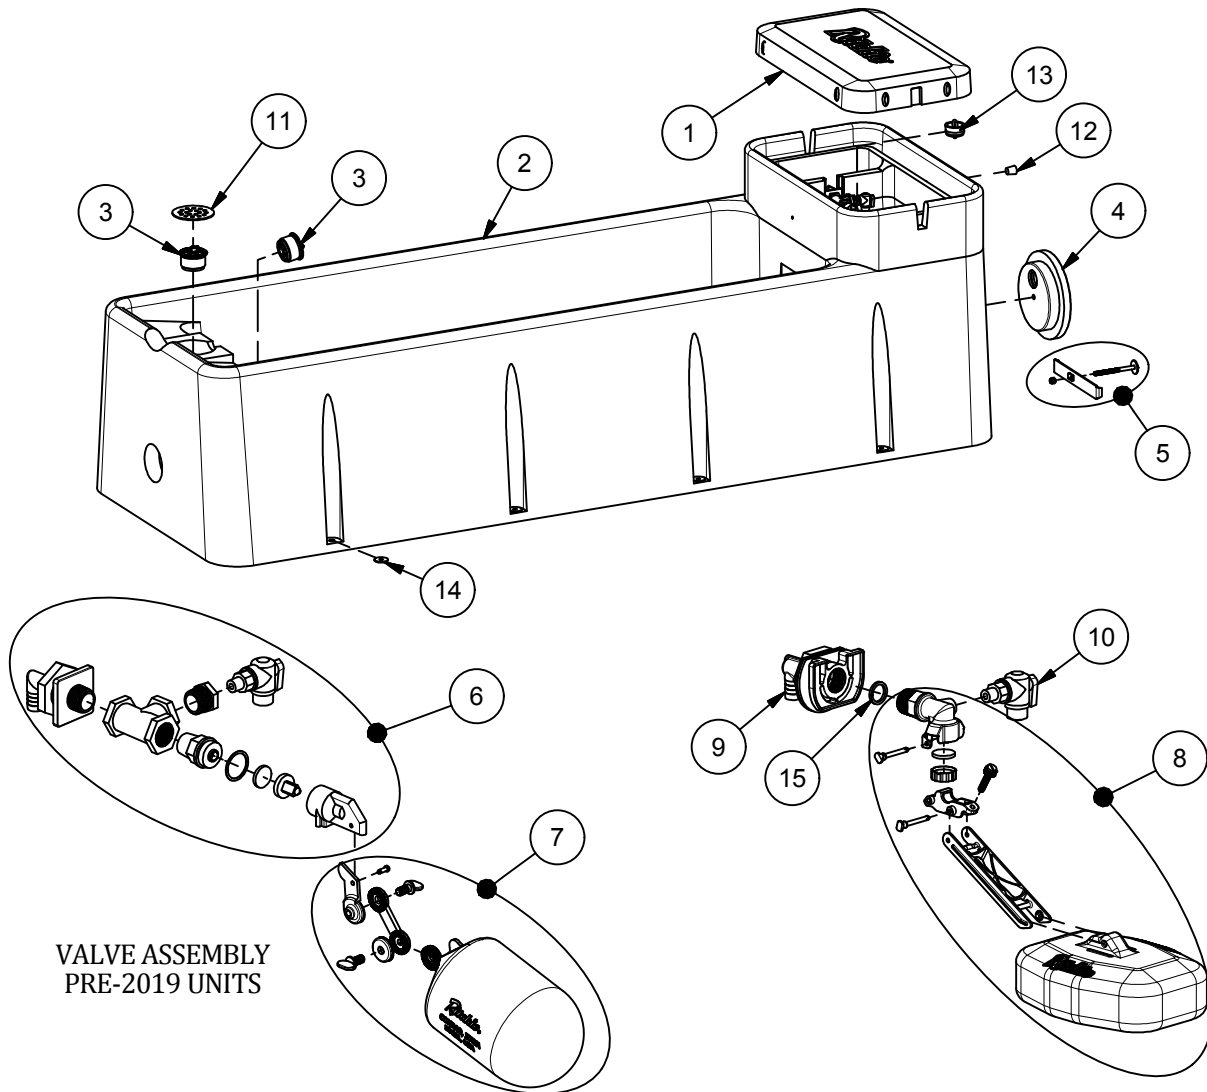

WaterMaster 96

Part # 18007

VALVE ASSEMBLY
PRE-2019 UNITS

Item	Part #	Description	Qty	Item	Part #	Description	Qty
1	16469	WaterMaster Cover	1	12	18633	Plug #3 - Channel	1 pkg
2	18040	WaterMaster 96 Base	1	13	18219	Plug #11 pkg	1 pkg
3	18470	Drain Plug Ritchie 3"	2 pkgs	14	18318	Bolt Down Washer (4/pkg)	2 pkgs
4	16472	Access Panel Round	1	15	18475	O-Ring Valve Seal Pkg (4/pkg)	1
5	18203	Access Panel Rnd Hardware pkg	1 pkg	NS	14866	Seal Foam 10' Roll	2
6	16464	Valve WM Assembly pkg	1 pkg	NS	18632	Cap for Trainer Hole	1 pkg
7	18314	Float with Hardware pkg	1 pkg	NS	17173	Adapter 3" PVC	1
	18313	Hardware for Float pkg	1 pkg	NS	15931	Hose Clamp 1" SS (5/pkg)	1 pkg
8	18832	HP 3/4" Valve Assembly	1	NS	18614	Adapter 3/4" x 5/8" HB	1 pkg
9	18838	VLV HP Brkt Assy pkg	1	NS	18041	WM 96 Accessory pkg	1 pkg
10	18839	Petcock Valve pkg	1	NS	16471	Tube Water Trainer	1
11	17194	Strainer	1	NS	18624	Adapter - Opt. Non-potable	1 pkg