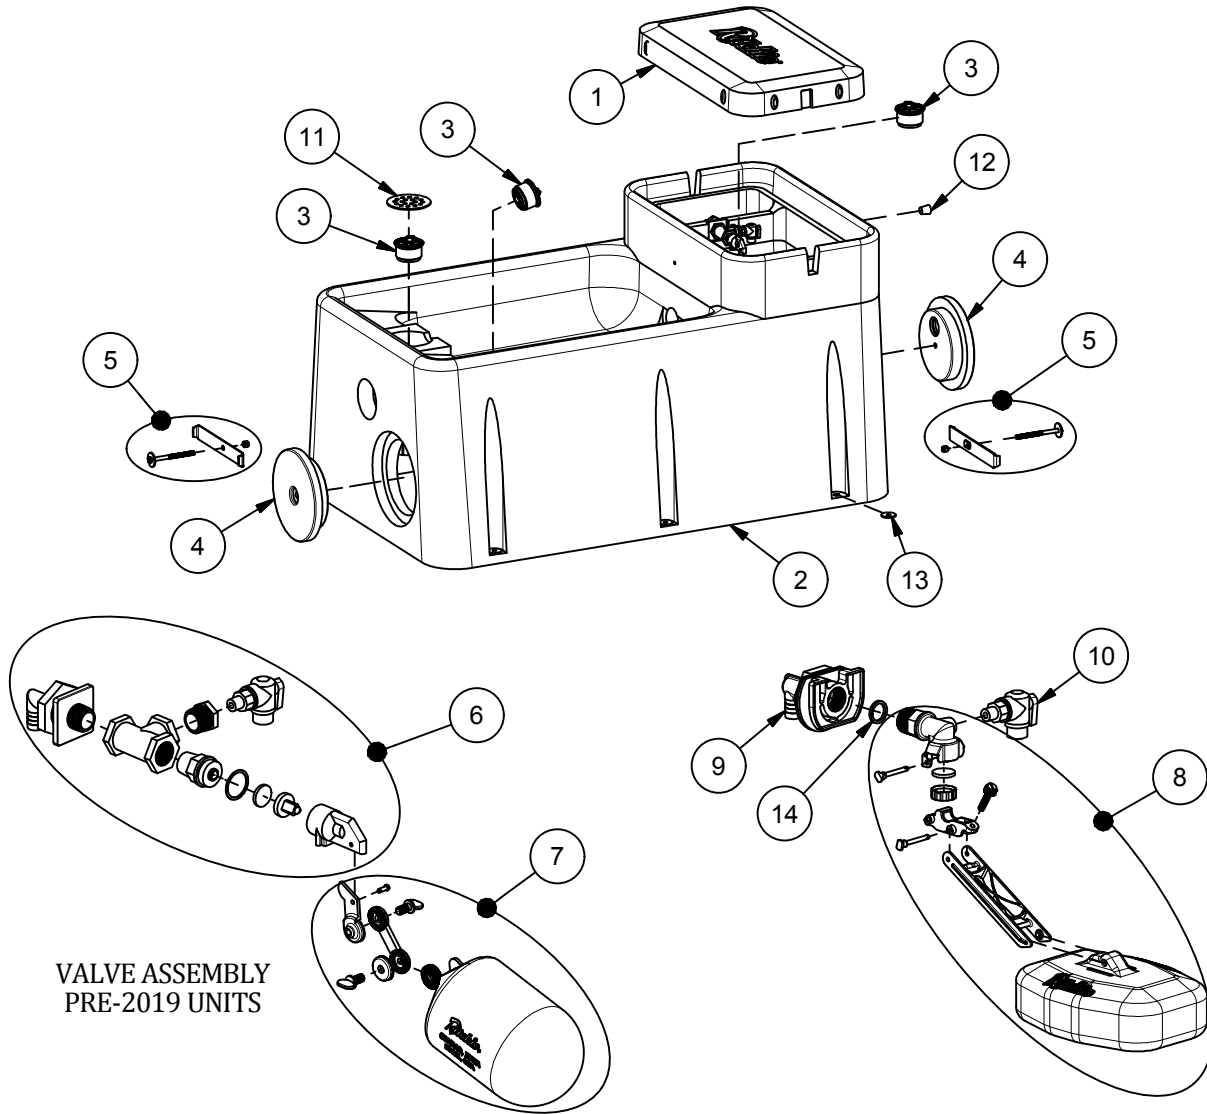

WaterMaster 54

Part # 16542

VALVE ASSEMBLY
PRE-2019 UNITS

Item	Part #	Description	Qty	Item	Part #	Description	Qty
1	16469	WaterMaster Cover	1	12	18633	Plug #3 - Channel	1 pkg
2	16550	WaterMaster 54 Base	1	13	18318	Bolt Down Washer (4/pkg)	2 pkgs
3	18470	Drain Plug Ritchie 3"	3 pkgs	14	18475	O-Ring Valve Seal Pkg (4/pkg)	1
4	16472	Access Panel Round	2	NS	14866	Seal Foam 10' Roll	2
5	18203	Access Panel Rnd Hardware pkg	2 pkgs	NS	18632	Cap for Trainer Hole	1 pkg
6	16464	Valve WM Assembly pkg	1 pkg	NS	17173	Adapter 3" PVC	1
7	18314	Float with Hardware pkg	1 pkg	NS	15931	Hose Clamp 1" SS (5/pkg)	1 pkg
	18313	Hardware for Float pkg	1 pkg	NS	18614	Adapter 3/4" x 5/8" HB	1 pkg
8	18832	HP 3/4" Valve Assembly	1	NS	16479	WM 54/90 Accessory pkg	1 pkg
9	18838	VLV HP Brkt Assembly pkg	1	NS	16471	Tube Water Trainer	1
10	18839	Petcock Valve pkg	1	NS	16551	Adapter - Opt. Non-potable	1
11	17194	Strainer	1				