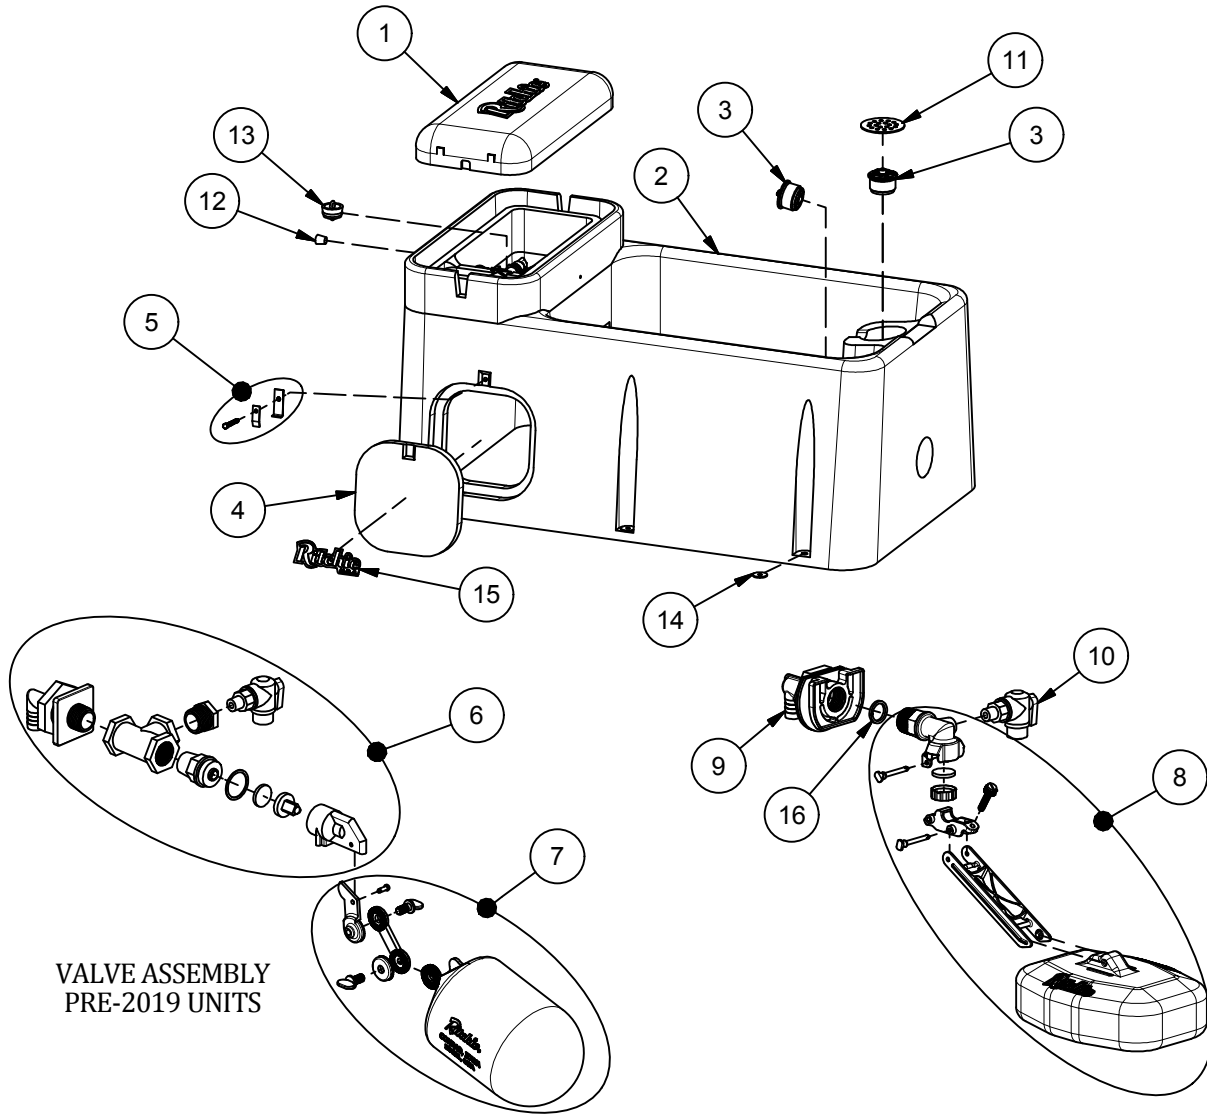

WaterMaster 54D

Part # 18355

VALVE ASSEMBLY
PRE-2019 UNITS

Item	Part #	Description	Qty	Item	Part #	Description	Qty
1	18419	WaterMaster 54D Cover	1	13	18219	Plug #11 pkg	1 pkg
2	18372	WaterMaster 54D Base	1	14	18318	Bolt Down Washer (4/pkg)	2 pkgs
3	18470	Drain Plug Ritchie 3"	2 pkgs	15	18655	Ritchie Decal 7.5" (1/pkg)	1 pkg
4	18370	Access Panel 10"x10"	1	16	18475	O-Ring Valve Seal Pkg (4/pkg)	1
5	18147	Access Panel Hardware pkg	1 pkg	NS	14866	Seal Foam 10' Roll	2
6	16464	Valve WM Assmly pkg	1 pkg	NS	18632	Cap for Trainer Hole	1 pkg
7	18314	Float with Hardware pkg	1 pkg	NS	17173	Adapter 3" PVC	1
	18313	Hardware for Float pkg	1 pkg	NS	15931	Hose Clamp 1" SS (5/pkg)	1 pkg
8	18832	HP 3/4" Valve Assembly	1	NS	18614	Adapter 3/4" x 5/8" HB	1 pkg
9	18838	VLV HP Brkt Assembly pkg	1	NS	18367	WM 54D Accessory pkg	1 pkg
10	18839	Petcock Valve pkg	1	NS	16471	Tube Water Trainer	1
11	17194	Strainer	1	NS	18624	Adapter - Opt. Non-potable	1 pkg
12	18633	Plug #3 - Water Channel	1 pkg				