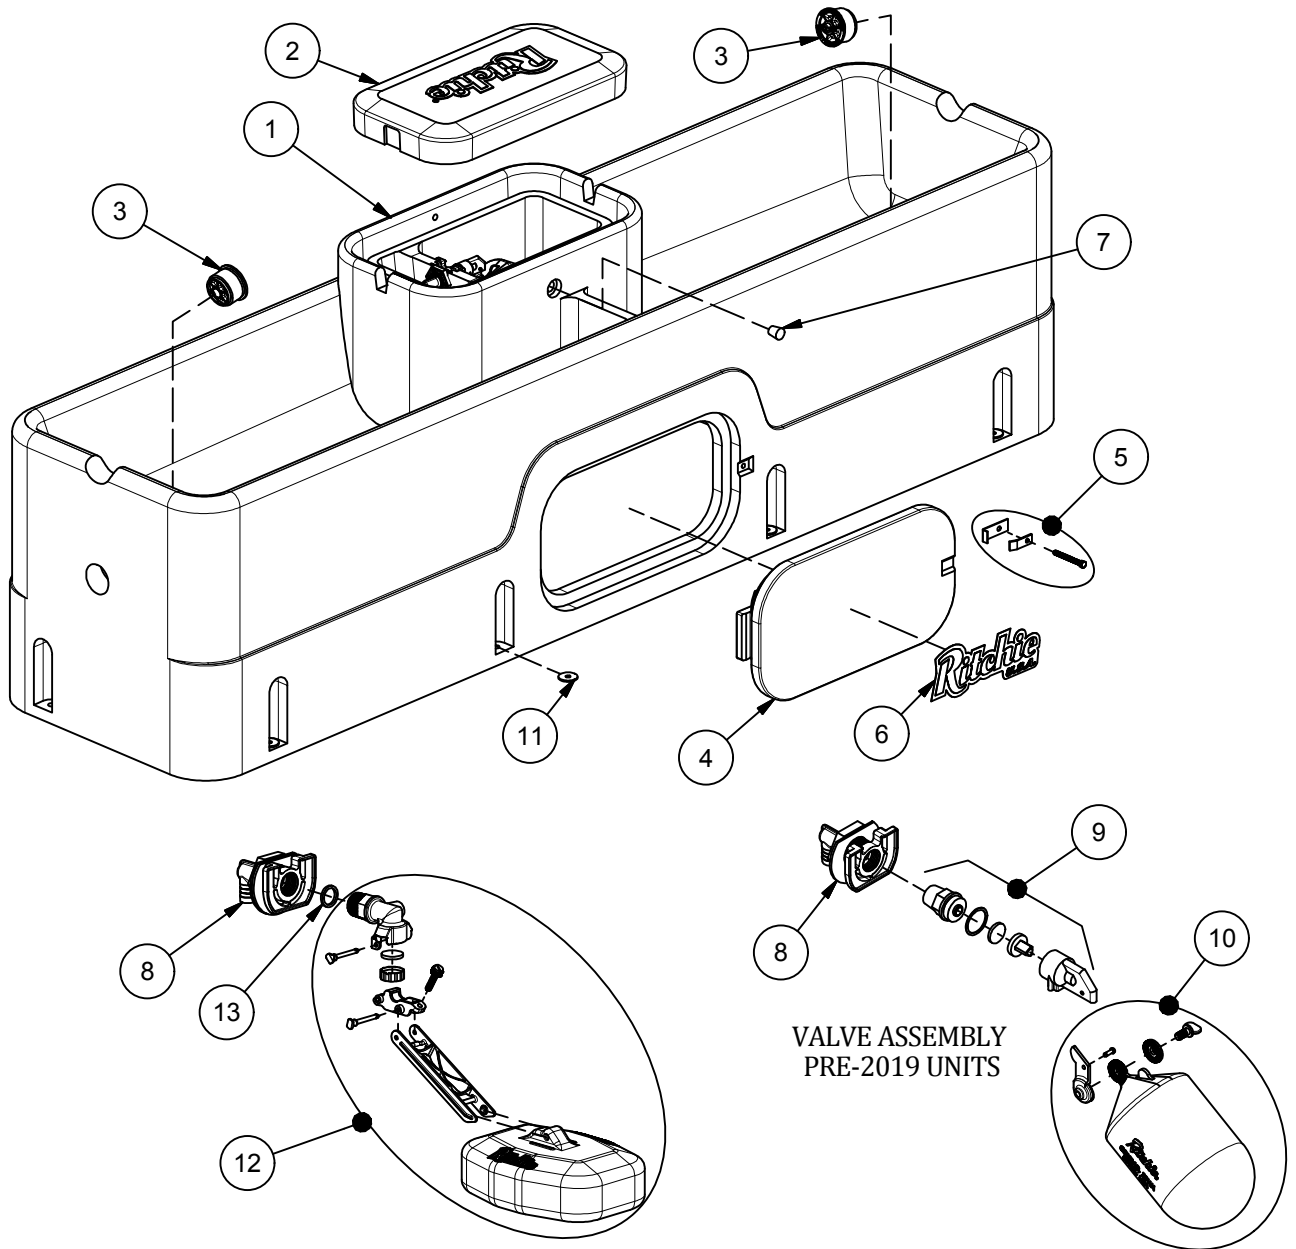

# WaterMaster 800

Part # 18820

Item	Part #	Description	Qty	Item	Part #	Description	Qty
1	18823	WM 800 Base	1	10	18314	Float with Hardware pkg	1 pkg
2	18828	WM 800 Cover	1		18313	Hardware for Float pkg	1 pkg
3	18470	Drain Plug Ritchie 3"	2 pkgs	11	18318	Bolt Down Washer (4/pkg)	2 pkgs
4	16562	Access Panel 10" x 20"	1	12	18832	HP 3/4" Valve Assembly	1
5	18147	Access Panel Hardware Pkg	1 pkg	13	18475	O-Ring Valve Seal Pkg (4/pkg)	1
6	18653	Ritchie Decal 12" (1/pkg)	1 pkg	NS	14866	Seal Foam 10' Roll	3
7	18633	Plug #3 - Channel Plug	1 pkg	NS	15931	Hose Clamp 1" SS (5/pkg)	1 pkg
8	18838	HP Bracket Assy Pkg	1 pkg	NS	18614	Adapter 3/4" x 5/8" HB	1 pkg
9	16419	Green Valve 3/4" Female pkg	1 pkg	NS	18826	WM 800 Accessory pkg	1 pkg