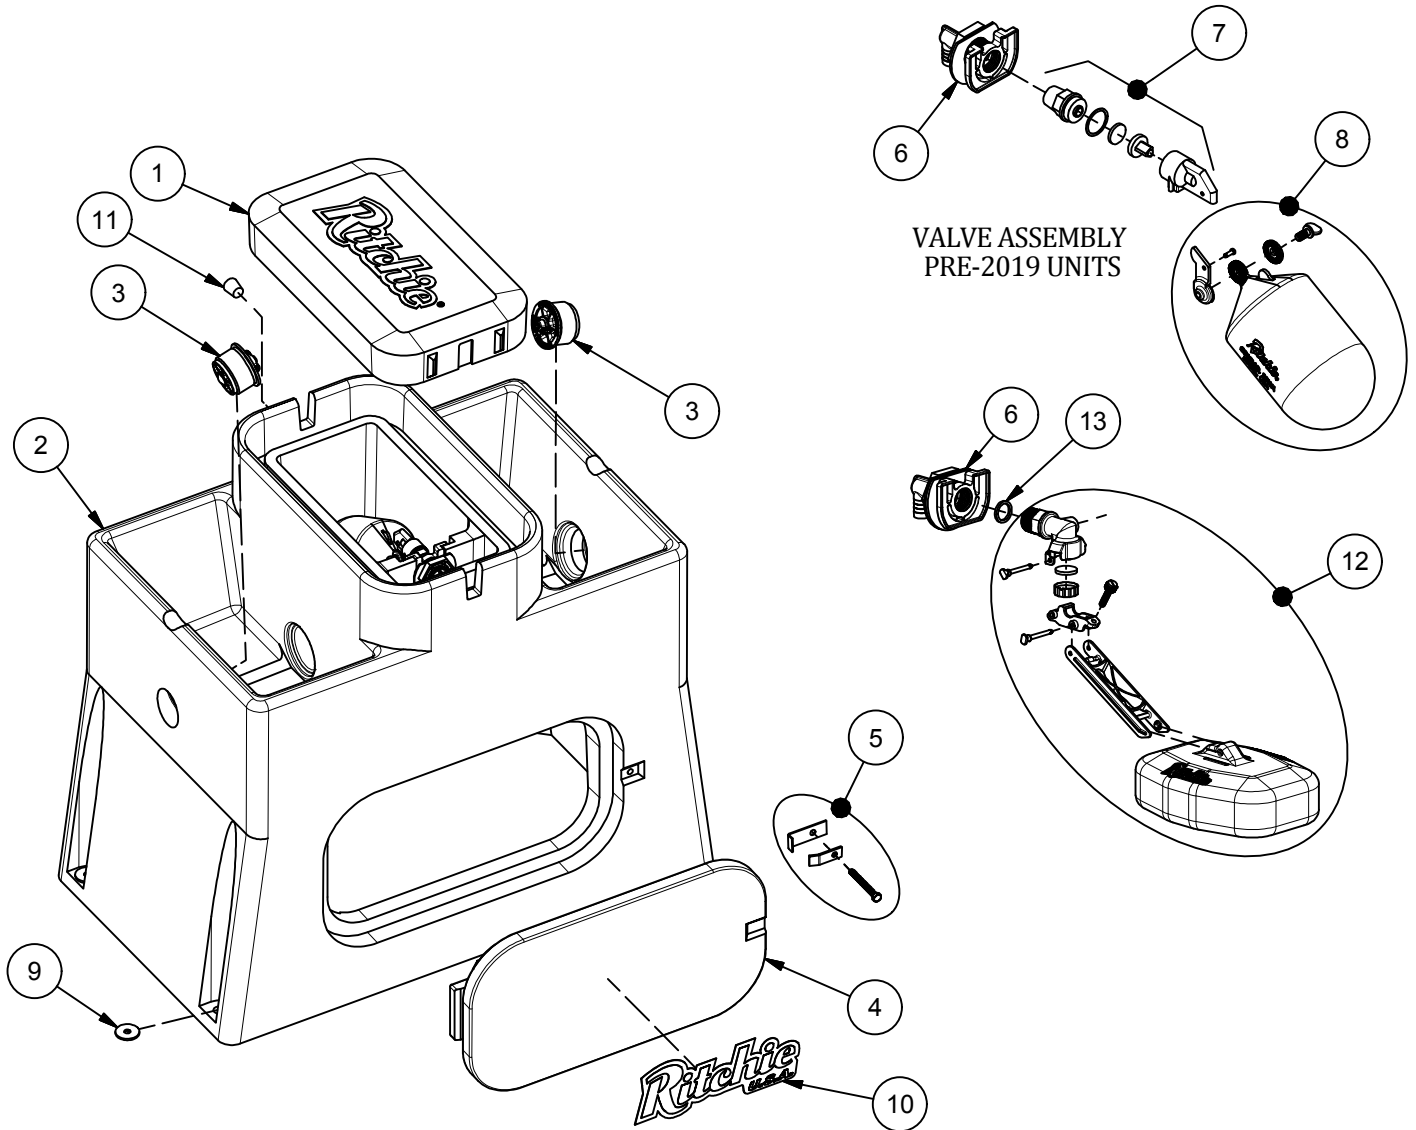

WaterMatic 300

Part # 18050

Item	Part #	Description	Qty	Item	Part #	Description	Qty
1	18048	WaterMatic 300 Cover	1	9	18318	Bolt Down Washer (4/pkg)	2 pkgs
2	18049	WaterMatic 300 Base	1	10	18653	Ritchie Label 12" (1/pkg)	1 pkg
3	18470	Drain Plug Ritchie 3"	2 pkgs	11	18633	Plug #3 - Water Channel	1 pkg
4	16562	Access Panel 10"x20"	1	12	18832	HP 3/4" Valve Assembly	1
5	18147	Access Panel Hardware pkg	1 pkg	13	18475	O-Ring Valve Seal Pkg (4/pkg)	1
6	18838	HP Bracket Assy Pkg	1 pkg	NS	14866	Seal Foam 10' Roll	2
7	15377	Green Valve 3/4" Male pkg	1 pkg	NS	15931	Hose Clamp 1" SS (5/pkg)	1 pkg
8	18314	Float with Hardware pkg	1 pkg	NS	18614	Adapter 3/4" x 5/8" HB	1 pkg
	18313	Hardware for Float pkg	1 pkg	NS	18096	WMatic 300 Accessory pkg	1 pkg