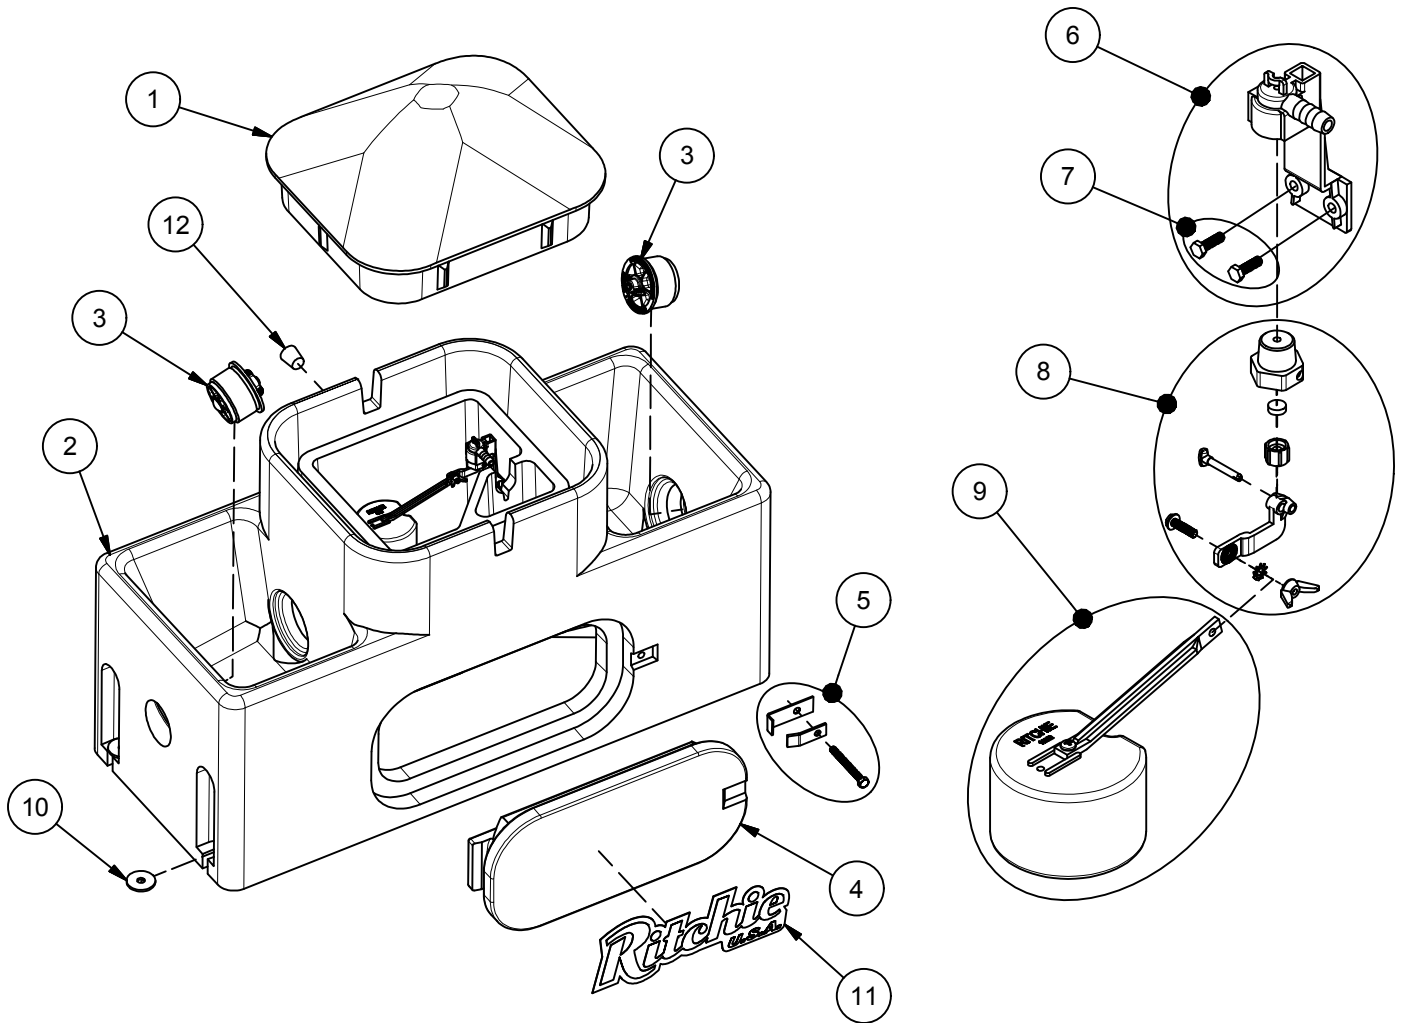

# WaterMatic 150S

Part # 18222

Item	Part #	Description	Qty	Item	Part #	Description	Qty
1	18223	WaterMatic 150S Cover	1	9	12836	Float with Long Arm pkg	1 pkg
2	18224	WaterMatic 150S Base	1	10	18318	Bolt Down Washer (4/pkg)	1 pkg
3	18470	Drain Plug Ritchie 3"	2 pkgs	11	18653	Ritchie Label 12" (1/pkg)	1 pkg
4	16621	Access Panel 6"x14"	1	12	18633	Plug #3 - Water Channel (2/pkg)	1 pkg
5	18147	Access Panel Hardware pkg	1 pkg	NS	14866	Seal Foam 10' Roll	2
6	11515	Valve Bracket w/ screw pkg	1 pkg	NS	15930	Hose Clamp 7/8" SS (5/pkg)	1 pkg
7	18066	Screw Valve Mount (6/pkg)	1 pkg	NS	18613	Adapter 1/2" x 3/8" HB	1 pkg
8	12575	Red Valve 1/2" pkg	1 pkg	NS	18187	WMatic 150/150S Accessory pkg	1 pkg