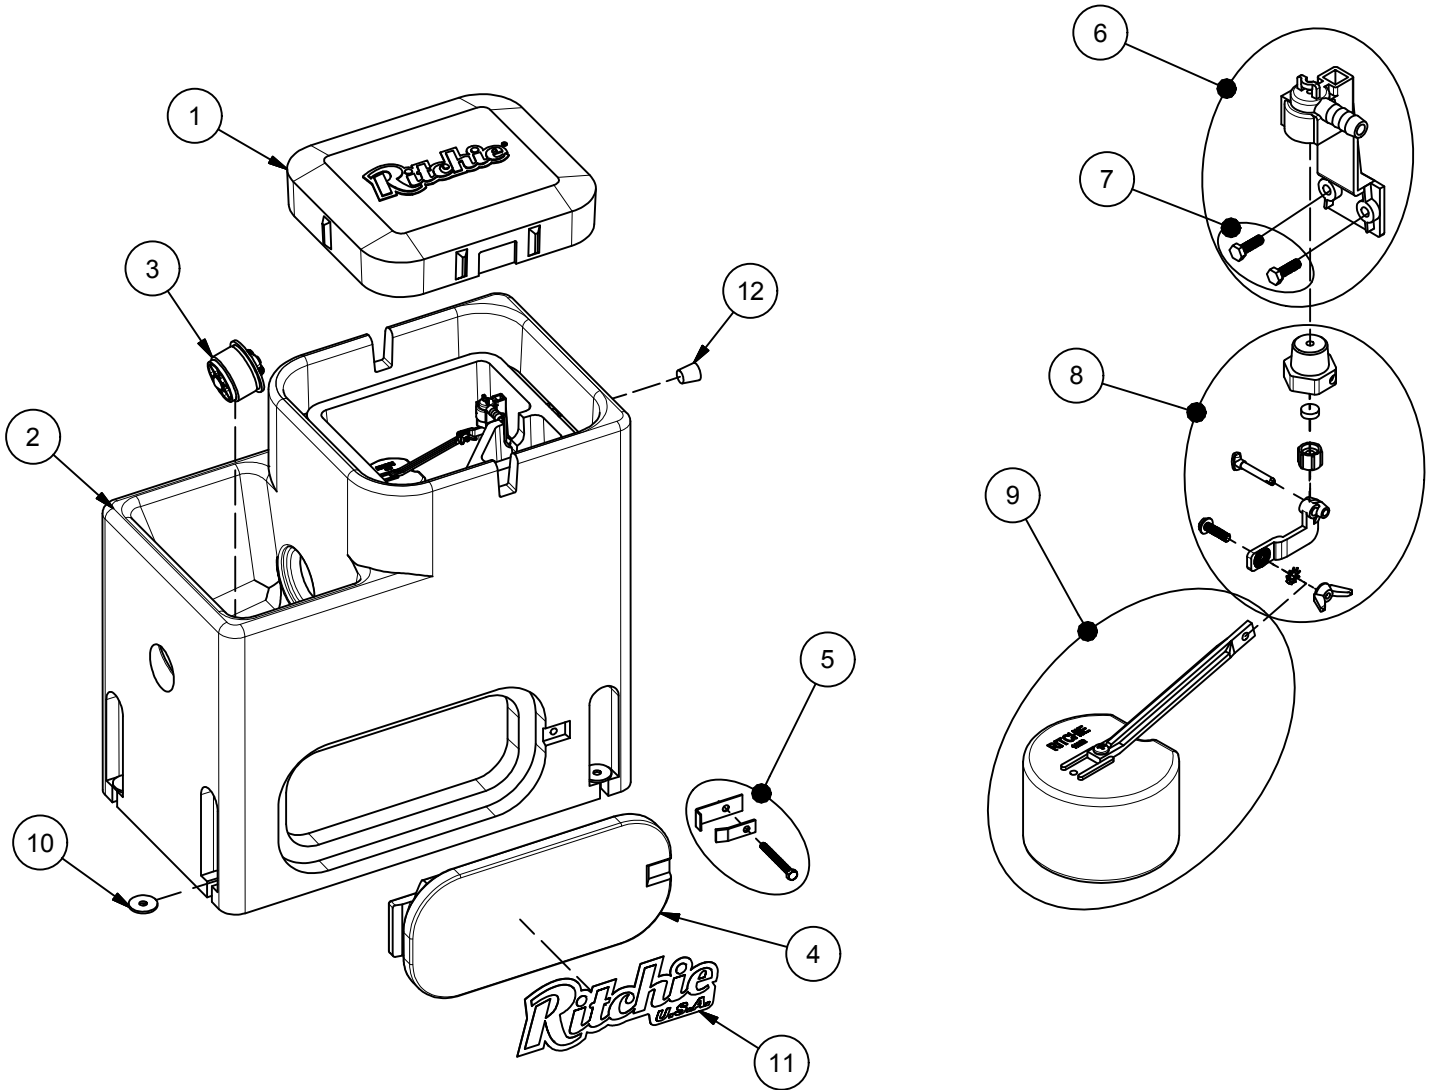

WaterMatic 100

Part # 18165

Item	Part #	Description	Qty	Item	Part #	Description	Qty
1	18167	WaterMatic 100/150 Cover	1	9	12836	Float with Long Arm pkg	1 pkg
2	18168	WaterMatic 100 Base	1	10	18318	Bolt Down Washer (4/pkg)	1 pkg
3	18470	Drain Plug Ritchie 3"	1 pkg	11	18653	Ritchie Label 12" (1/pkg)	1 pkg
4	16621	Access Panel 6"x14"	1	12	18633	Plug #3 - Water Channel (2/pkg)	1 pkg
5	18147	Access Panel Hardware pkg	1 pkg	NS	14866	Seal Foam 10' Roll	1
6	11515	Valve Bracket w/ screw pkg	1 pkg	NS	15930	Hose Clamp 7/8" SS (5/pkg)	1 pkg
7	18066	Screw Valve Mount (6/pkg)	1 pkg	NS	18613	Adapter 1/2" x 3/8" HB	1 pkg
8	12575	Red Valve 1/2" pkg	1 pkg	NS	18174	WMatic 100 Accessory pkg	1 pkg