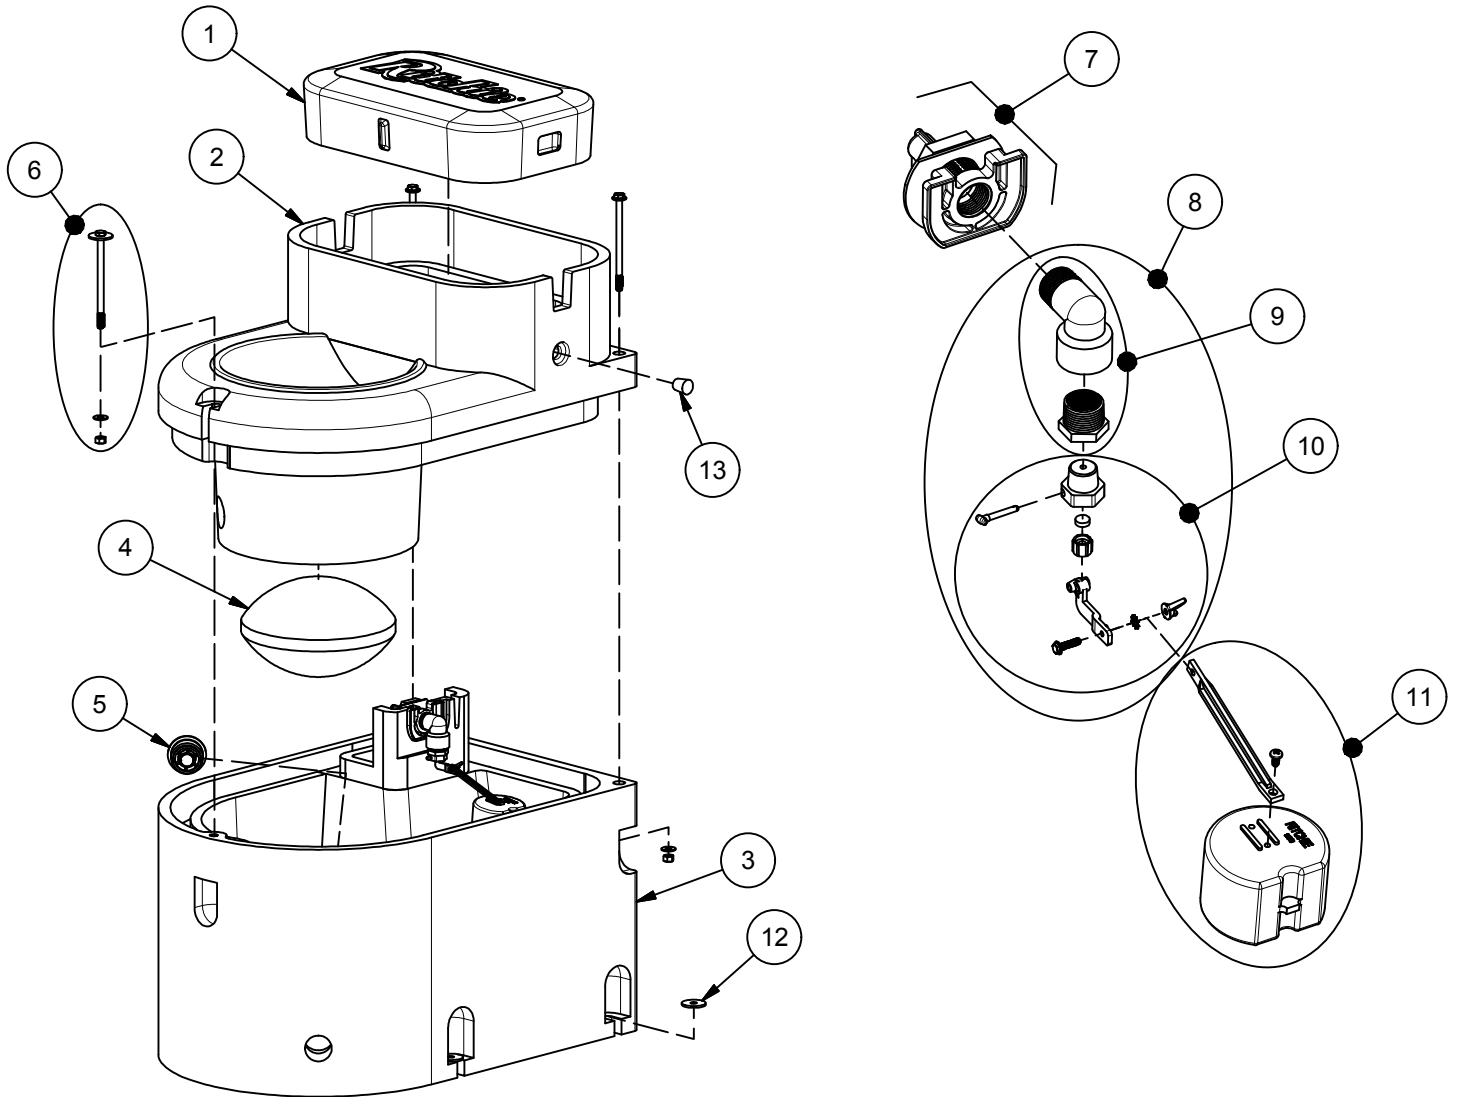

Thrifty King CT1-2000

Part # 16271

Item	Part #	Description	Qty	Item	Part #	Description	Qty	
1	16861	Thrifty King CT1 Cover	1	10	12575	Red Valve 1/2" Male pkg	1 pkg	
2	16860	Thrifty King CT1 Top	1	11	12836	Float with Long Arm pkg	1 pkg	
3	16859	Thrifty King CT1 Base	1	12	18318	Bolt Down Washer (4/pkg)	1 pkg	
4	16305	Elliptical Closures	1	13	18633	Plug #3 - Water Channel	1 pkg	
5	18849	Ritchie 2" Plug pkg	1 pkg	NS	14866	Seal Foam 10' Roll	1	
6	16538	Top Bolt, Wshr, & Nut (2/pkg)	2 pkgs	NS	14859	Pipe Insulation	1	
7	18838	VLV HP Brkt Assy pkg	1 pkg	NS	18614	Adapter 3/4" x 5/8" HB	1 pkg	
8	16899	Valve 1/2" White W/ Adpt pkg	1 pkg	NS	16857	TK CT1 Accessory pkg	1 pkg	
		18692	Valve 1/2" Red W/ Adpt pkg	1 pkg	NS	16646	Opt. Ribbed Elliptical Closures	1
9	16287	Adptr Reducer 3/4" to 1/2" pkg	1 pkg					