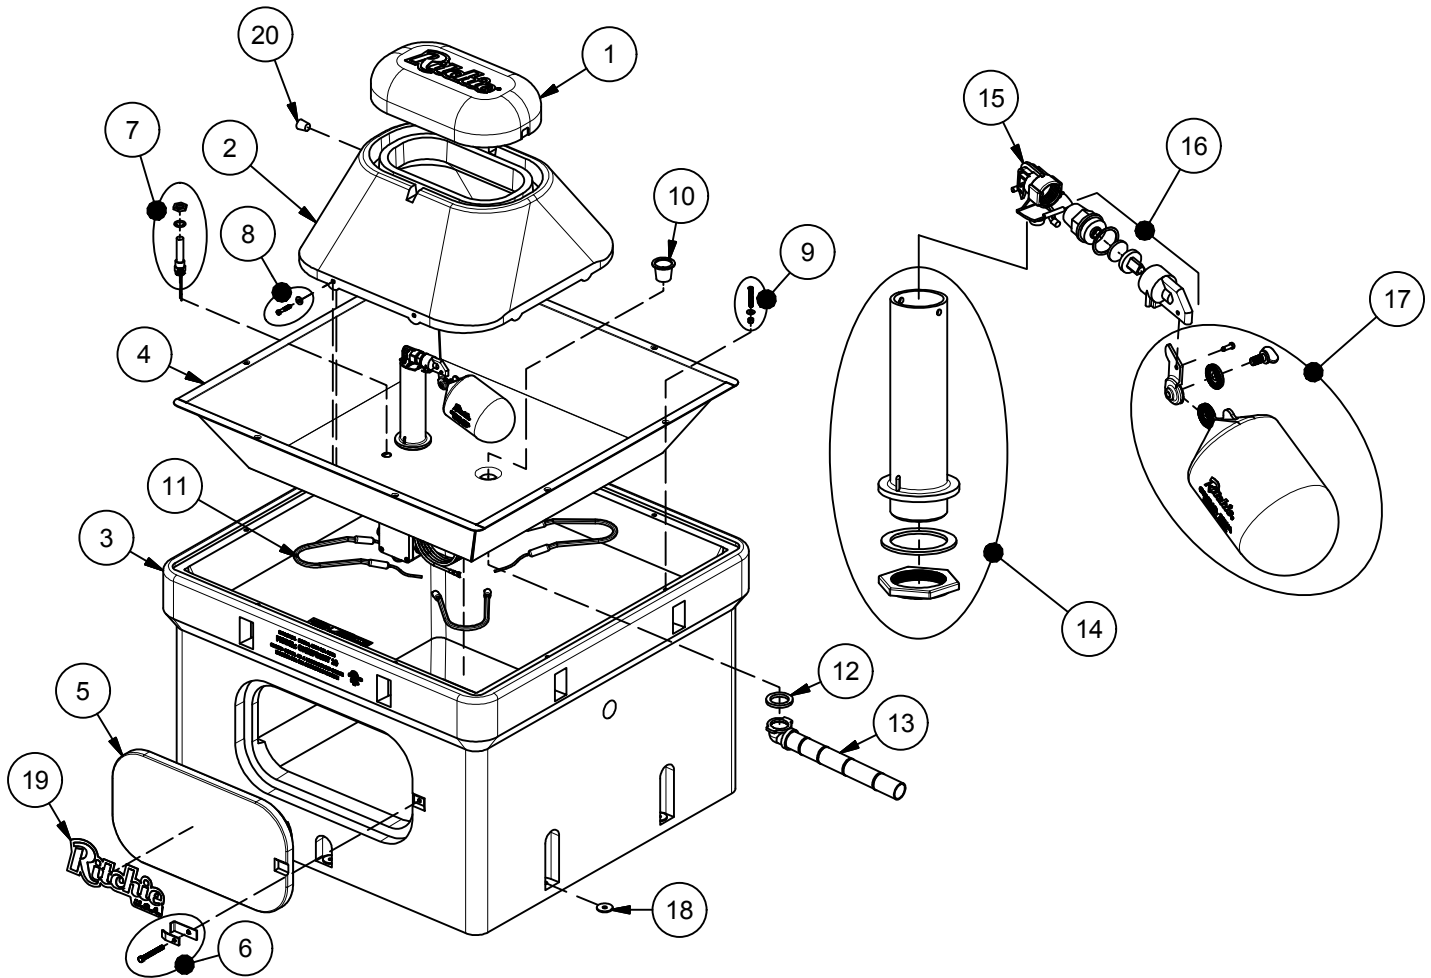

# OmniFount 10

Part # 18460

Item	Part #	Description	Qty	Item	Part #	Description	Qty
1	18462	Omni 10 Cover	1	15	11514	Valve Bracket 3/4" pkg	1 pkg
2	18464	Omni 10 Frame	1	16	15377	Green Male Valve 3/4" pkg	1 pkg
	18472	Omni 10 Cover & Frame pkg	1 pkg	17	18314	Float with Hardware pkg	1 pkg
3	18466	Omni 10 Casing	1		18313	Hardware for Float pkg	1 pkg
4	18468	Omni 10 Trough	1 pkg	18	18318	Bolt Down Washer (4/pkg)	2 pkgs
5	16562	Access Panel 10"x20"	1	19	18653	Ritchie Decal 12" (1/pkg)	1 pkg
6	18147	Access Panel Hardware pkg	1 pkg	20	18633	Plug #3 - Water Channel (2/pkg)	1 pkg
7	16534	Fenwal Thermostat SS pkg	1 pkg	NS	12583	Valve Supply Line pkg	1 pkg
	18320	O-Ring Fenwal (6/pkg)	1 pkg	NS	13830	Cable Htr 120V 48W (1/pkg)	1 pkg
	18074	Nut Brass Fenwal (6/pkg)	1 pkg	NS	16554	Omni 10 Accessory pkg	1 pkg
8	18471	Frame Bolt & Wshr SS(4/pkg)	1 pkg	NS	16523	Seal Foam 1/4"x3/4"x25' Roll	1
9	18095	Trough Screw & Nut SS (2/pkg)	4 pkgs	NS	14866	Seal Foam 1/2"x3/4"x10' Roll	1
10	18628	Drain Plug (2/pkg)	1 pkg				
11	11419	Heater 120V 250W (1/pkg)	4 pkgs				
12	18075	Drain Washer (6/pkg)	1 pkg		18461	OMNI 10 240V	
13	11473	Drain Pipe with Elbow	1	NS	11403	Heater 240V 300W (1/pkg)	3 pkgs
14	16629	Standpipe pkg	1 pkg	NS	16424	Cable Htr 240V 48W (1/pkg)	1 pkg