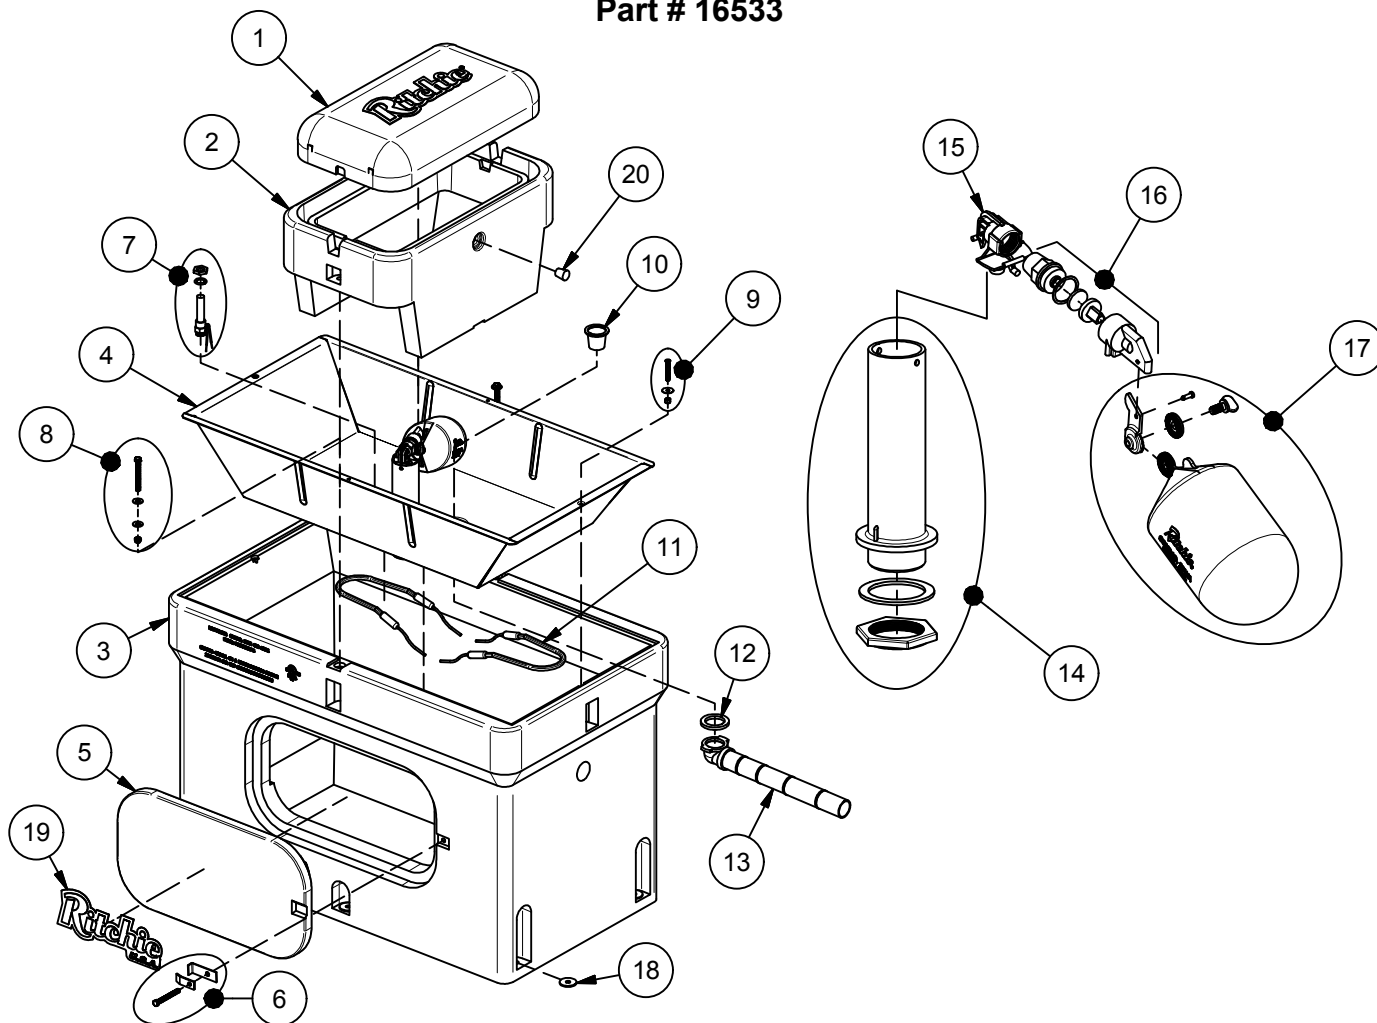

OmniFount 5

Part # 16533

Item	Part #	Description	Qty	Item	Part #	Description	Qty
1	18426	Omni 5 Cover	1	15	11514	Valve Bracket 3/4" pkg	1 pkg
2	18343	Omni 5 Frame pkg	1 pkg	16	15377	Green Male Valve 3/4" pkg	1 pkg
	18344	Omni 5 Cover & Frame pkg	1 pkg	17	18314	Float with Hardware pkg	1 pkg
3	16561	Omni 5 Casing	1		18313	Hardware for Float pkg	1 pkg
4	16631	Omni 5 Trough	1 pkg	18	18318	Bolt Down Washer (4/pkg)	2 pkgs
5	16562	Access Panel 10"x20"	1	19	18653	Ritchie Decal 12" (1/pkg)	1 pkg
6	18147	Access Panel Hardware pkg	1 pkg	20	18633	Plug #3 - Water Channel (2/pkg)	1 pkg
7	16534	Fenwal Thermostat SS pkg	1 pkg	NS	12583	Valve Supply Line pkg	1 pkg
	18320	O-Ring Fenwal (6/pkg)	1 pkg	NS	13830	Cable Htr 120V 48W (1/pkg)	1 pkg
	18074	Nut Brass Fenwal (6/pkg)	1 pkg	NS	16554	Omni 5 Accessory pkg	1 pkg
8	18319	Frame Bolt & Wshr SS(2/pkg)	1 pkg	NS	16523	Seal Foam 1/4"x3/4"x25' Roll	1
9	18095	Trough Screw & Nut SS (2/pkg)	1 pkg	NS	14866	Seal Foam 1/2"x3/4"x10' Roll	1
10	18628	Drain Plug (2/pkg)	1 pkg				
11	11419	Heater 120V 250W (1/pkg)	2 pkgs				
12	18075	Drain Washer (6/pkg)	1 pkg		16829	OMNI 5 240V	
13	11473	Drain Pipe with Elbow	1	NS	11403	Heater 240V 300W (1/pkg)	2 pkgs
14	16629	Standpipe pkg	1 pkg	NS	16424	Cable Htr 240V 48W (1/pkg)	1 pkg