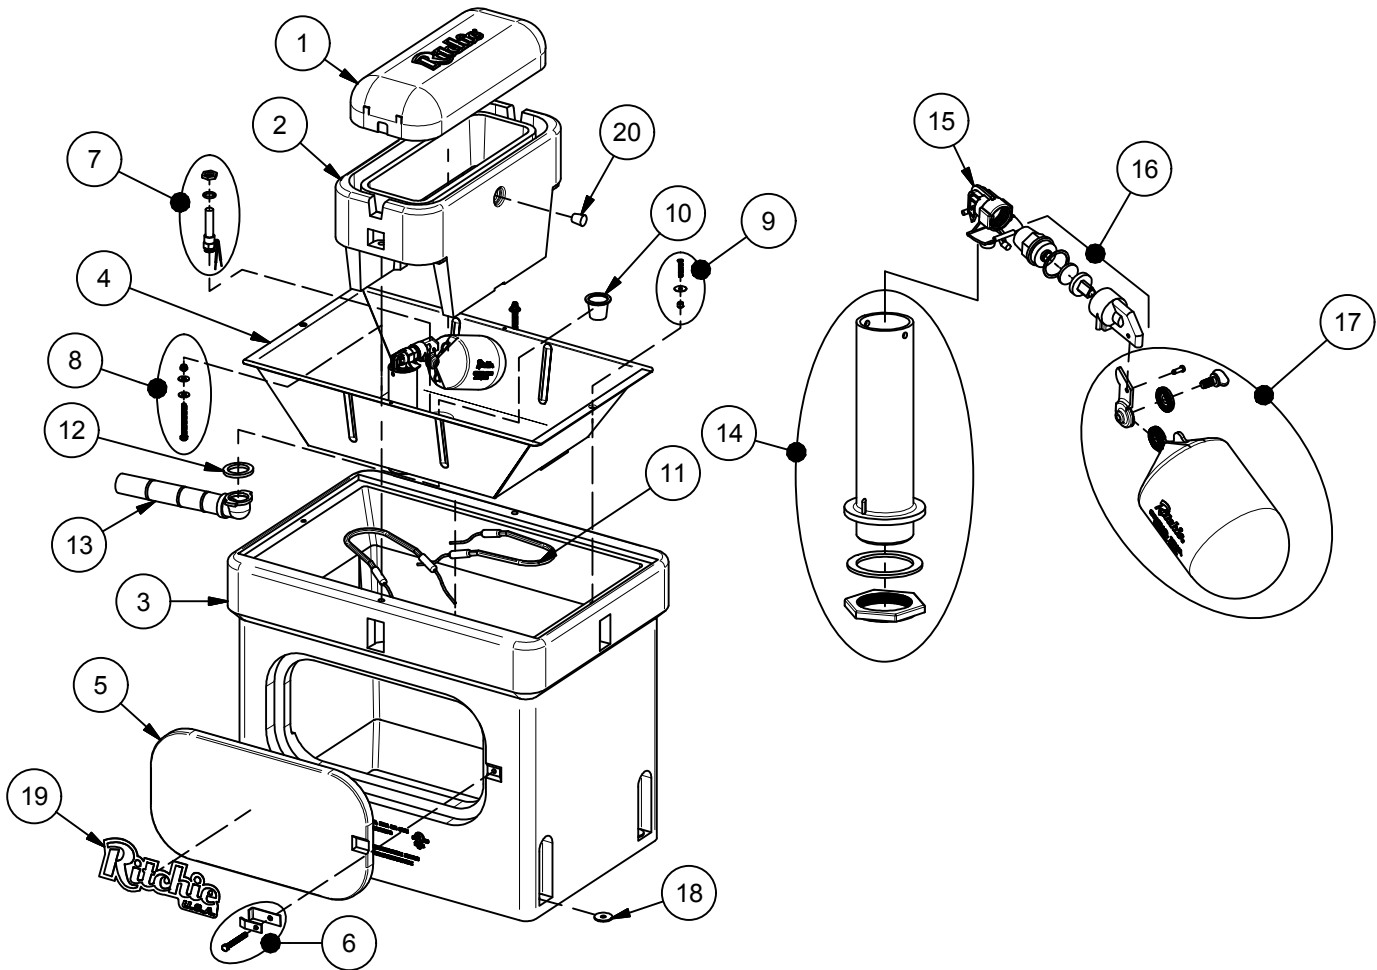

# OmniFount 3

Part # 18270

Item	Part #	Description	Qty	Item	Part #	Description	Qty
1	18418	Omni 3 Cover	1	15	11514	Valve Bracket 3/4" pkg	1 pkg
2	18345	Omni 3 Frame pkg	1 pkg	16	15377	Green Male Valve 3/4" pkg	1 pkg
	18346	Omni 3 Cover & Frame pkg	1 pkg	17	18314	Float with Hardware pkg	1 pkg
3	18272	Omni 3 Casing	1		18313	Hardware for Float pkg	1 pkg
4	18342	Omni 3 Trough	1 pkg	18	18318	Bolt Down Washer (4/pkg)	2 pkgs
5	16562	Access Panel 10"x20"	1	19	18653	Ritchie Decal 12" (1/pkg)	1 pkg
6	18147	Access Panel Hardware pkg	1 pkg	20	18633	Plug #3 - Water Channel (2/pkg)	1 pkg
7	16534	Fenwal Thermostat SS pkg	1 pkg	NS	12583	Valve Supply Line pkg	1 pkg
	18320	O-Ring Fenwal (6/pkg)	1 pkg	NS	13830	Cable Htr 120V 48W (1/pkg)	1 pkg
	18074	Nut Brass Fenwal (6/pkg)	1 pkg	NS	16554	Omni 3 Accessory pkg	1 pkg
8	18319	Frame Bolt & Wshr SS(2/pkg)	1 pkg	NS	16523	Seal Foam 1/4"x3/4"x25' Roll	1
9	18095	Trough Screw & Nut SS (2/pkg)	1 pkg	NS	14866	Seal Foam 1/2"x3/4"x10' Roll	1
10	18628	Drain Plug (2/pkg)	1 pkg				
11	11419	Heater 120V 250W (1/pkg)	2 pkgs				
12	18075	Drain Washer (6/pkg)	1 pkg		18273	OMNI 3 240V	
13	11472	Drain Pipe with Elbow	1	NS	11403	Heater 240V 300W (1/pkg)	2 pkgs
14	16629	Standpipe pkg	1 pkg	NS	16424	Cable Htr 240V 48W (1/pkg)	1 pkg