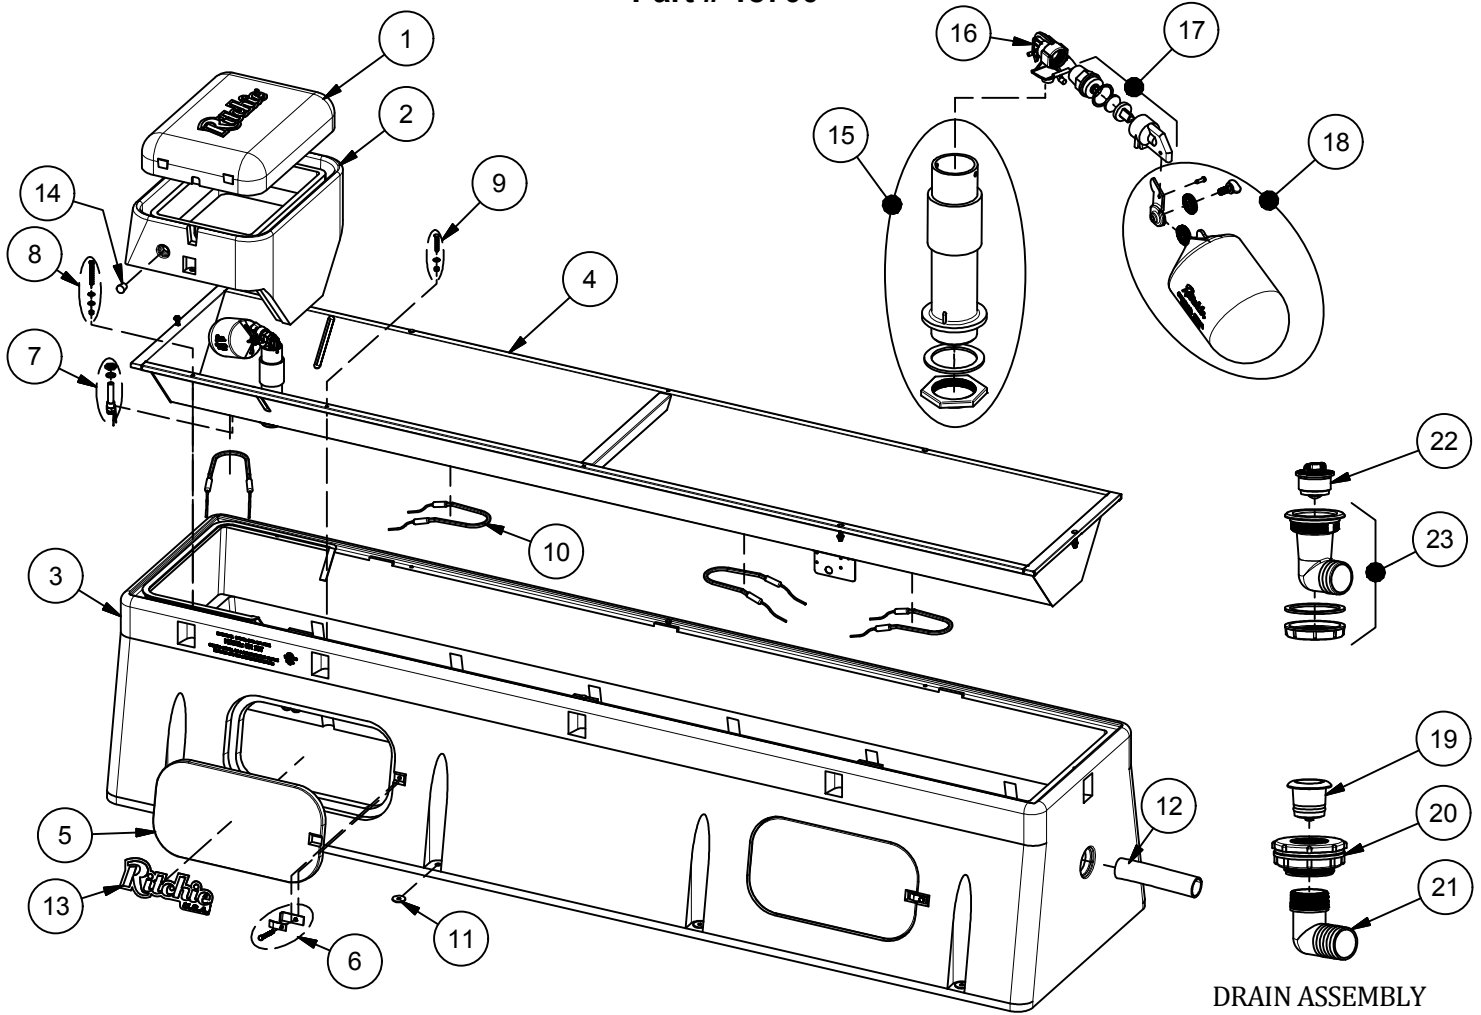

# CattleMaster 10T

Part # 18700

DRAIN ASSEMBLY  
PRE-2019 UNITS

Item	Part #	Description	Qty	Item	Part #	Description	Qty
1	18428	CM Cover	1	15	18181	CM Standpipe pkg	1 pkg
2	18349	CM Frame pkg	1 pkg	16	11514	Valve Bracket 3/4" pkg	1 pkg
	18350	CM Cover & Frame pkg	1 pkg	17	15377	Green Male Valve 3/4" pkg	1 pkg
3	18698	CM 10T Casing	1	18	18314	Float with Hardware pkg	1 pkg
4	18697	CM 10T Trough	1 pkg		18313	Hardware for Float pkg	1 pkg
5	16562	Access Panel 10"x20"	2	19	18338	CM Drain Plug pkg	1 pkg
6	18147	Access Panel Hardware pkg	2 pkgs	20	17679	CM Bulkhead fitting 2"	1
7	16534	Fenwal Thermostat SS pkg	1 pkg	21	17678	Drain Elbow Fitting	1
	18320	O-Ring Fenwal (6/pkg)	1 pkg	22	18849	Ritchie 2" Plug pkg	1 pkg
	18074	Nut Brass Fenwal (6/pkg)	1 pkg	23	18852	CM Drain Assembly pkg	1 pkg
8	18266	Frame Bolt & Wshr SS(3/pkg)	1 pkg	NS	12583	Valve Supply Line pkg	1 pkg
9	18265	Trough Bolt & Nut SS (5/pkg)	1 pkg	NS	13830	Cable Htr 120V 48W (1/pkg)	1 pkg
10	11419	Heater 120V 250W (1/pkg)	4 pkgs	NS	18333	CM 10T Accessory pkg	1 pkg
11	18318	Bolt Down Washer (4/pkg)	2 pkgs	NS	14866	Seal Foam 1/2"x3/4"x10' Roll	2
12	17677	Drain Tube 10"	1		18701	CM 10T 240V	
13	18653	Ritchie Decal 12" (1/pkg)	1 pkg	NS	11403	Heater 240V 300W (1/pkg)	3 pkgs
14	18633	Plug #3 - Water Channel (2/pkg)	1 pkg	NS	16424	Cable Htr 240V 48W (1/pkg)	1 pkg