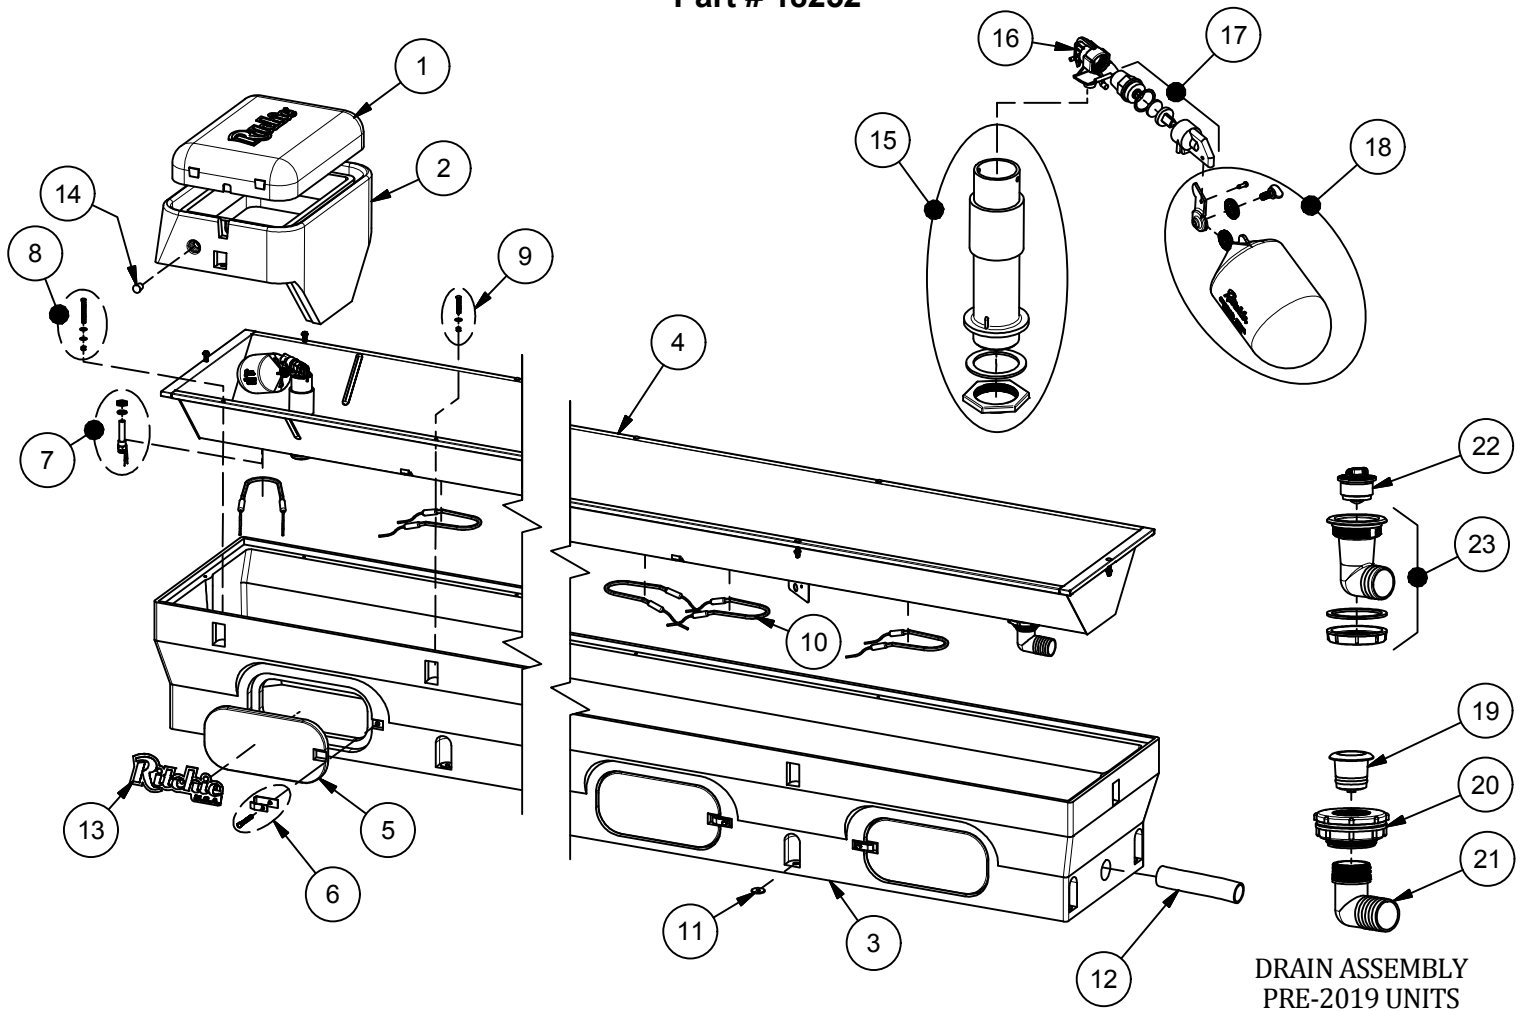

CattleMaster 1440

Part # 18252

DRAIN ASSEMBLY
PRE-2019 UNITS

Item	Part #	Description	Qty	Item	Part #	Description	Qty
1	18428	CM Cover	1	15	18181	CM Standpipe pkg	1 pkg
2	18349	CM Frame pkg	1 pkg	16	11514	Valve Bracket 3/4" pkg	1 pkg
	18350	CM Cover & Frame pkg	1 pkg	17	15377	Green Male Valve 3/4" pkg	1 pkg
3	18659	CM 1440 Casing	1	18	18314	Float with Hardware pkg	1 pkg
4	16791	CM 1440 Trough pkg	1 pkg		18313	Hardware for Float pkg	1 pkg
5	16621	Access Panel 6"x14"	3	19	18338	CM Drain Plug pkg	1 pkg
6	18147	Access Panel Hardware pkg	3 pkgs	20	17679	CM Bulkhead fitting 2"	1
7	16534	Fenwal Thermostat SS pkg	1 pkg	21	17678	Drain Elbow Fitting	1
	18320	O-Ring Fenwal (6/pkg)	1 pkg	22	18849	Ritchie 2" Plug pkg	1 pkg
	18074	Nut Brass Fenwal (6/pkg)	1 pkg	23	18852	CM Drain Assembly pkg	1 pkg
8	18266	Frame Bolt & Wshr SS(3/pkg)	1 pkg	NS	12583	Valve Supply Line pkg	1 pkg
9	18265	Trough Bolt & Nut SS (5/pkg)	2 pkgs	NS	13830	Cable Htr 120V 48W (1/pkg)	1 pkg
10	11419	Heater 120V 250W (1/pkg)	5 pkgs	NS	18333	CM 1440 Accessory pkg	1 pkg
11	18318	Bolt Down Washer (4/pkg)	3 pkgs	NS	14866	Seal Foam 1/2"x3/4"x10' Roll	3
12	17677	Drain Tube 10"	1		18255	CM 1440 240V	
13	18653	Ritchie Decal 12" (1/pkg)	1 pkg	NS	11403	Heater 240V 300W (1/pkg)	3 pkgs
14	18633	Plug #3 - Water Channel (2/pkg)	1 pkg	NS	16424	Cable Htr 240V 48W (1/pkg)	1 pkg