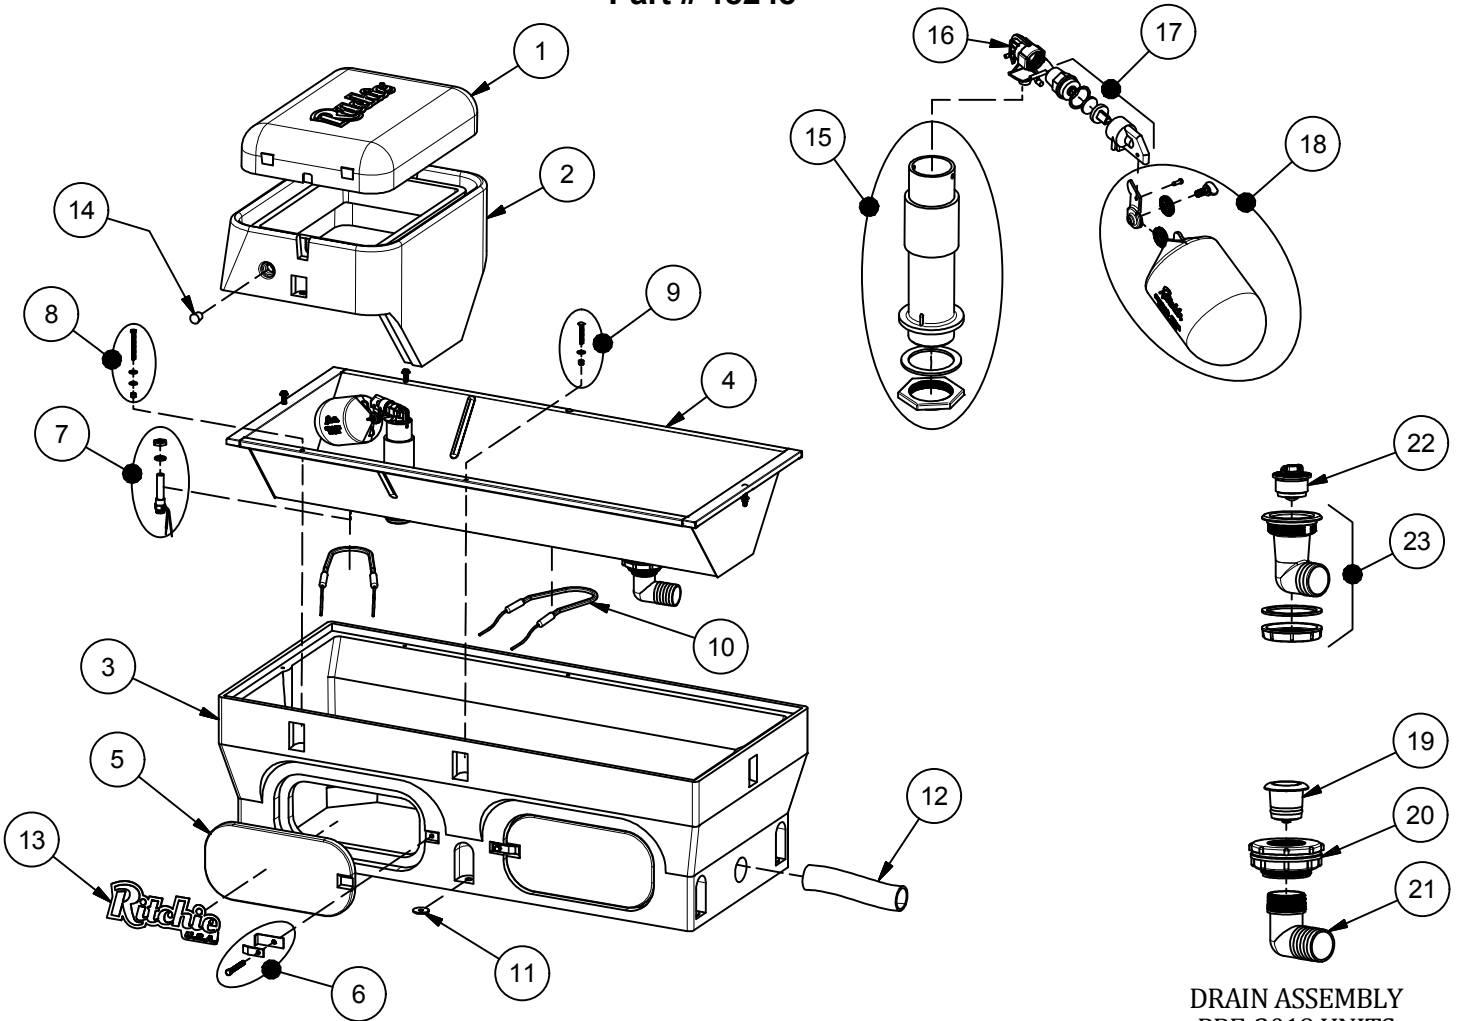

CattleMaster 480

Part # 18248

DRAIN ASSEMBLY
PRE-2019 UNITS

Item	Part #	Description	Qty	Item	Part #	Description	Qty
1	18428	CM Cover	1	15	18181	CM Standpipe pkg	1 pkg
2	18349	CM Frame pkg	1 pkg	16	11514	Valve Bracket 3/4" pkg	1 pkg
	18350	CM Cover & Frame pkg	1 pkg	17	15377	Green Male Valve 3/4" pkg	1 pkg
3	18250	CM 480 Casing	1	18	18314	Float with Hardware pkg	1 pkg
4	16780	CM 480 Trough pkg	1 pkg		18313	Hardware for Float pkg	1 pkg
5	16621	Access Panel 6"x14"	2	19	18338	CM Drain Plug pkg	1 pkg
6	18147	Access Panel Hardware pkg	2 pkgs	20	17679	CM Bulkhead fitting 2"	1
7	16534	Fenwal Thermostat SS pkg	1 pkg	21	17678	Drain Elbow Fitting	1
	18320	O-Ring Fenwal (6/pkg)	1 pkg	22	18849	Ritchie 2" Plug pkg	1 pkg
	18074	Nut Brass Fenwal (6/pkg)	1 pkg	23	18852	CM Drain Assembly pkg	1 pkg
8	18266	Frame Bolt & Wshr SS(3/pkg)	1 pkg	NS	12583	Valve Supply Line pkg	1 pkg
9	18265	Trough Bolt & Nut SS (5/pkg)	1 pkg	NS	13830	Cable Htr 120V 48W (1/pkg)	1 pkg
10	11419	Heater 120V 250W (1/pkg)	2 pkgs	NS	18329	CM 480 Accessory pkg	1 pkg
11	18318	Bolt Down Washer (4/pkg)	2 pkgs	NS	14866	Seal Foam 1/2"x3/4"x10' Roll	2
12	17677	Drain Tube 10"	1		18251	CM 480 240V	
13	18653	Ritchie Decal 12" (1/pkg)	1 pkg	NS	11403	Heater 240V 300W (1/pkg)	2 pkgs
14	18633	Plug #3 - Water Channel (2/pkg)	1 pkg	NS	16424	Cable Htr 240V 48W (1/pkg)	1 pkg