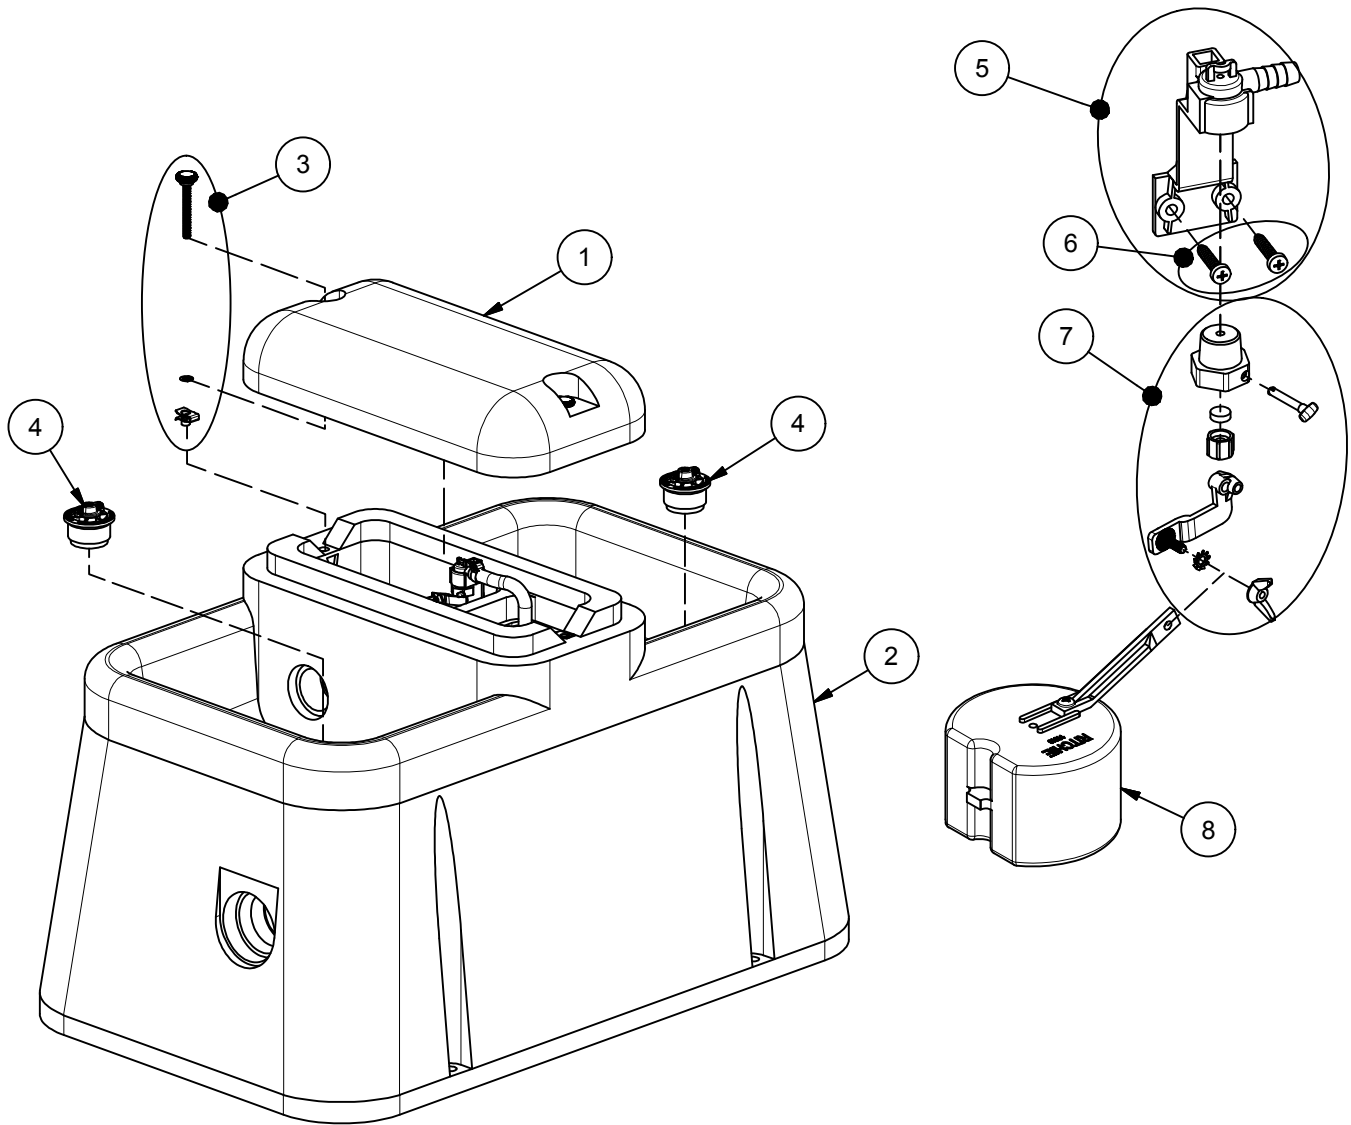

Genesis 2 Fountain

Part # 18885

Item	Part #	Description	Qty	Item	Part #	Description	Qty
1	18882	Genesis Cover	1	7	12575	Red Valve 1/2" pkg	1
2	18886	Genesis 2 Base	1	8	13613	Float with Short Arm pkg	1 pkg
3	18821	Cover Screws & Hardware	1 pkg				
4	18849	Ritchie 2" Plug pkg	2 pkgs	NS	18888	G2 Accessory pkg	1 pkg
5	11515	Valve Bracket w/ screw pkg	1 pkg	NS	18799	Garden Hose Hookup	1
6	18709	Screw Valve Mount (4/pkg)	1 pkg	NS	18470	Ritchie 3" Plug pkg	2 pkgs