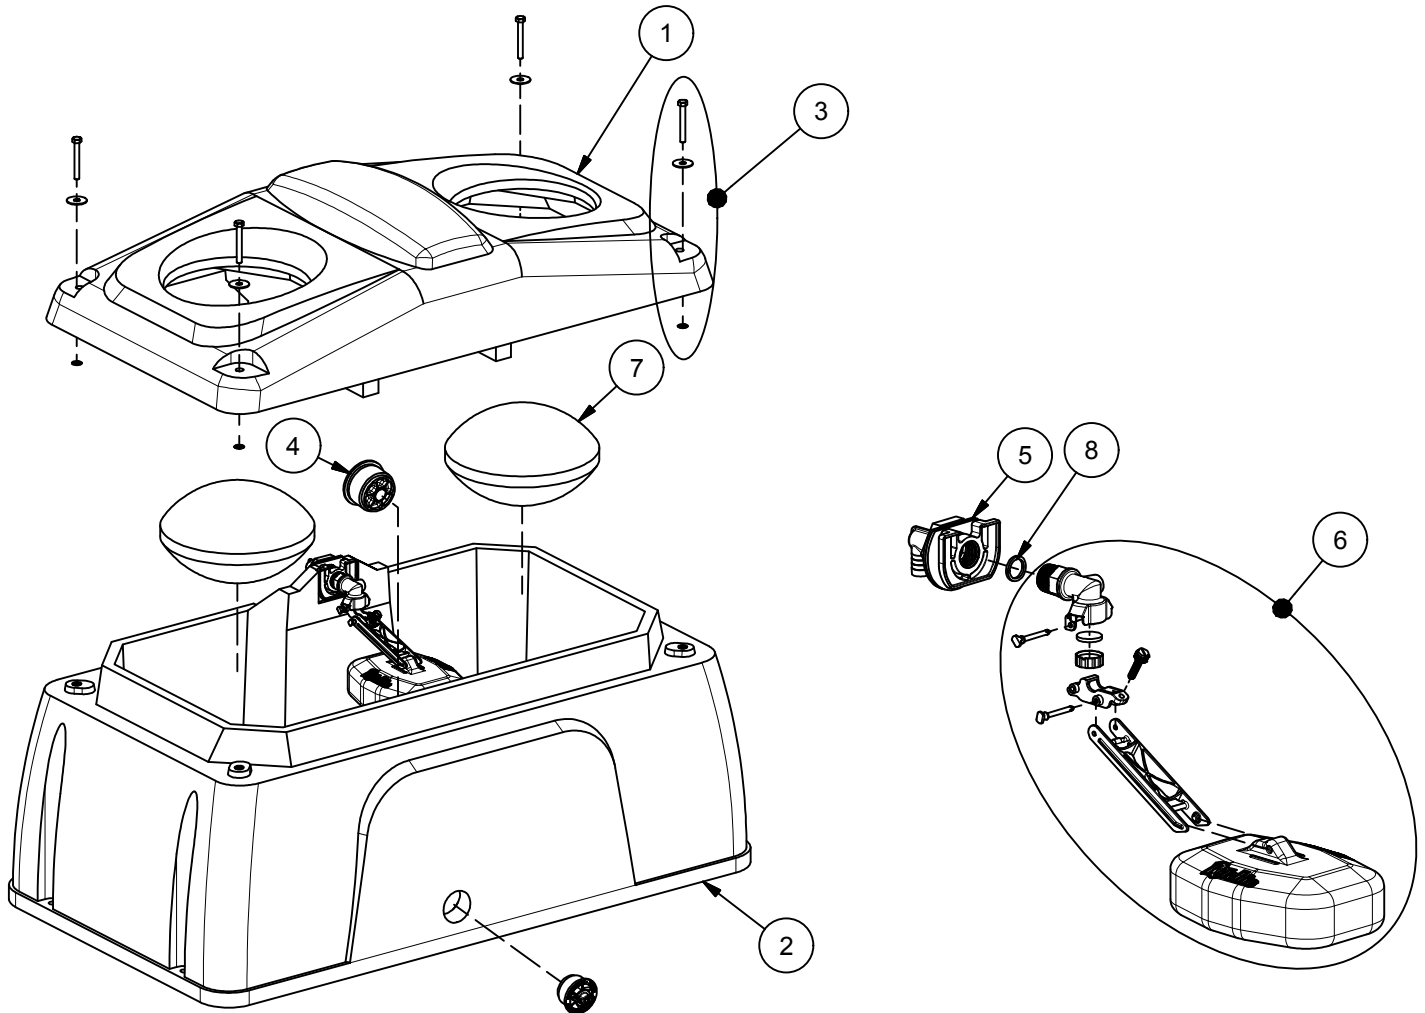

Genesis GC-2 Fountain

Part # 18890

OPTIONAL
OUTSIDE TROUGH
DRAIN PLUG

OPTIONAL
GARDEN HOSE
ADAPTER

Item	Part #	Description	Qty	Item	Part #	Description	Qty
1	18892	Genesis GC-2 Cover	1	7	18674	Elliptical Ball Enclosure (Blue)	2
2	18891	Genesis GC-2 Base	1	8	18475	O-Ring Valve Seal Pkg (4/pkg)	1
3	18858	Cover Screws & Hardware GC-2	1 pkg	NS	18893	GC-2 Accessory pkg	1 pkg
4	18470	Ritchie 3" Plug pkg	1 pkg	NS	18696	Garden Hose Hookup	1
5	18838	HP Valve Brkt Assy pkg	1 pkg	NS	18849	Ritchie 2" Plug pkg (Optional)	1 pkg
6	18832	HP Valve Assembly pkg	1 pkg				