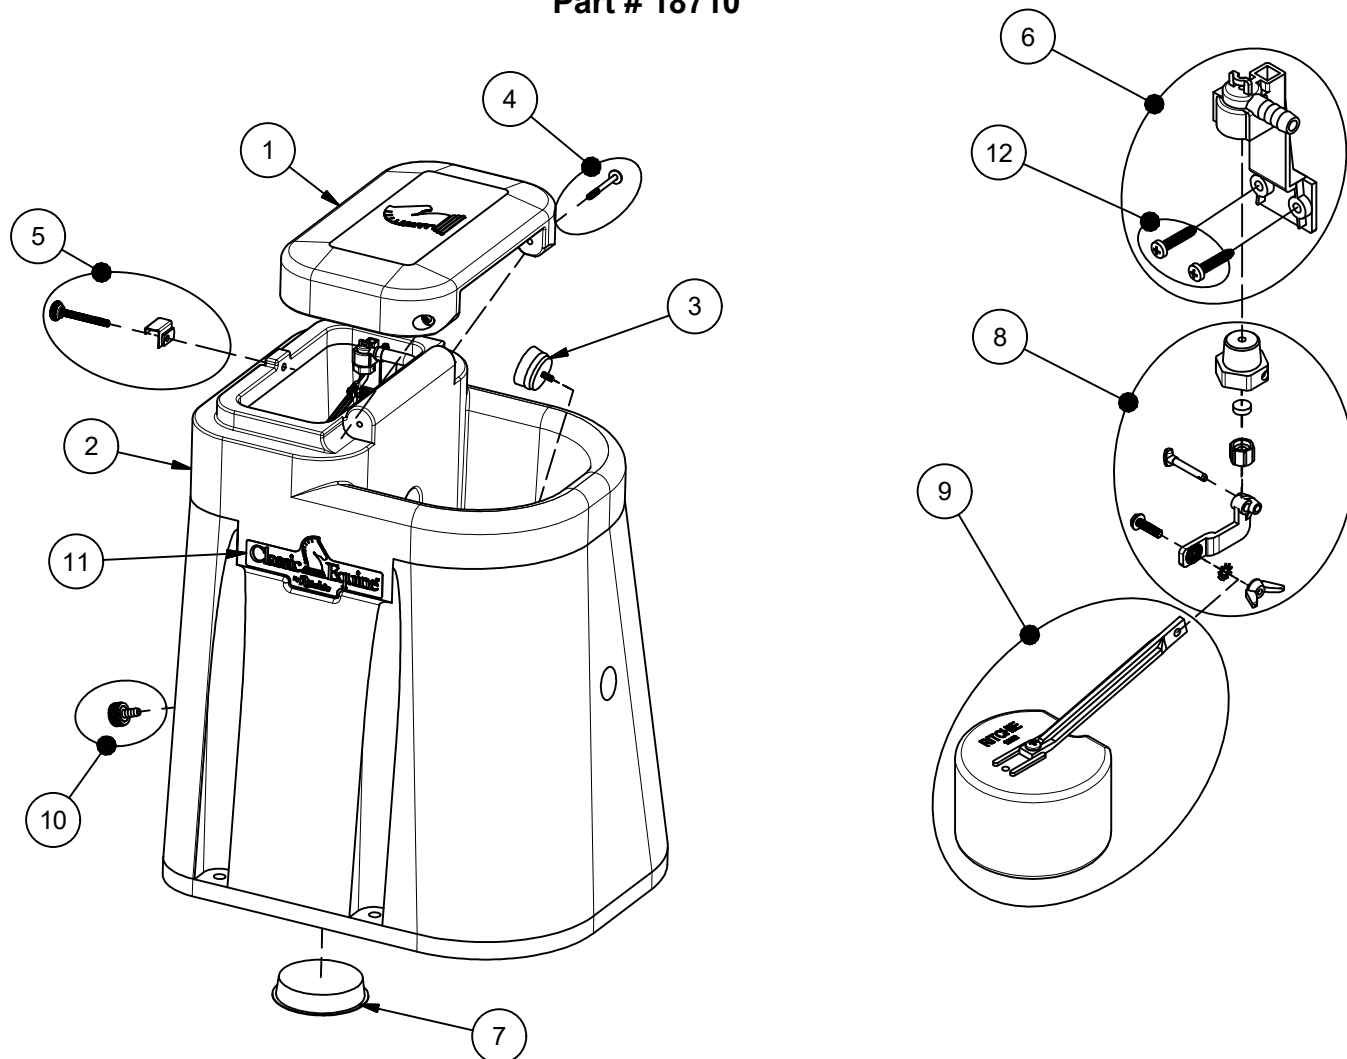

# Classic Equine EZFOUNT

Part # 18710

Item	Part #	Description	Qty	Item	Part #	Description	Qty
1	18712	EZFOUNT Cover	1	9	12836	Float with Long Arm pkg	1 pkg
2	18714	EZFOUNT Base	1	10	18717	EZFOUNT Hose Adpt. Pkg	1 pkg
3	18219	Plug #11 Pkg	1 pkg	11	18719	Classic Equine Logo pkg (2/pkg)	1 pkg
4	18716	Classic Equine Hinge Bolt Pkg	1 pkg	12	18709	Screws #10 x 1 pkg (4/pkg)	1 pkg
5	18718	Cover Latch Hardware pkg	1 pkg	NS	15930	Hose Clamp 7/8" SS (5/pkg)	1 pkg
6	11515	Valve Bracket pkg	1 pkg	NS	18613	Adapter 1/2" x 3/8" HB	1 pkg
7	18727	Cap Pkg (2/pkg)	1 pkg	NS	18715	EZFOUNT Accessory pkg	1 pkg
8	12575	Red Valve 1/2" pkg	1 pkg				