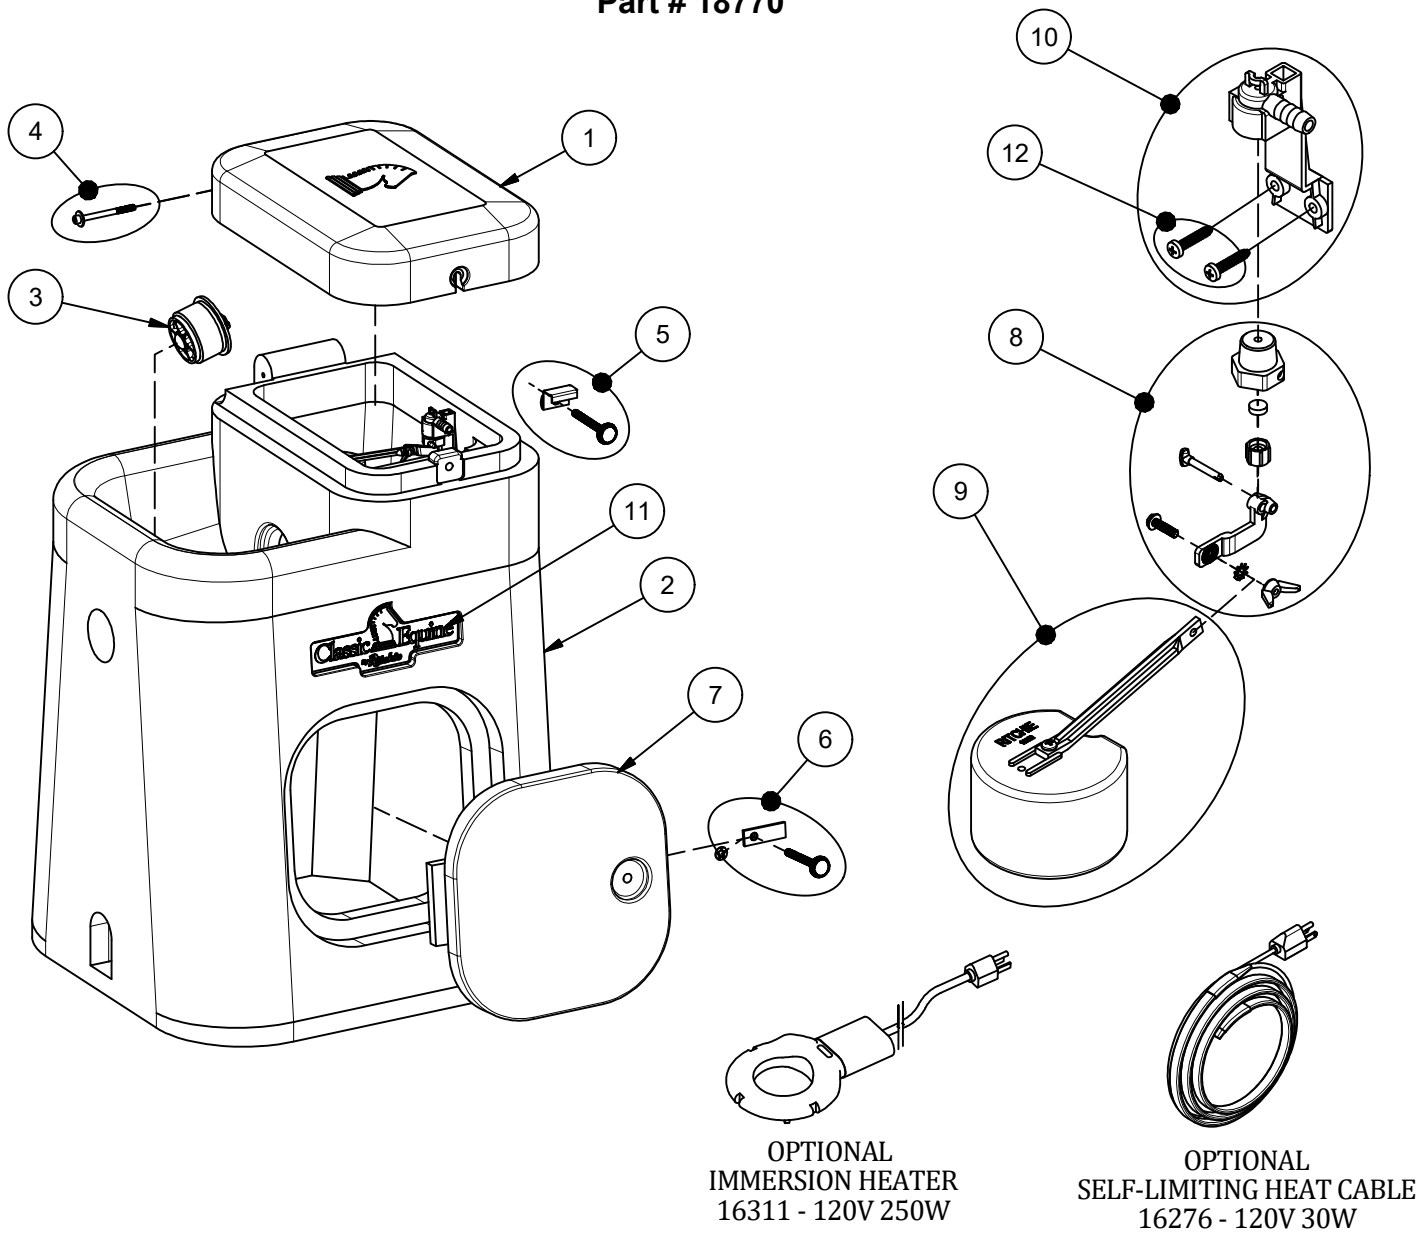

Classic Equine AUTOFOUNT 1

Part # 18770

OPTIONAL
IMMERSION HEATER
16311 - 120V 250W

OPTIONAL
SELF-LIMITING HEAT CABLE
16276 - 120V 30W

Item	Part #	Description	Qty	Item	Part #	Description	Qty
1	18766	AUTOFOUNT 1 Cover	1	9	12836	Float with Long Arm pkg	1 pkg
2	18768	AUTOFOUNT 1 Base	1	10	11515	Valve Bracket 1/2" w/ Screws pkg	1 pkg
3	18470	Drain Plug Ritchie 3"	1 pkg	11	18719	Classic Equine Logo pkg (2/pkg)	1 pkg
4	18716	Classic Equine Hinge Bolt Pkg	1 pkg	12	18709	Screw #10 x 1 pkg (4/pkg)	1 pkg
5	18718	Cover Latch Hardware pkg	1 pkg	NS	15930	Hose Clamp 7/8" SS (5/pkg)	1 pkg
6	18753	Access Panel Hardware Pkg	1 pkg	NS	18613	Adapter 1/2" x 3/8" HB	1 pkg
7	18726	Access Panel w/hardware	1	NS	18771	AUTOFOUNT Accessory pkg	1 pkg
8	12575	Red Valve 1/2" pkg	1 pkg	NS	14866	Seal Foam 10' Roll	1