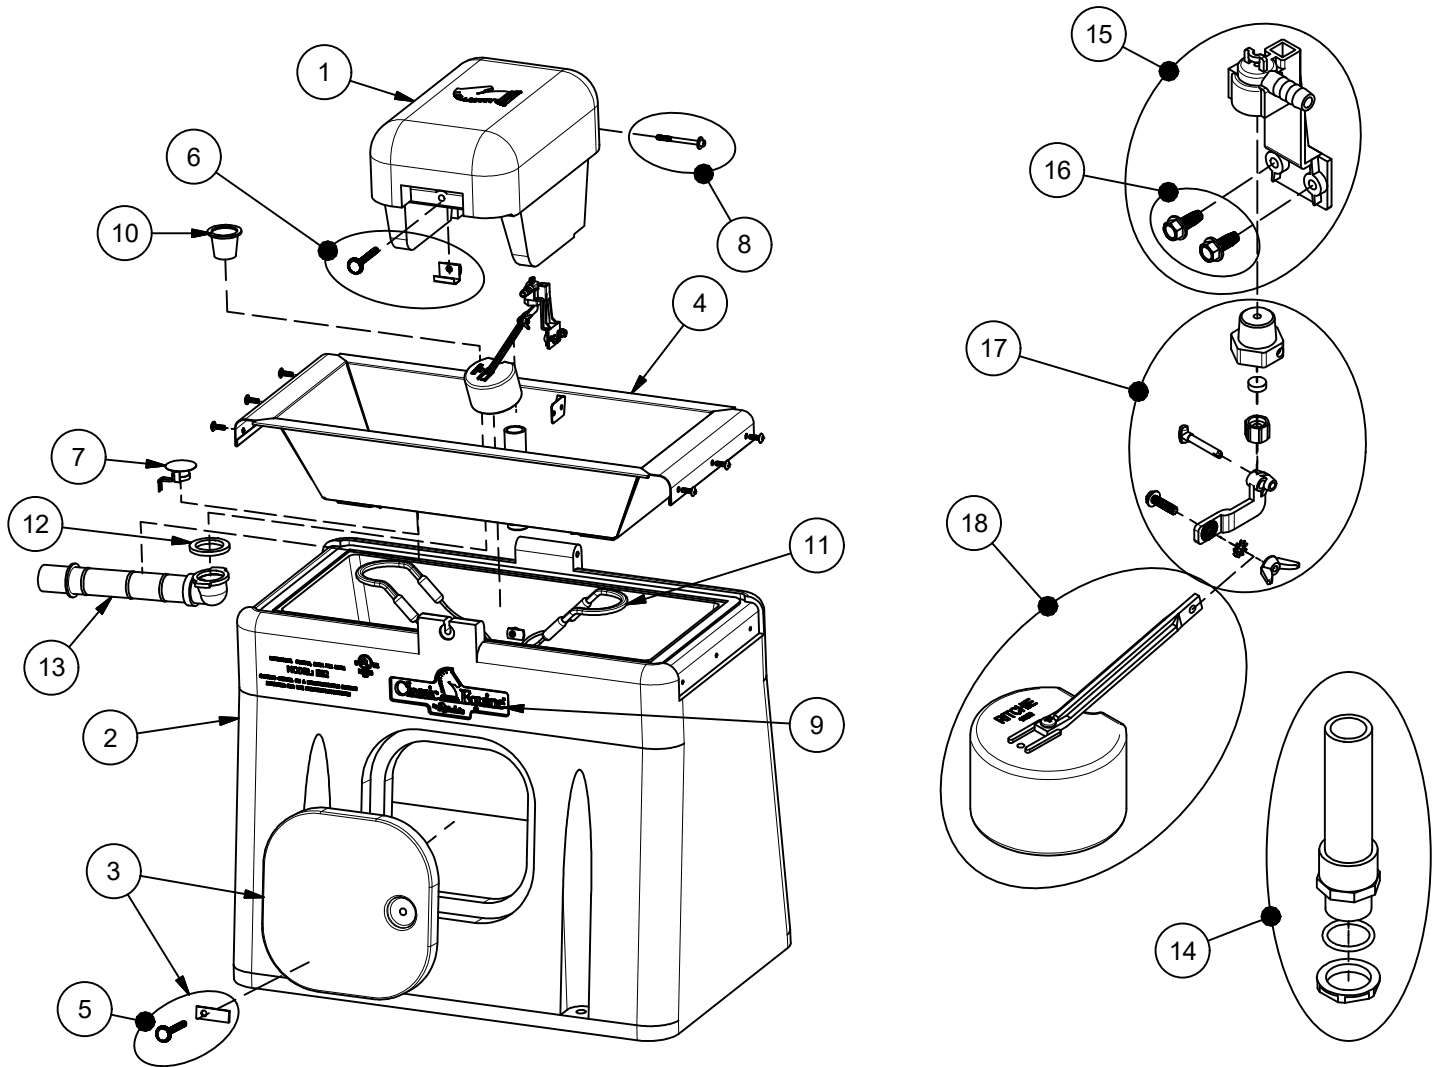

# Classic Equine ULTRAFOUNT

MODEL: ES2  
Part # 18730

Item	Part #	Description	Qty	Item	Part #	Description	Qty
1	18734	ULTRAFOUNT Cover	1	14	18788	Standpipe pkg	1 pkg
2	18732	ULTRAFOUNT Casing	1	15	11515	Valve Bracket 1/2" w/ Scrws pkg	1 pkg
3	18726	Access Panel w/Hardware	1	16	15154	Screws Valve Bracket (10/ pkg)	1 pkg
4	18737	ULTRAFOUNT Trough	1	17	12575	Red Valve 1/2" pkg	1 pkg
5	18753	Access Panel Hardware Pkg	1 pkg	18	12836	Float with Long Arm pkg	1 pkg
6	18718	Cover Latch Hardware Pkg	1 pkg	NS	13830	Cable Htr 120V 48W (1/pkg)	1 pkg
7	11885	Disc Thermostat pkg	1 pkg	NS	18751	ULTRAFOUNT Accessory pkg	1 pkg
8	18716	Classic Equine Hinge Bolt Pkg	1 pkg	NS	16523	Seal Foam 1/4"x3/4"x25' Roll	1
9	18719	Classic Equine Logo Pkg (2/pkg)	1 pkg	NS	14866	Seal Foam 1/2"x3/4"x10' Roll	1
10	18628	Drain Plug (2/pkg)	1 pkg				
11	14150	Heater 120V 125W (1/pkg)	2 pkgs		18731	ULTRAFOUNT ES2 - 240V	
12	18075	Drain Washer (6/pkg)		NS	16664	Heater 240V 200W (1/pkg)	2 pkgs
13	11473	Drain Pipe with Elbow	1 pkg	NS	16424	Cable Htr 240V 48W (1/pkg)	1 pkg