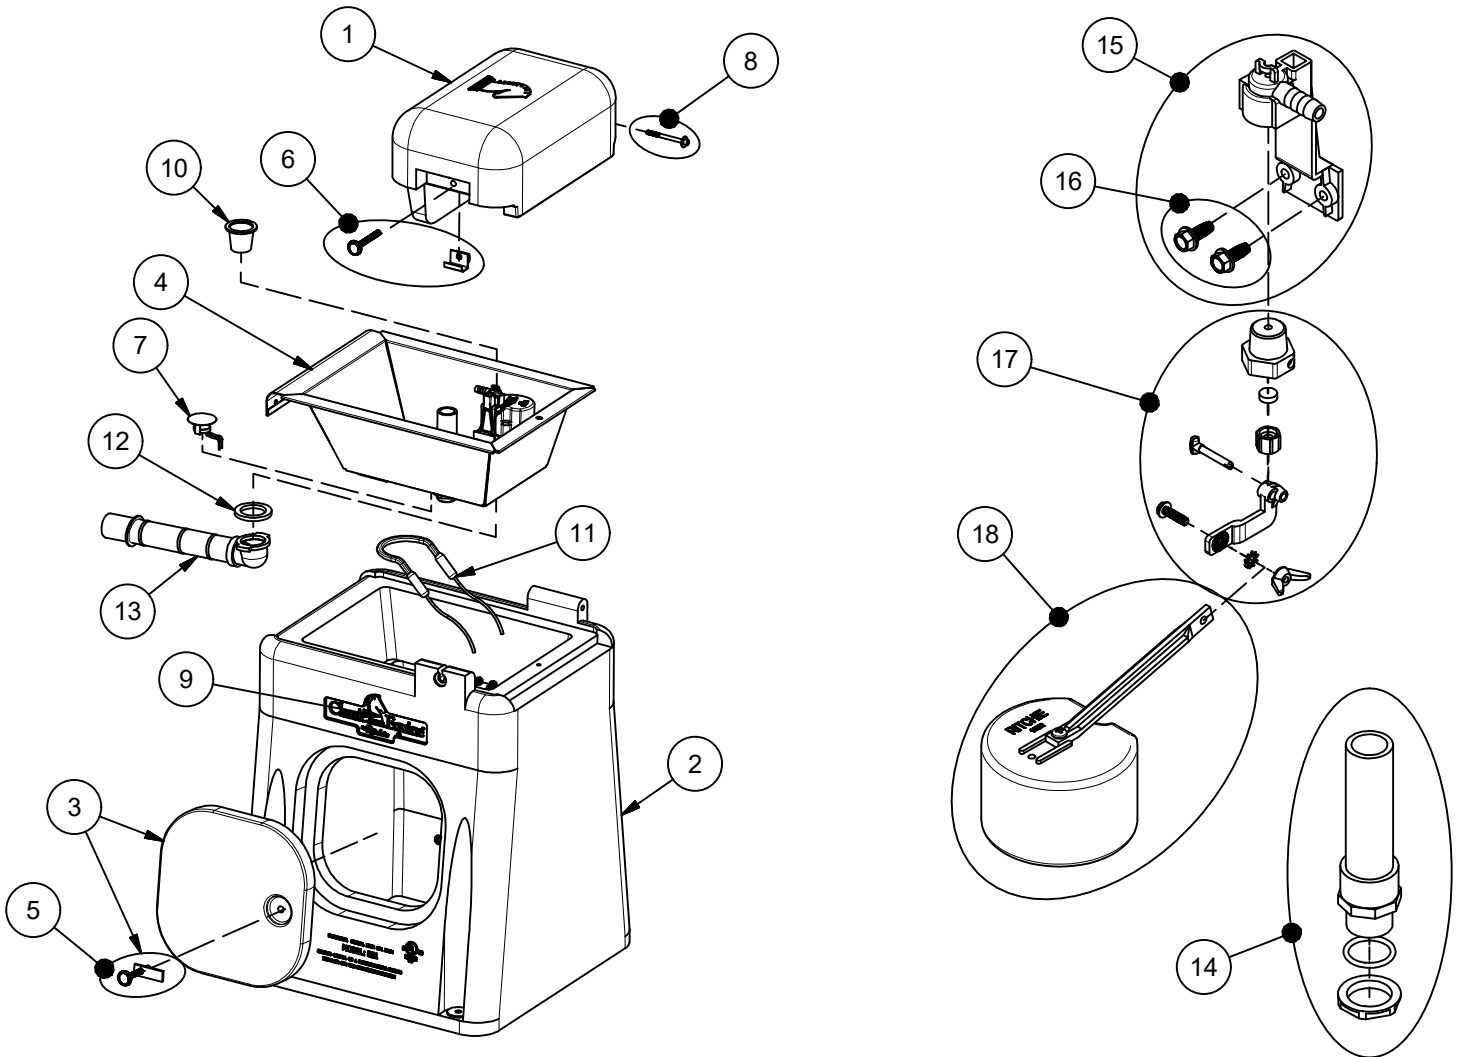

# Classic Equine ULTRAFOUNT

MODEL: ES1  
Part # 18780

Item	Part #	Description	Qty	Item	Part #	Description	Qty
1	18778	ULTRAFOUNT ES1 Cover	1	14	18788	Standpipe pkg	1 pkg
2	18776	ULTRAFOUNT ES1 Casing	1	15	11515	Valve Bracket 1/2" w/ Scrws pkg	1 pkg
3	18726	Access Panel w/Hardware	1	16	15154	Screws Valve Bracket (10/ pkg)	1 pkg
4	18775	ULTRAFOUNT ES1 Trough	1	17	12575	Red Valve 1/2" pkg	1 pkg
5	18753	Access Panel Hardware Pkg	1 pkg	18	12836	Float with Long Arm pkg	1 pkg
6	18718	Cover Latch Hardware Pkg	1 pkg	NS	13830	Cable Htr 120V 48W (1/pkg)	1 pkg
7	11885	Disc Thermostat pkg	1 pkg	NS	18791	ULTRAFOUNT Accessory pkg	1 pkg
8	18716	Classic Equine Hinge Bolt Pkg	1 pkg	NS	16523	Seal Foam 1/4"x3/4"x25' Roll	1
9	18719	Classic Equine Logo Pkg (2/pkg)	1 pkg	NS	14866	Seal Foam 1/2"x3/4"x10' Roll	1
10	18628	Drain Plug (2/pkg)	1 pkg				
11	14150	Heater 120V 125W (1/pkg)	1 pkg		18781	ULTRAFOUNT ES1 - 240V	
12	18075	Drain Washer (6/pkg)		NS	16664	Heater 240V 200W (1/pkg)	1 pkg
13	11473	Drain Pipe with Elbow	1 pkg	NS	16424	Cable Htr 240V 48W (1/pkg)	1 pkg