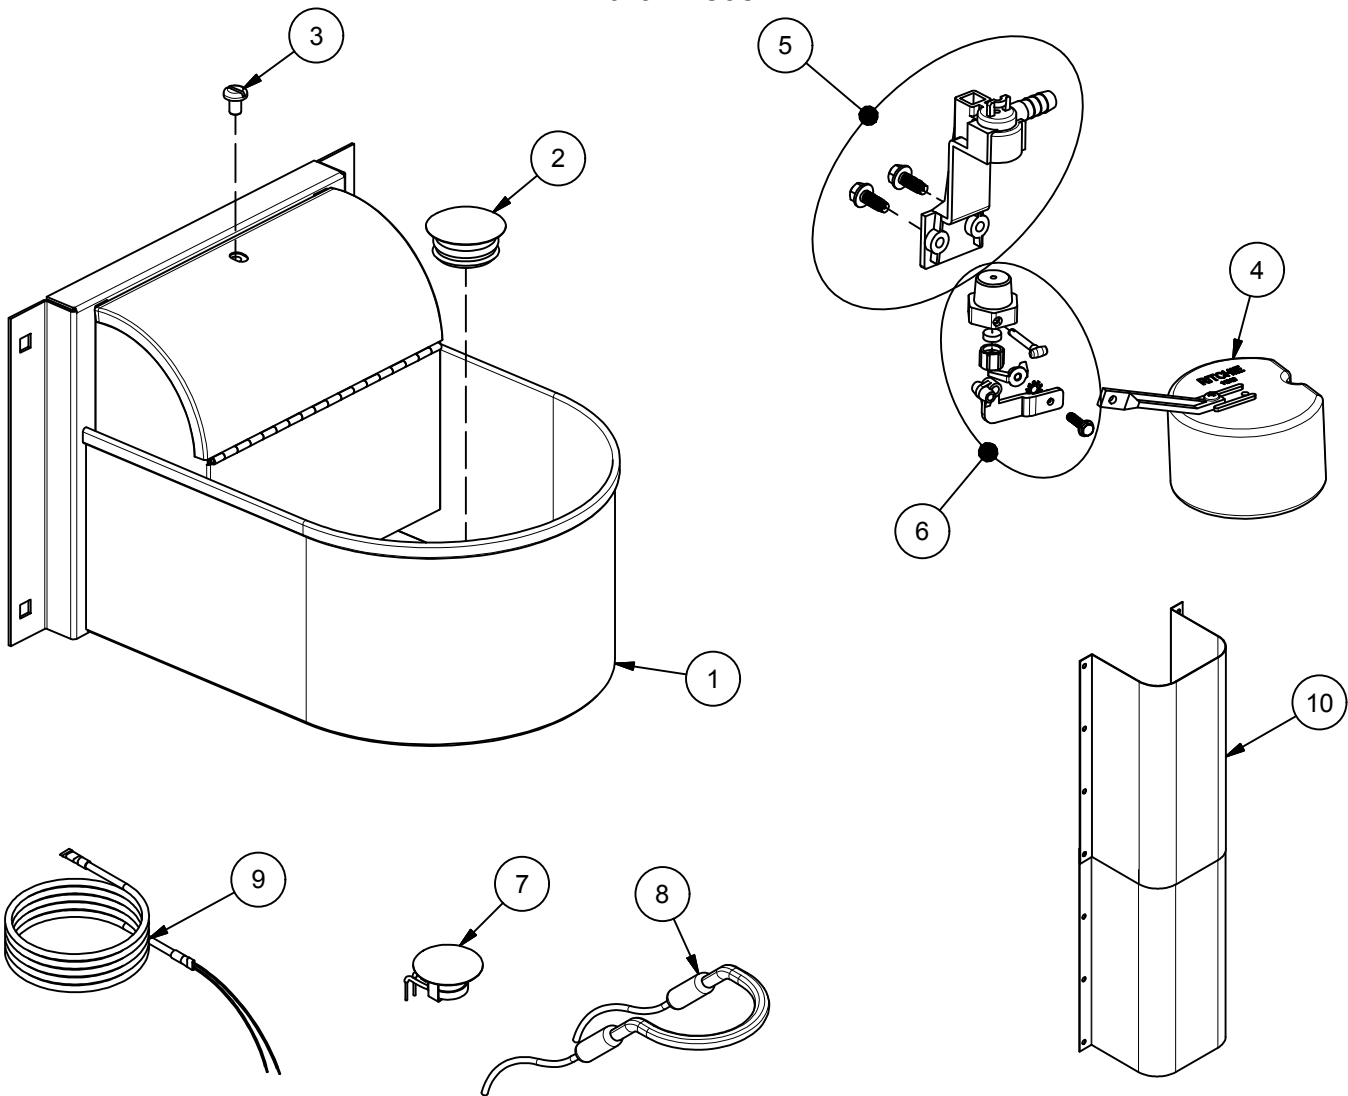

# StallFount 125

Part # 18082

Item	Part #	Description	Qty	Item	Part #	Description	Qty
1	18083	SF Trough Complete	1	10	18092	Shroud Set	1 pkg
2	18221	SF Trough Plug	1	NS	18613	Adapter 1/2" x 3/8" HB	1 pkg
3	18080	SF Cover Screw	1 pkg	NS	15930	Hose Clamp 7/8" SS (5/pkg)	1 pkg
4	13613	Float with Short Arm pkg	1 pkg	NS	18228	SF Accessory pkg	1 pkg
5	11515	Valve Bracket w/ screw pkg	1 pkg				
6	13597	Green Valve 1/2" pkg	1 pkg		18415	SF 240 200W	
7	11885	Disc Thermostat pkg	1 pkg	NS	16664	Heater 240V 200w (1/pkg)	1 pkg
8	14150	Heater 120V 125W pkg	1 pkg	NS	16424	Cable Htr 240v 48W (1/pkg)	1 pkg
9	13830	Cable Heater 120V 48W pkg	1 pkg				