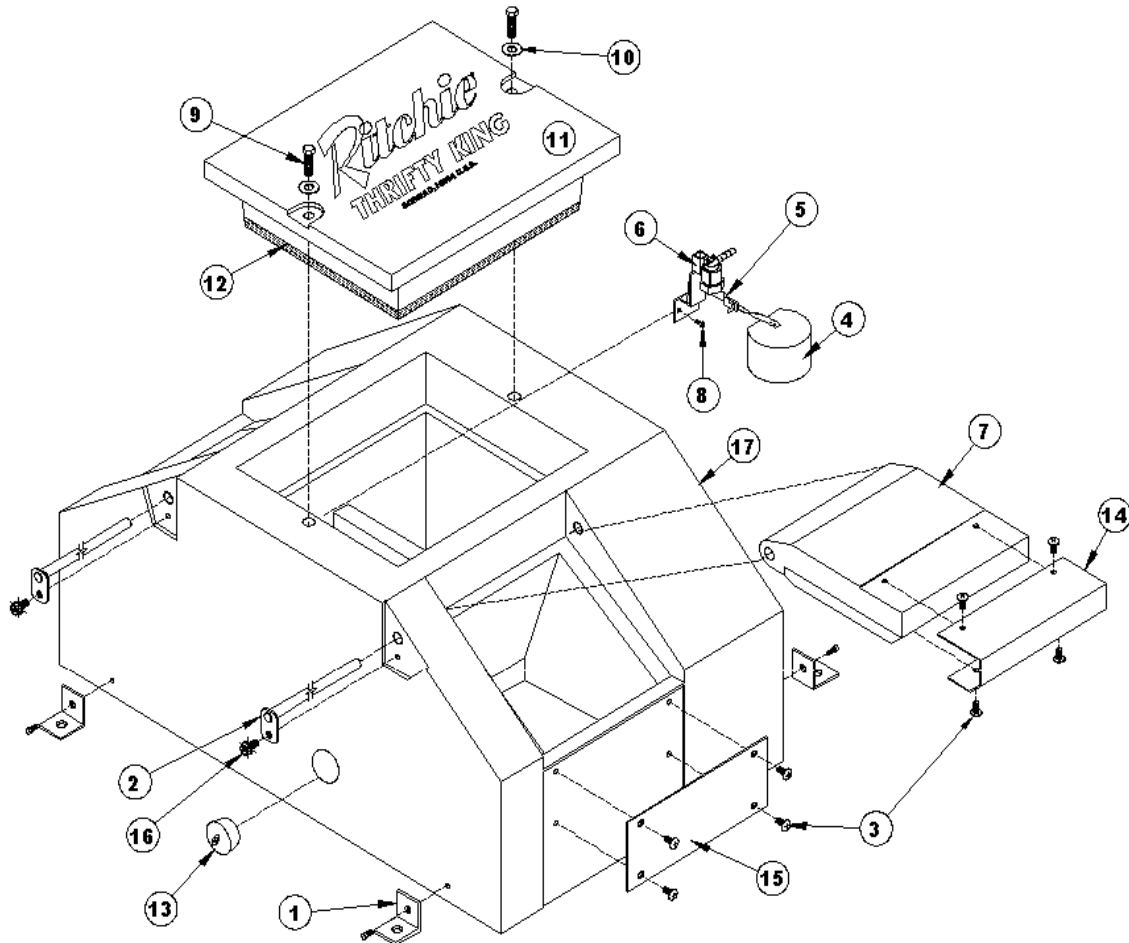

# Thrifty King for Swine HG2

Part # 16259

Item	Part #	Description	Qty	Item	Part #	Description	Qty
1	13775	SS Hold Down Angles. (4/Pkg)	1 Pkg.	12	14866	Weather Stripping 10 ft Roll	1
2	16324	Hinge Rod – TKHG2	2	13	18219	Drain #11 Plug Pkg.	1 Pkg.
3	18071	¼-20 x ½ Truss Head Screw 6/Pkg.	1 Pkg.	14	16264	Guard – Lid TK Hog	2
4	13613	Float W/ Short Arm	1 Pkg.	15	16265	Guard – Base TK Hog	2
5	12575	½" Red Valve Pkg.	1 Pkg.	16	15155	¼-20 x ½ Hex Head Screw 10/Pkg.	1 Pkg.
6	11515	½" Valve Bracket Pkg.	1 Pkg.	17	16577	Foamed Base	1
7	16266	Lifting Lid-TKHG W/Guard	2	NS	15930	3/8" Hose Clamp Pkg. SS	1 Pkg.
8	18066	10-24 x ¾ Hex Head Screw SS 6/Pkg.	1 Pkg.	NS	12420	Hose – 3/8" x 25 ft	1
9	18069	3/8"-16 x 1-1/4 Bolt SS 6/Pkg.	1 Pkg.	NS	14859	Pipe Insulation TK	1
10	18073	3/8" Flat Washer SS 6/Pkg.	1 Pkg.	NS	16263	Complete Accessory Pkg.	1 Pkg.
11	16267	Access Cover TKHG2 W/Seal	1	NS	<i>14261</i>	<i>3/8" Anchor Bolt SS-Not Included</i>	<i>2Pkg.</i>