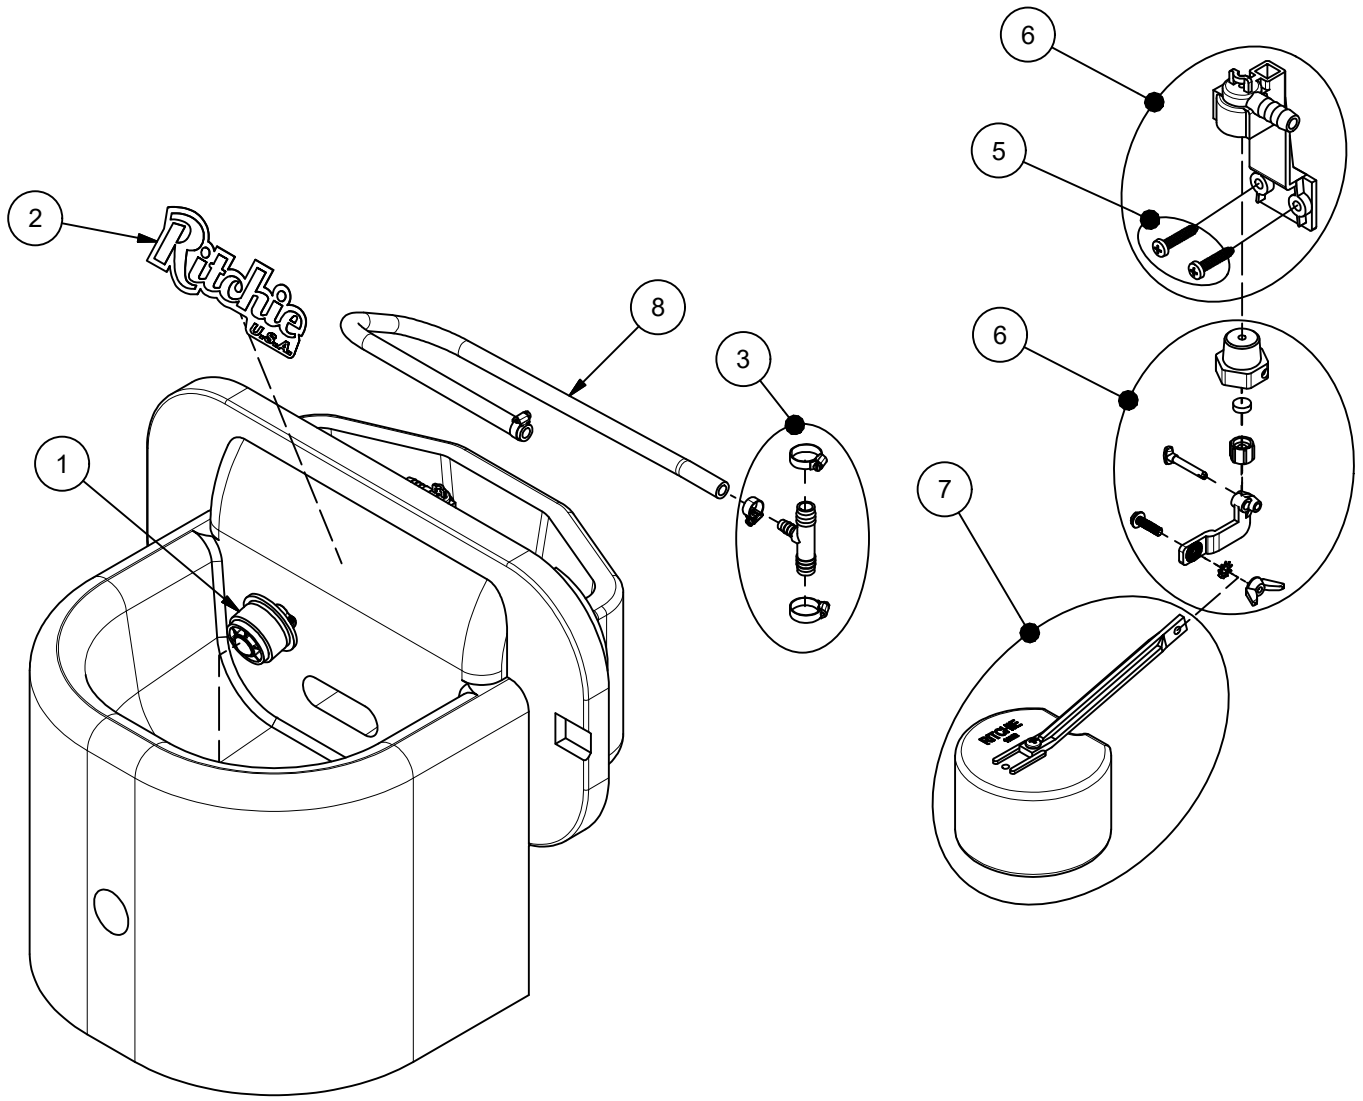

Omni Combination Conversion

Part # 18800

Item	Part #	Description	Qty	Item	Part #	Description	Qty
1	18849	Ritchie 2" Plug pkg	1 pkg	7	12836	Float with Long Arm pkg	1 pkg
2	18655	Ritchie Label 7.5" (1/pkg)	1 pkg	8	18599	Hose 3/8" x 30" pkg	1 pkg
3	18808	Adapter Tee 3/8" x 5/8" HB pkg	1 pkg	NS	15930	Hose Clamp 7/8" SS (5/pkg)	1 pkg
4	11515	Valve Bracket w/ screw pkg	1 pkg	NS	15931	Hose Clamp 1" SS (5/pkg)	1 pkg
5	18709	Screw Valve Mount (4/pkg)	1 pkg	NS	18806	Omni Combo Accessory Pkg	1 pkg
6	12575	Red Valve 1/2" pkg	1 pkg				