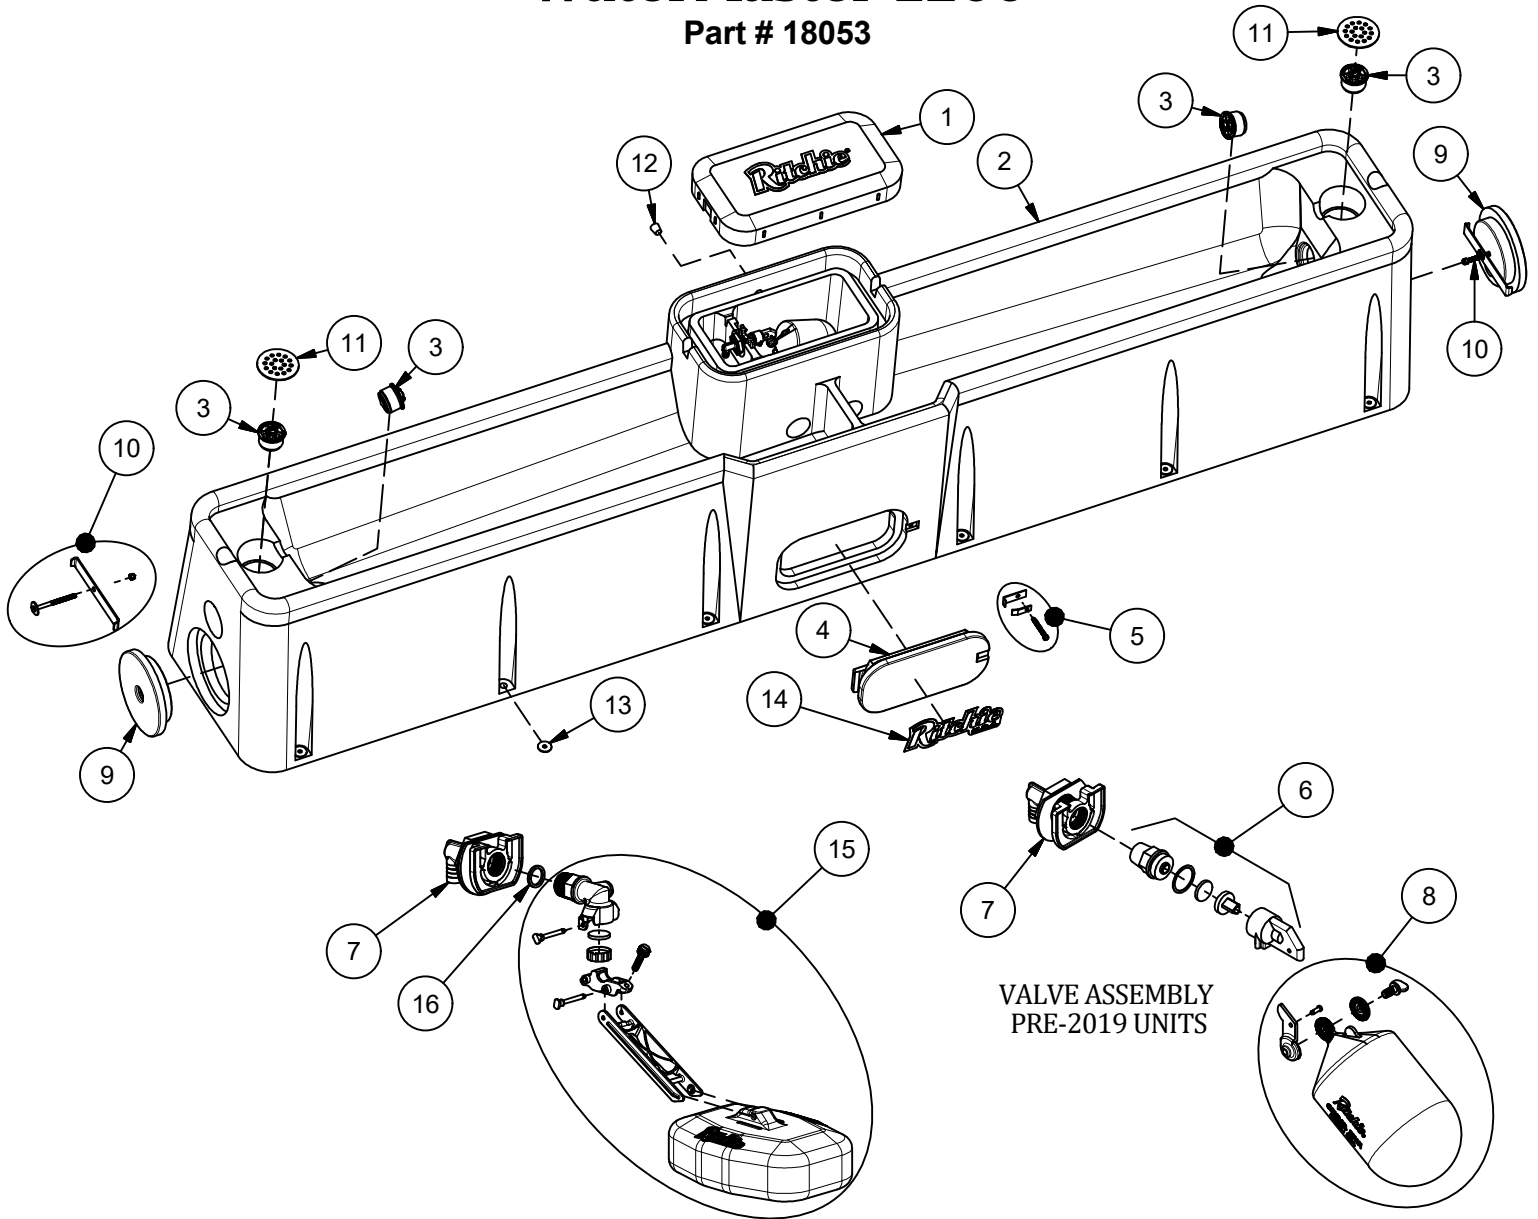

WaterMaster 1200

Part # 18053

VALVE ASSEMBLY
PRE-2019 UNITS

Item	Part #	Description	Qty	Item	Part #	Description	Qty
1	18060	WaterMaster 1200 Cover	1	11	17194	Strainer	2
2	18061	WaterMaster 1200 Base	1	12	18633	Plug #3 - Channel Plug	1 pkg
3	18470	Drain Plug Ritchie 3"	4 pkgs	13	18318	Bolt Down Washer (4/pkg)	3 pkgs
4	16621	Access Panel 6"x14"	1	14	18653	Ritchie Decal 12" (1/pkg)	1 pkg
5	18147	Access Panel Hardware pkg	1 pkg	15	18832	HP 3/4" Valve Assembly	1
6	15377	Green Valve 3/4" Male pkg	1 pkg	16	18475	O-Ring Valve Seal Pkg (4/pkg)	1
7	18838	VLV HP Brkt Assy pkg	1	NS	14866	Seal Foam 10' Roll	3
8	18314	Float with Hardware pkg	1 pkg	NS	15931	Hose Clamp 1" SS (5/pkg)	1 pkg
	18313	Hardware for Float pkg	1 pkg	NS	18614	Adapter 3/4" x 5/8" HB	1 pkg
9	16472	Access Panel Round	2	NS	18140	WM 1200 Accessory pkg	1 pkg
10	18203	Access Panel Rnd Hardware pkg	2 pkgs	NS	18199	Constant Flow pkg - Optional	1 pkg