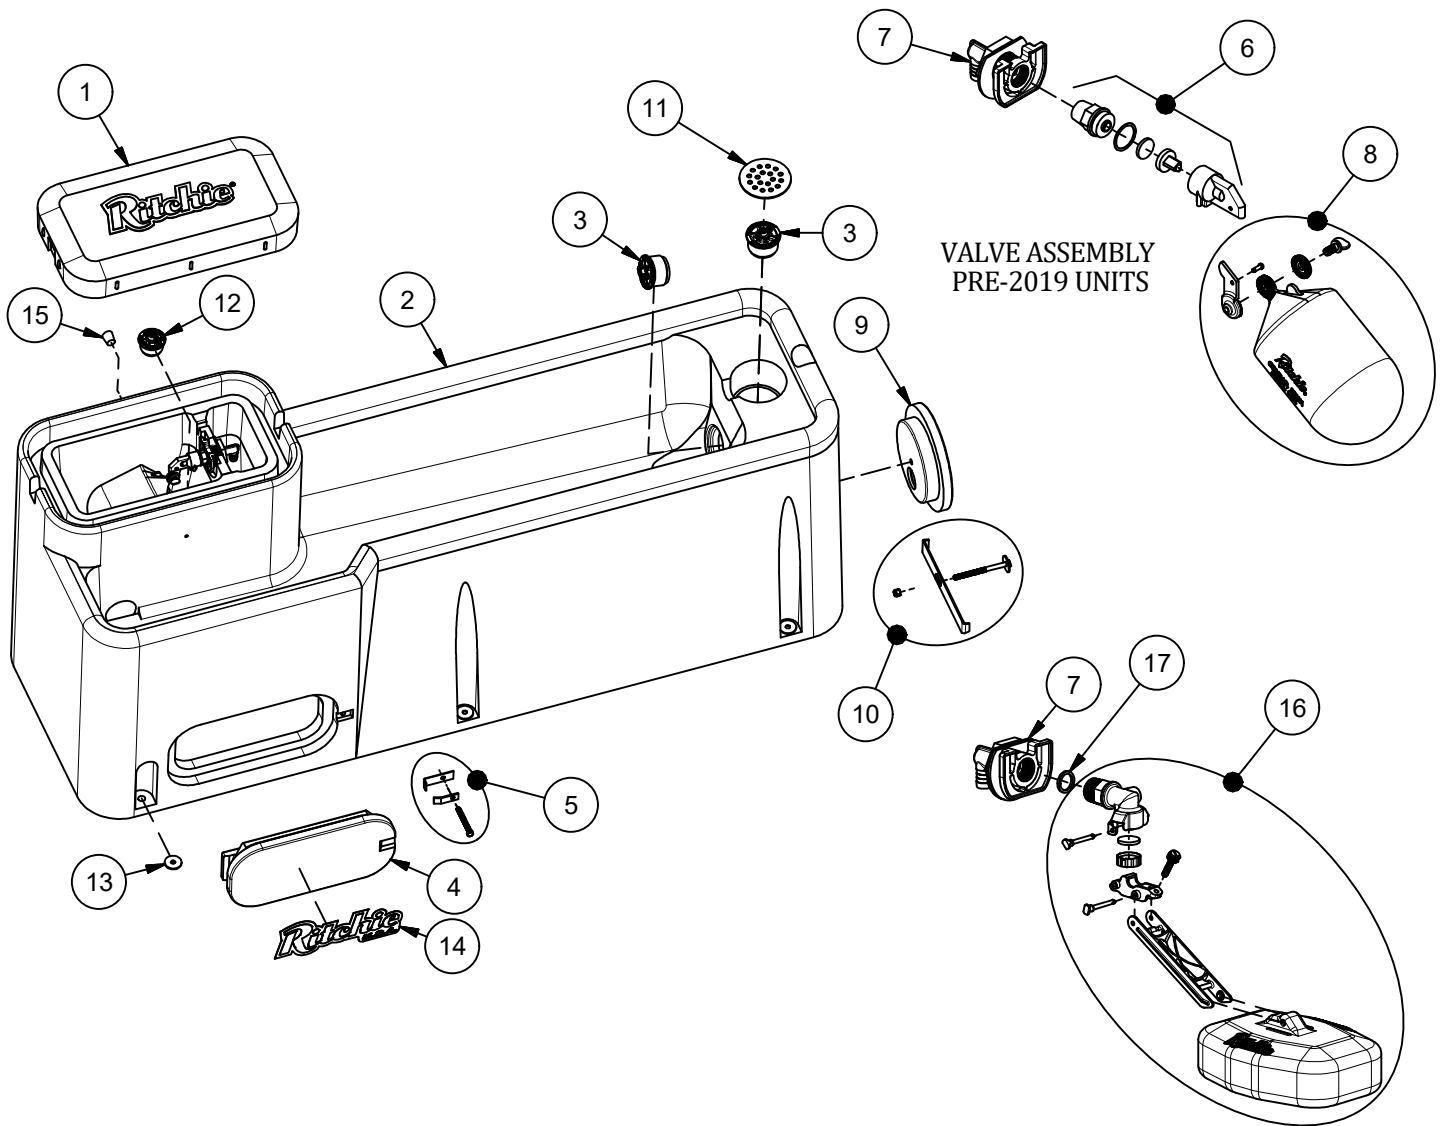

WaterMaster 600

Part # 18171

Item	Part #	Description	Qty	Item	Part #	Description	Qty
1	18189	WaterMaster 600 Cover	1	13	18318	Bolt Down Washer (4/pkg)	2 pkgs
2	18191	WaterMaster 600 Base	1	14	18653	Ritchie Decal 12" (1/pkg)	1 pkg
3	18470	Drain Plug Ritchie 3"	2 pkgs	15	18633	Plug #3 - Water Channel	1 pkg
4	16621	Access Panel 6"x14"	1	16	18832	HP 3/4" Valve Assembly	1
5	18147	Access Panel Hardware pkg	1 pkg	17	18475	O-Ring Valve Seal Pkg (4/pkg)	1
6	15377	Green Valve 3/4" Male pkg	1 pkg	NS	14866	Seal Foam 10' Roll	2
7	18838	VLV HP Brkt Assy pkg	1	NS	18632	Cap for Trainer Hole	1 pkg
8	18314	Float with Hardware pkg	1 pkg	NS	15931	Hose Clamp 1" SS (5/pkg)	1 pkg
	18313	Hardware for Float pkg	1 pkg	NS	18614	Adapter 3/4" x 5/8" HB	1 pkg
9	16472	Access Panel Round	1	NS	18192	WM 600 Accessory pkg	1 pkg
10	18203	Access Panel Rnd Hardware pkg	1 pkg	NS	16733	Constant Flow pkg - Optional	1 pkg
11	17194	Strainer	1	NS	18624	Adapter - Opt. Non-potable	1 pkg
12	18849	Drain Plug Ritchie 2"	1 pkg				