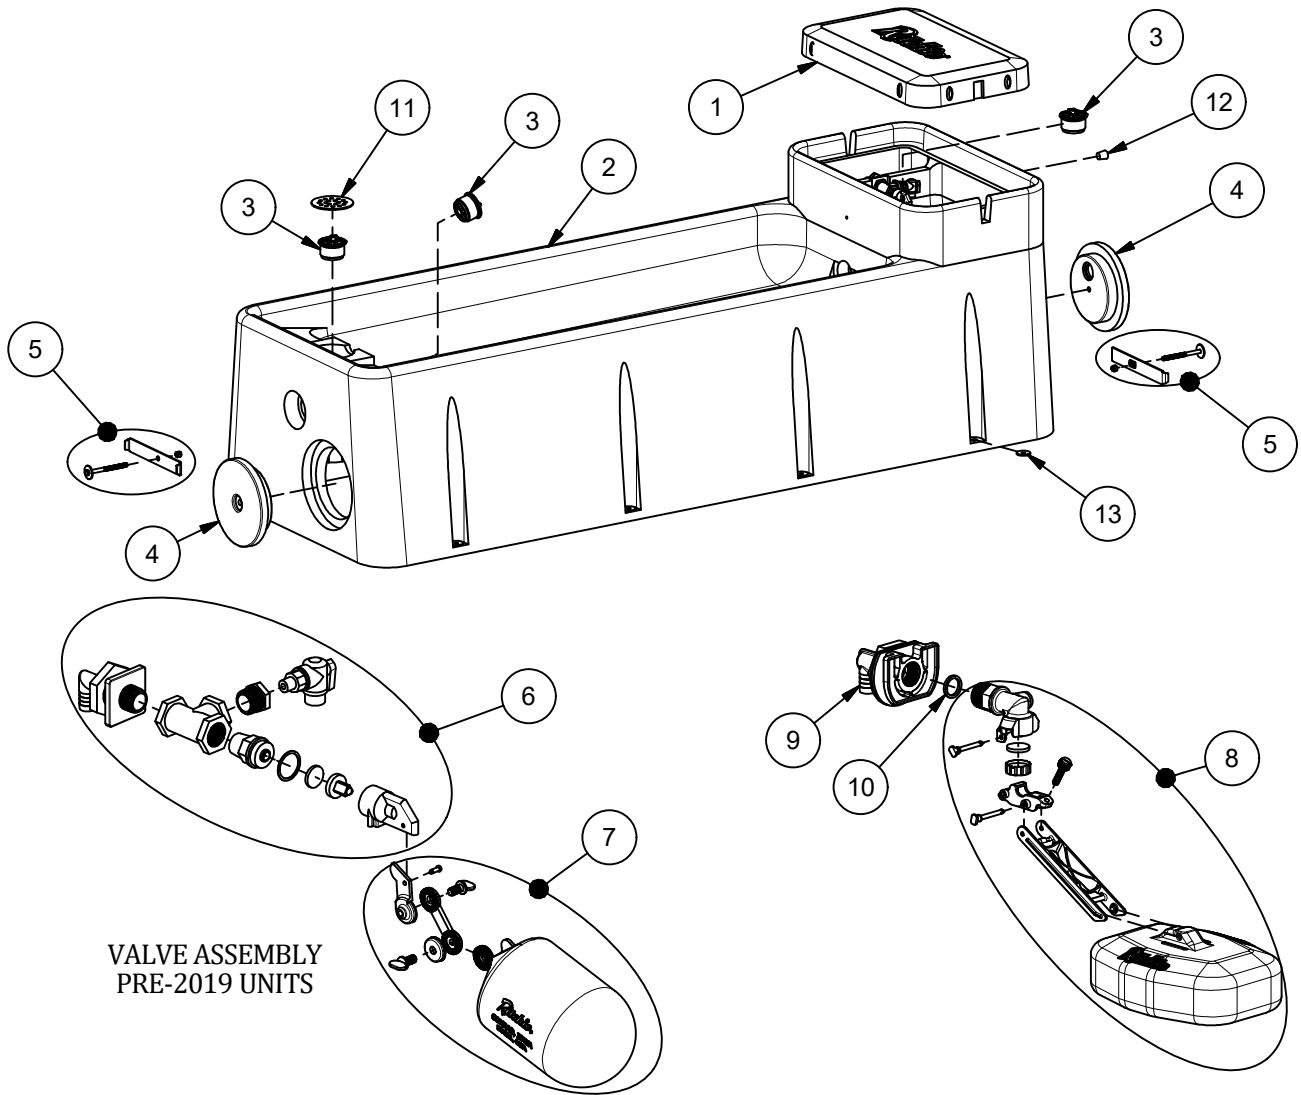

WaterMaster 90

Part # 16467

VALVE ASSEMBLY
PRE-2019 UNITS

Item	Part #	Description	Qty	Item	Part #	Description	Qty
1	16469	WaterMaster Cover	1	11	17194	Strainer	1
2	16468	WaterMaster 90 Base	1	12	18633	Plug #3 - Channel	1 pkg
3	18470	Drain Plug Ritchie 3"	3 pkgs	13	18318	Bolt Down Washer (4/pkg)	2 pkgs
4	16472	Access Panel Round	2	NS	14866	Seal Foam 10' Roll	2
5	18203	Access Panel Rnd Hardware pkg	2 pkgs	NS	18632	Cap for Trainer Hole	1 pkg
6	16464	Valve WM Assembly pkg	1 pkg	NS	18877	Constant Flow Pkg	1
7	18314	Float with Hardware pkg	1 pkg	NS	15931	Hose Clamp 1" SS (5/pkg)	1 pkg
	18313	Hardware for Float pkg	1 pkg	NS	18614	Adapter 3/4" x 5/8" HB	1 pkg
8	18832	HP 3/4" Valve Assembly	1	NS	16479	WM 54/90 Accessory pkg	1 pkg
9	18838	VLV HP Brkt Assembly pkg	1	NS	16551	Adapter - Opt. Non-potable	1
10	18475	O-Ring Valve Seal Pkg (4/pkg)	1				