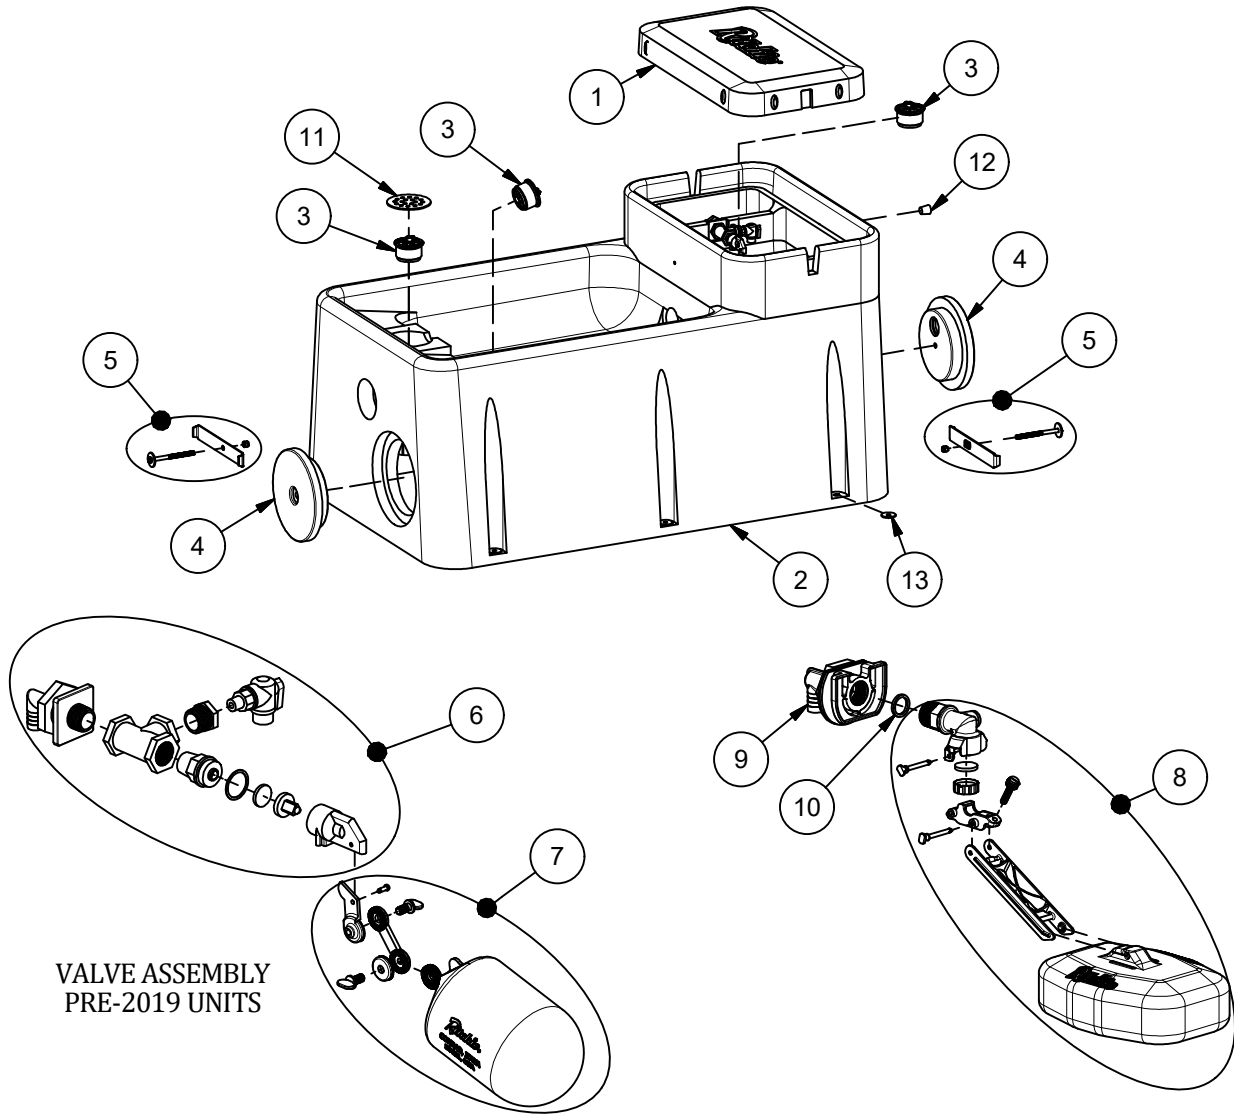

WaterMaster 54

Part # 16542

VALVE ASSEMBLY
PRE-2019 UNITS

Item	Part #	Description	Qty	Item	Part #	Description	Qty
1	16469	WaterMaster Cover	1	11	17194	Strainer	1
2	16550	WaterMaster 54 Base	1	12	18633	Plug #3 - Channel	1 pkg
3	18470	Drain Plug Ritchie 3"	3 pkgs	13	18318	Bolt Down Washer (4/pkg)	2 pkgs
4	16472	Access Panel Round	2	NS	14866	Seal Foam 10' Roll	2
5	18203	Access Panel Rnd Hardware pkg	2 pkgs	NS	18632	Cap for Trainer Hole	1 pkg
6	16464	Valve WM Assembly pkg	1 pkg	NS	18877	Constant Flow Pkg	1
7	18314	Float with Hardware pkg	1 pkg	NS	15931	Hose Clamp 1" SS (5/pkg)	1 pkg
	18313	Hardware for Float pkg	1 pkg	NS	18614	Adapter 3/4" x 5/8" HB	1 pkg
8	18832	HP 3/4" Valve Assembly	1	NS	16479	WM 54/90 Accessory pkg	1 pkg
9	18838	VLV HP Brkt Assembly pkg	1	NS	16551	Adapter - Opt. Non-potable	1
10	18475	O-Ring Valve Seal Pkg (4/pkg)	1				