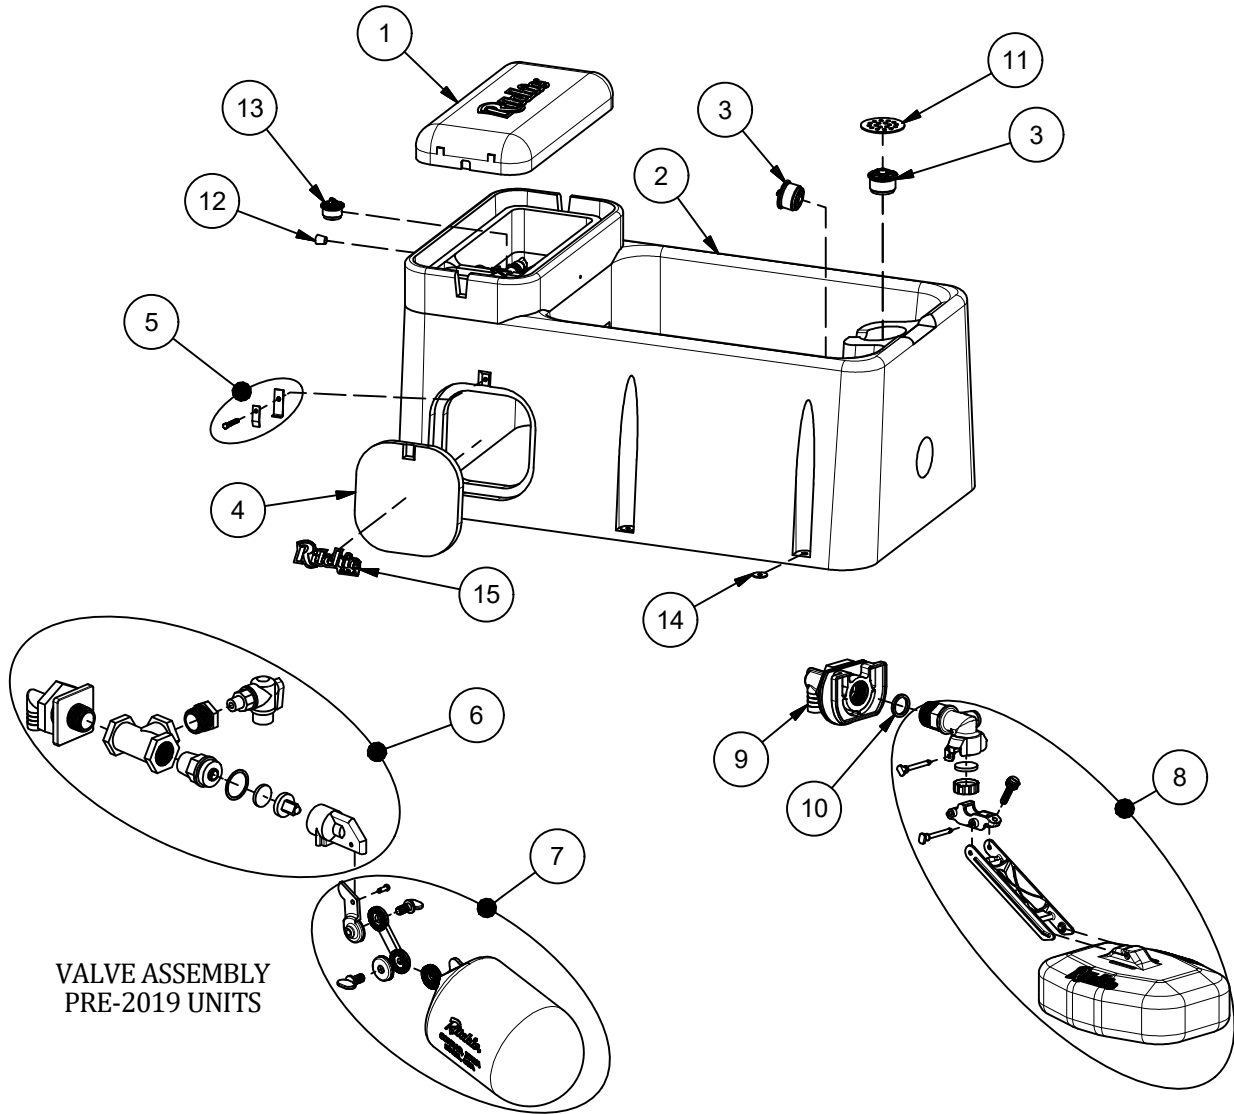

# WaterMaster 54D

Part # 18355

VALVE ASSEMBLY  
PRE-2019 UNITS

Item	Part #	Description	Qty	Item	Part #	Description	Qty
1	18419	WaterMaster 54D Cover	1	12	18633	Plug #3 - Water Channel	1 pkg
2	18372	WaterMaster 54D Base	1	13	18849	Drain Plug Ritchie 2"	1 pkg
3	18470	Drain Plug Ritchie 3"	2 pkgs	14	18318	Bolt Down Washer (4/pkg)	2 pkgs
4	18370	Access Panel 10"x10"	1	15	18655	Ritchie Decal 7.5" (1/pkg)	1 pkg
5	18147	Access Panel Hardware pkg	1 pkg	NS	14866	Seal Foam 10' Roll	2
6	16464	Valve WM Assembly pkg	1 pkg	NS	18632	Cap for Trainer Hole	1 pkg
7	18314	Float with Hardware pkg	1 pkg	NS	18877	Constant Flow pkg	1
	18313	Hardware for Float pkg	1 pkg	NS	15931	Hose Clamp 1" SS (5/pkg)	1 pkg
8	18832	HP 3/4" Valve Assembly	1	NS	18614	Adapter 3/4" x 5/8" HB	1 pkg
9	18838	VLV HP Brkt Assembly pkg	1	NS	18367	WM 54D Accessory pkg	1 pkg
10	18475	O-Ring Valve Seal Pkg (4/pkg)	1 pkg	NS	18624	Adapter - Opt. Non-potable	1 pkg
11	17194	Strainer	1				