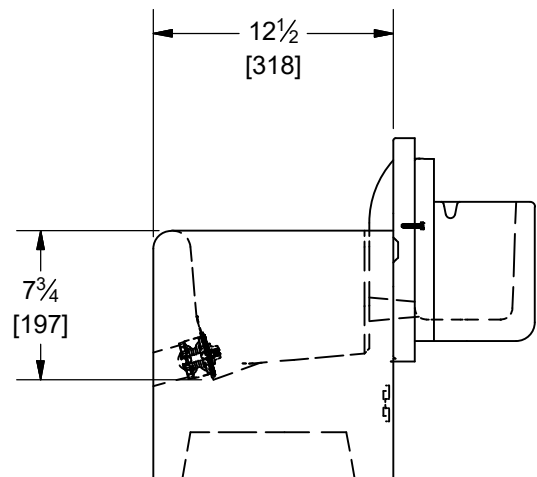

OMNI COMBINATION CONVERSION

OVERALL DIMENSIONS

NOTE:

THIS PRODUCT IS USED IN CONJUNCTION WITH AN OMNI 5 OR OMNI 10 UNIT. IT TAKES THE PLACE OF THE CURRENT ACCESS PANEL TO PROVIDE A DRINK AREA FOR SMALLER ANIMALS.