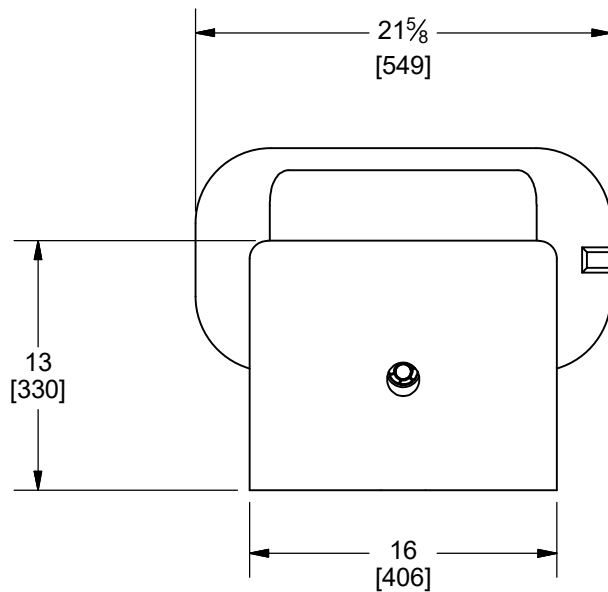

OMNI COMBINATION CONVERSION

OVERALL DIMENSIONS

NOTE:

THIS PRODUCT IS USED IN CONJUNCTION WITH AN OMNI 5 OR OMNI 10 UNIT. IT TAKES THE PLACE OF THE CURRENT ACCESS PANEL TO PROVIDE A DRINK AREA FOR SMALLER ANIMALS.