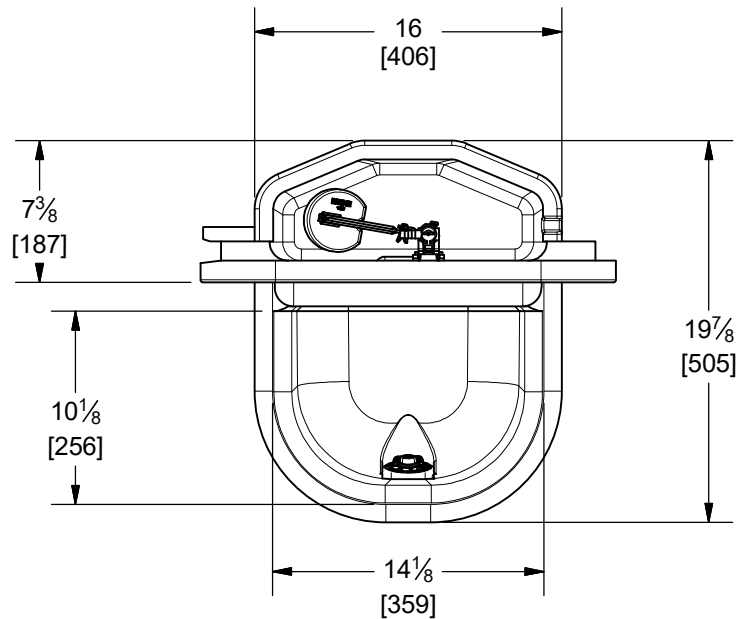

OMNI COMBINATION CONVERSION

OVERALL DIMENSIONS

NOTE:

THIS PRODUCT IS USED IN CONJUNCTION WITH AN OMNI 5 OR OMNI 10 UNIT. IT TAKES THE PLACE OF THE CURRENT ACCESS PANEL TO PROVIDE A DRINK AREA FOR SMALLER ANIMALS.