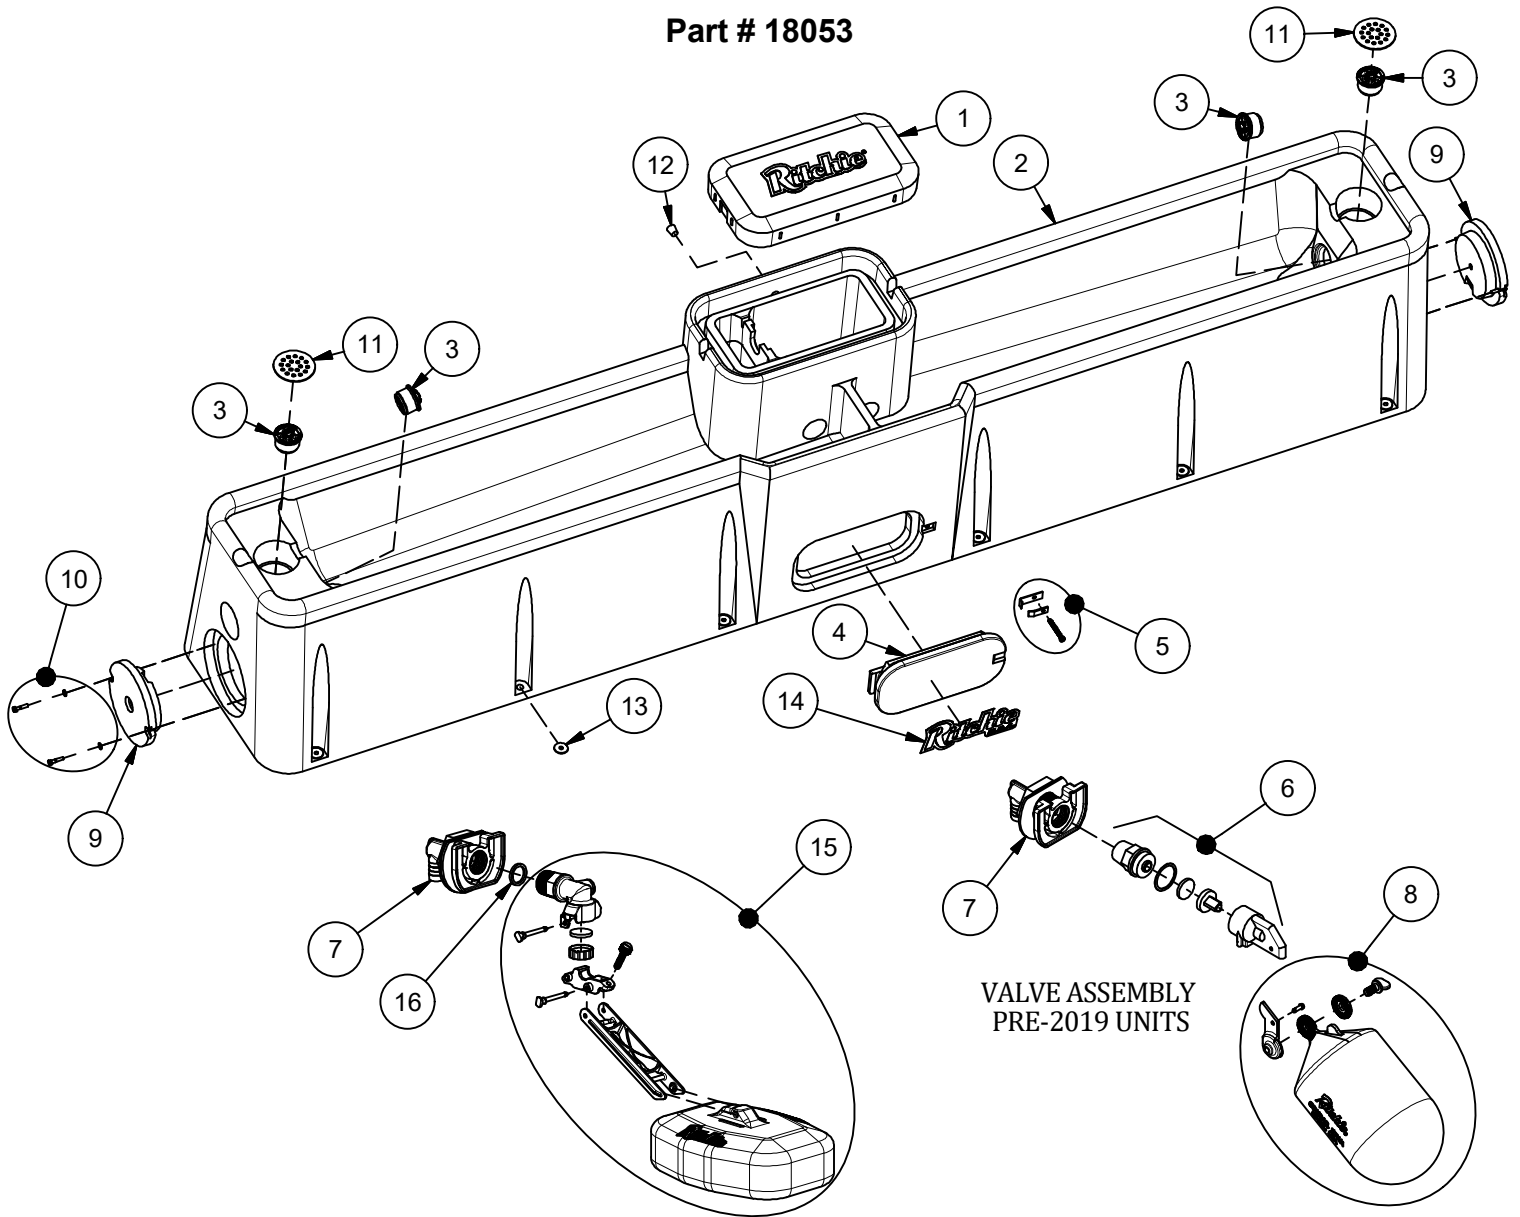

WaterMaster 1200

Part # 18053

VALVE ASSEMBLY
PRE-2019 UNITS

| Item | Part # | Description | Qty | Item | Part # | Description | Qty |
|------|--------|----------------------------|--------|------|--------|-------------------------------|--------|
| 1 | 18060 | WaterMaster 1200 Cover | 1 | 12 | 18633 | Plug #3 - Channel Plug | 1 pkg |
| 2 | 18061 | WaterMaster 1200 Base | 1 | 13 | 18318 | Bolt Down Washer (4/pkg) | 3 pkgs |
| 3 | 18470 | Drain Plug Ritchie 3" | 4 pkgs | 14 | 18653 | Ritchie Decal 12" (1/pkg) | 1 pkg |
| 4 | 16621 | Access Panel 6"x14" | 1 | 15 | 18832 | HP 3/4" Valve Assembly | 1 |
| 5 | 18147 | Access Panel Hardware pkg | 1 pkg | 16 | 18475 | O-Ring Valve Seal Pkg (4/pkg) | 1 |
| 6 | 15377 | Green Valve 3/4" Male pkg | 1 pkg | NS | 14866 | Seal Foam 10' Roll | 3 |
| 7 | 18838 | VLV HP Brkt Assy pkg | 1 | NS | 15931 | Hose Clamp 1" SS (5/pkg) | 1 pkg |
| 8 | 18314 | Float with Hardware pkg | 1 pkg | NS | 18614 | Adapter 3/4" x 5/8" HB | 1 pkg |
| | 18313 | Hardware for Float pkg | 1 pkg | NS | 18140 | WM 1200 Accessory pkg | 1 pkg |
| 9 | 16472 | Access Panel Round | 2 | NS | 18199 | Constant Flow pkg - Optional | 1 pkg |
| 10 | 18878 | Screw Pkg Rnd Access Panel | 2 pkgs | NS | 18203 | AP Rnd Hardware OLD STYLE | 2 pkgs |
| 11 | 17194 | Strainer | 2 | | | | |