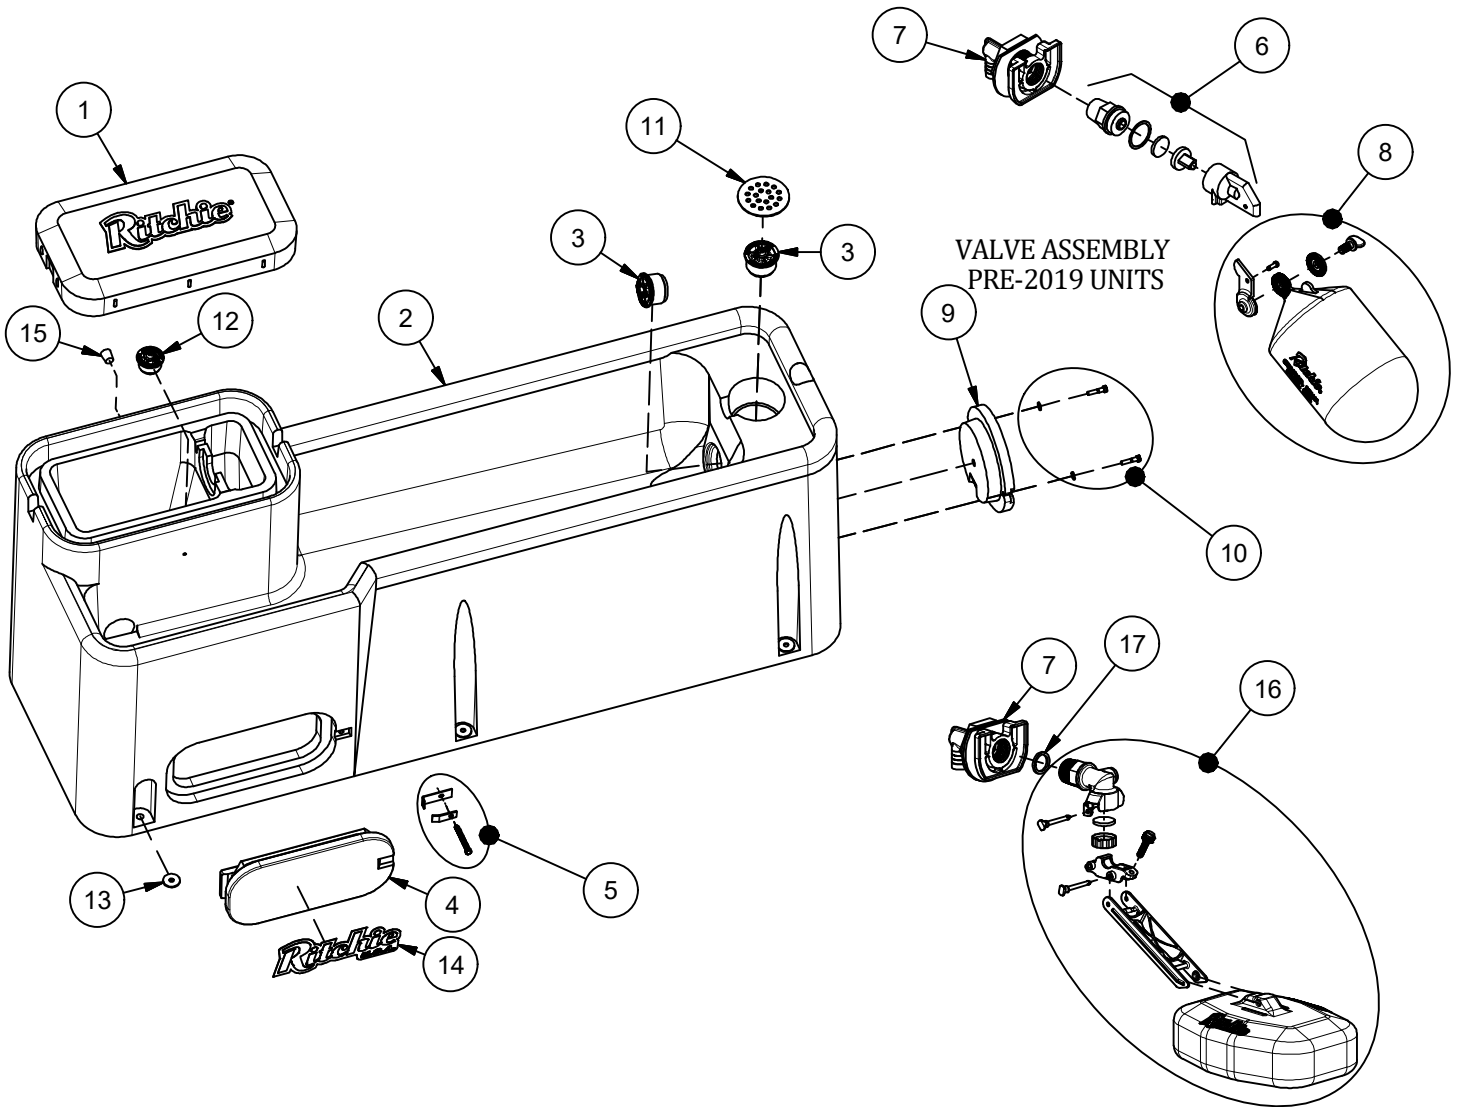

WaterMaster 600

Part # 18171

Item	Part #	Description	Qty	Item	Part #	Description	Qty
1	18189	WaterMaster 600 Cover	1	13	18318	Bolt Down Washer (4/pkg)	2 pkgs
2	18191	WaterMaster 600 Base	1	14	18653	Ritchie Decal 12" (1/pkg)	1 pkg
3	18470	Drain Plug Ritchie 3"	2 pkgs	15	18633	Plug #3 - Water Channel	1 pkg
4	16621	Access Panel 6"x14"	1	16	18832	HP 3/4" Valve Assembly	1
5	18147	Access Panel Hardware pkg	1 pkg	17	18475	O-Ring Valve Seal Pkg (4/pkg)	1
6	15377	Green Valve 3/4" Male pkg	1 pkg	NS	14866	Seal Foam 10' Roll	2
7	18838	VLV HP Brkt Assy pkg	1	NS	18632	Cap for Trainer Hole	1 pkg
8	18314	Float with Hardware pkg	1 pkg	NS	15931	Hose Clamp 1" SS (5/pkg)	1 pkg
	18313	Hardware for Float pkg	1 pkg	NS	18614	Adapter 3/4" x 5/8" HB	1 pkg
9	16472	Access Panel Round	1	NS	18192	WM 600 Accessory pkg	1 pkg
10	18203	Screw Pkg Access Panel	1 pkg	NS	16733	Constant Flow pkg - Optional	1 pkg
11	17194	Strainer	1	NS	18624	Adapter - Opt. Non-potable	1 pkg
12	18849	Drain Plug Ritchie 2"	1 pkg	NS	18203	AP Rnd Hardware OLD STYLE	1 pkg