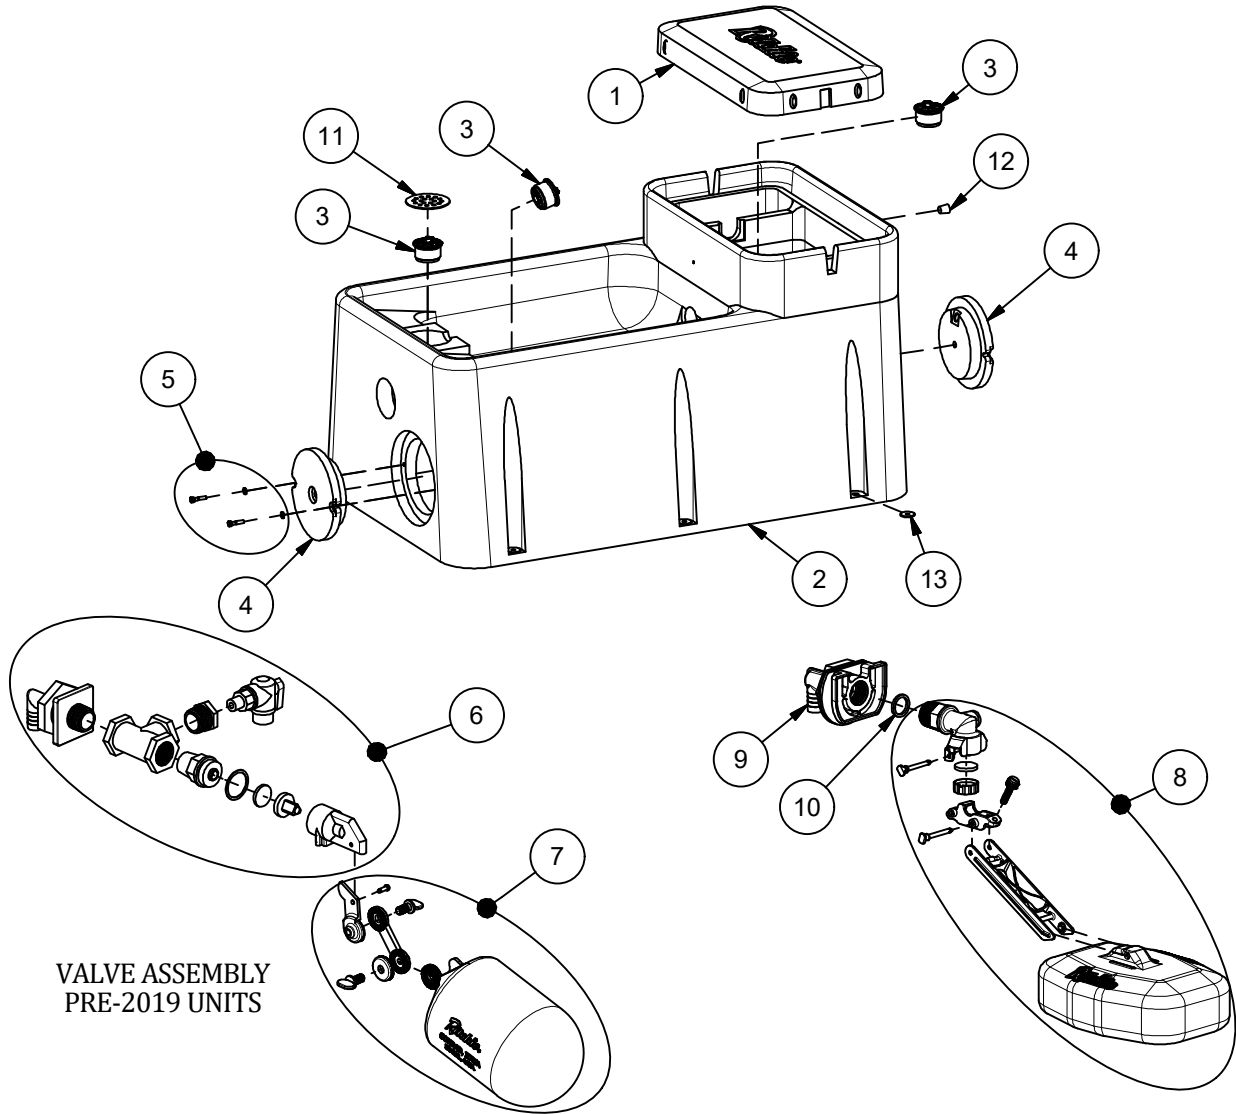

WaterMaster 54

Part # 16542

VALVE ASSEMBLY
PRE-2019 UNITS

Item	Part #	Description	Qty	Item	Part #	Description	Qty
1	16469	WaterMaster Cover	1	11	17194	Strainer	1
2	16550	WaterMaster 54 Base	1	12	18633	Plug #3 - Channel	1 Pkg
3	18470	Drain Plug Ritchie 3"	3 pkgs	13	18318	Bolt Down Washer (4/pkg)	2 pkgs
4	14971	Access Panel Round	2	NS	14866	Seal Foam 10' Roll	2
5	18878	Screw Pkg Rnd Access Panel	2 pkgs	NS	18632	Cap for Trainer Hole	1 pkg
6	16464	Valve WM Assembly pkg	1 pkg	NS	18877	Constant Flow Pkg	1
7	18314	Float with Hardware pkg	1 pkg	NS	15931	Hose Clamp 1" SS (5/pkg)	1 pkg
	18813	Hardware for Float Pkg	1 Pkg	NS	18614	Adapter 3/4" x 5/8" HB	1 pkg
8	18832	HP 3/4" Valve Assembly	1	NS	16479	WM 54/90 Accessory pkg	1 pkg
9	18838	VLV HP Brkt Assembly pkg	1	NS	18203	AP Rnd Hardware OLD STYLE	2 pkgs
10	18475	O-Ring Valve Seal Pkg (4/pkg)	1				