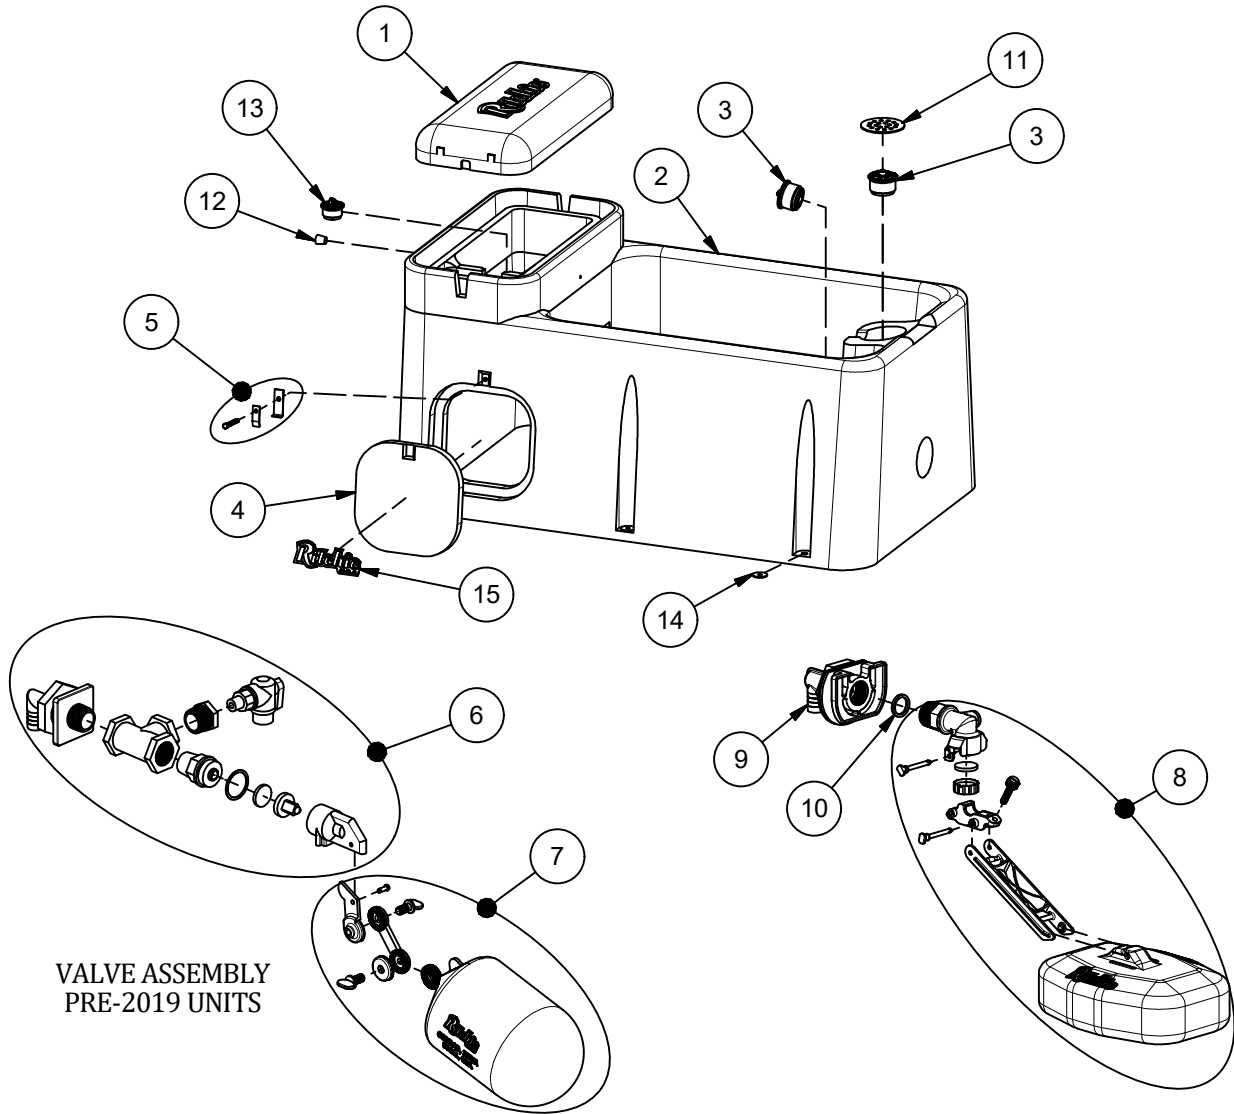

WaterMaster 54D

Part # 18355

VALVE ASSEMBLY
PRE-2019 UNITS

Item	Part #	Description	Qty	Item	Part #	Description	Qty
1	18419	WaterMaster 54D Cover	1	12	18633	Plug #3 - Water Channel	1 pkg
2	18372	WaterMaster 54D Base	1	13	18849	Drain Plug Ritchie 2"	1 pkg
3	18470	Drain Plug Ritchie 3"	2 pkgs	14	18318	Bolt Down Washer (4/pkg)	2 pkgs
4	18370	Access Panel 10"x10"	1	15	18655	Ritchie Decal 7.5" (1/pkg)	1 pkg
5	18147	Access Panel Hardware pkg	1 pkg	NS	14866	Seal Foam 10' Roll	2
6	16464	Valve WM Assembly pkg	1 pkg	NS	18632	Cap for Trainer Hole	1 pkg
7	18314	Float with Hardware pkg	1 pkg	NS	18877	Constant Flow pkg	1
	18313	Hardware for Float pkg	1 pkg	NS	15931	Hose Clamp 1" SS (5/pkg)	1 pkg
8	18832	HP 3/4" Valve Assembly	1	NS	18614	Adapter 3/4" x 5/8" HB	1 pkg
9	18838	VLV HP Brkt Assembly pkg	1	NS	18367	WM 54D Accessory pkg	1 pkg
10	18475	O-Ring Valve Seal Pkg (4/pkg)	1 pkg	NS	18624	Adapter - Opt. Non-potable	1 pkg
11	17194	Strainer	1				