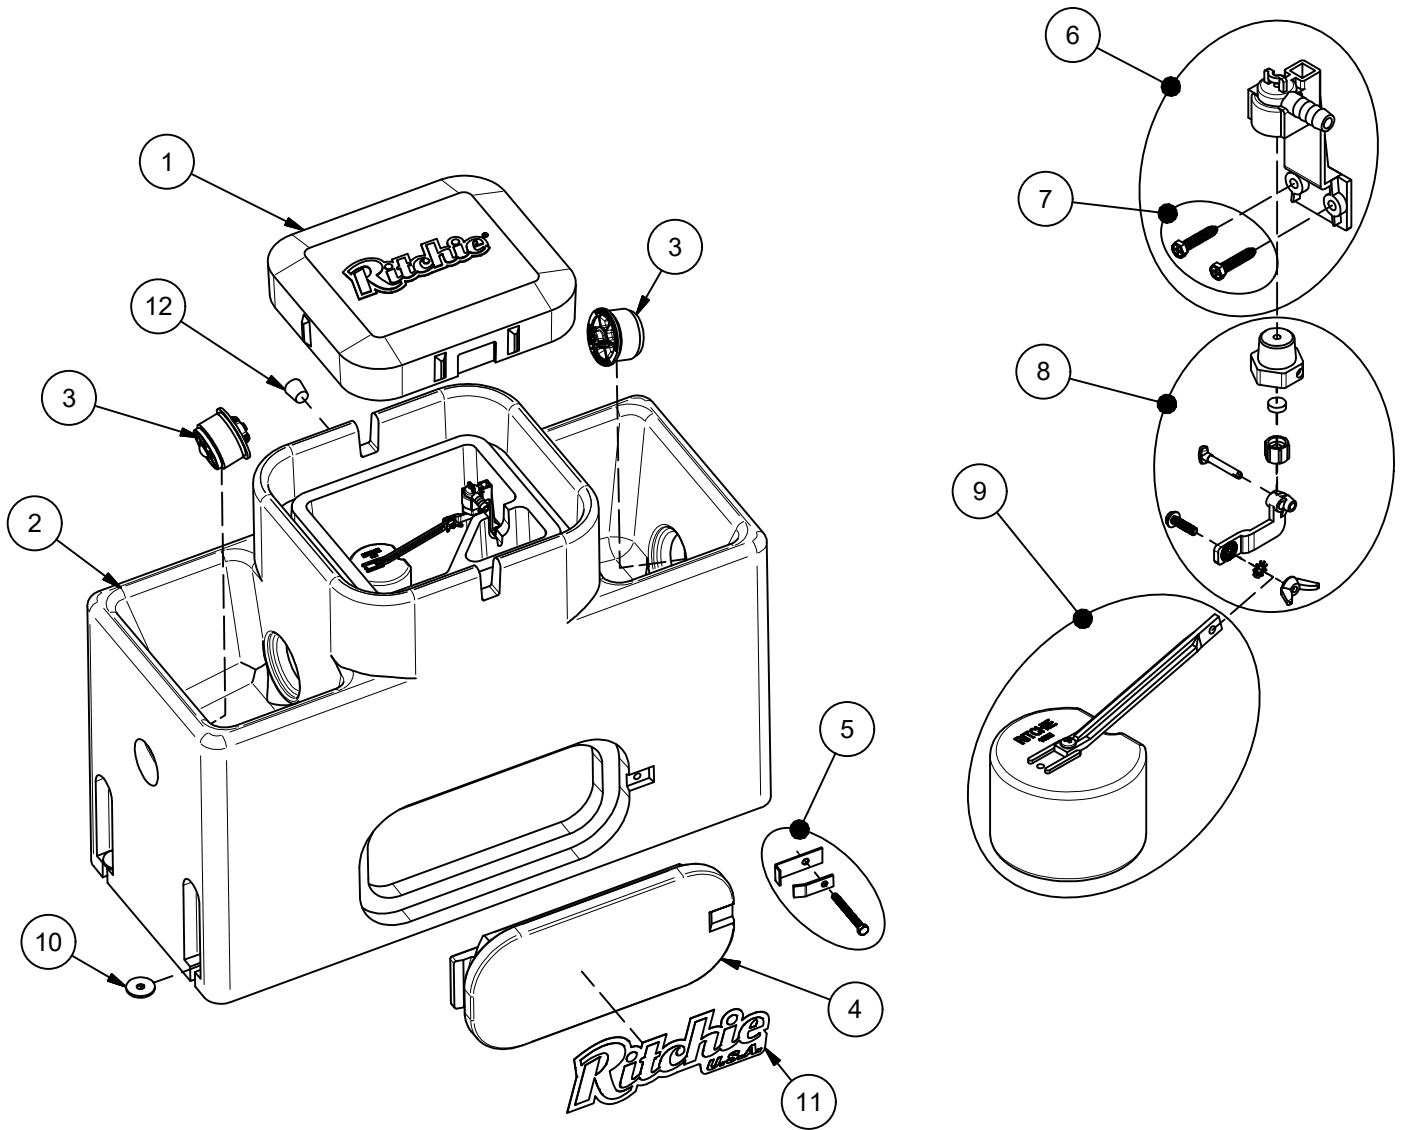

# WaterMatic 150

Part # 18166

Item	Part #	Description	Qty	Item	Part #	Description	Qty
1	18167	WaterMatic 100/150 Cover	1	9	12836	Float with Long Arm pkg	1 pkg
2	18169	WaterMatic 150 Base	1	10	18318	Bolt Down Washer (4/pkg)	1 pkg
3	18470	Drain Plug Ritchie 3"	2 pkgs	11	18653	Ritchie Label 12" (1/pkg)	1 pkg
4	16621	Access Panel 6"x14"	1	12	18633	Plug #3 - Water Channel (2/pkg)	1 pkg
5	18147	Access Panel Hardware pkg	1 pkg	NS	14866	Seal Foam 10' Roll	1
6	11515	Valve Bracket w/ screw pkg	1 pkg	NS	15930	Hose Clamp 7/8" SS (5/pkg)	1 pkg
7	18709	Screw Valve Mount (4/pkg)	1 pkg	NS	18613	Adapter 1/2" x 3/8" HB	1 pkg
8	12575	Red Valve 1/2" pkg	1 pkg	NS	18187	WMatic 150/150S Accessory pkg	1 pkg