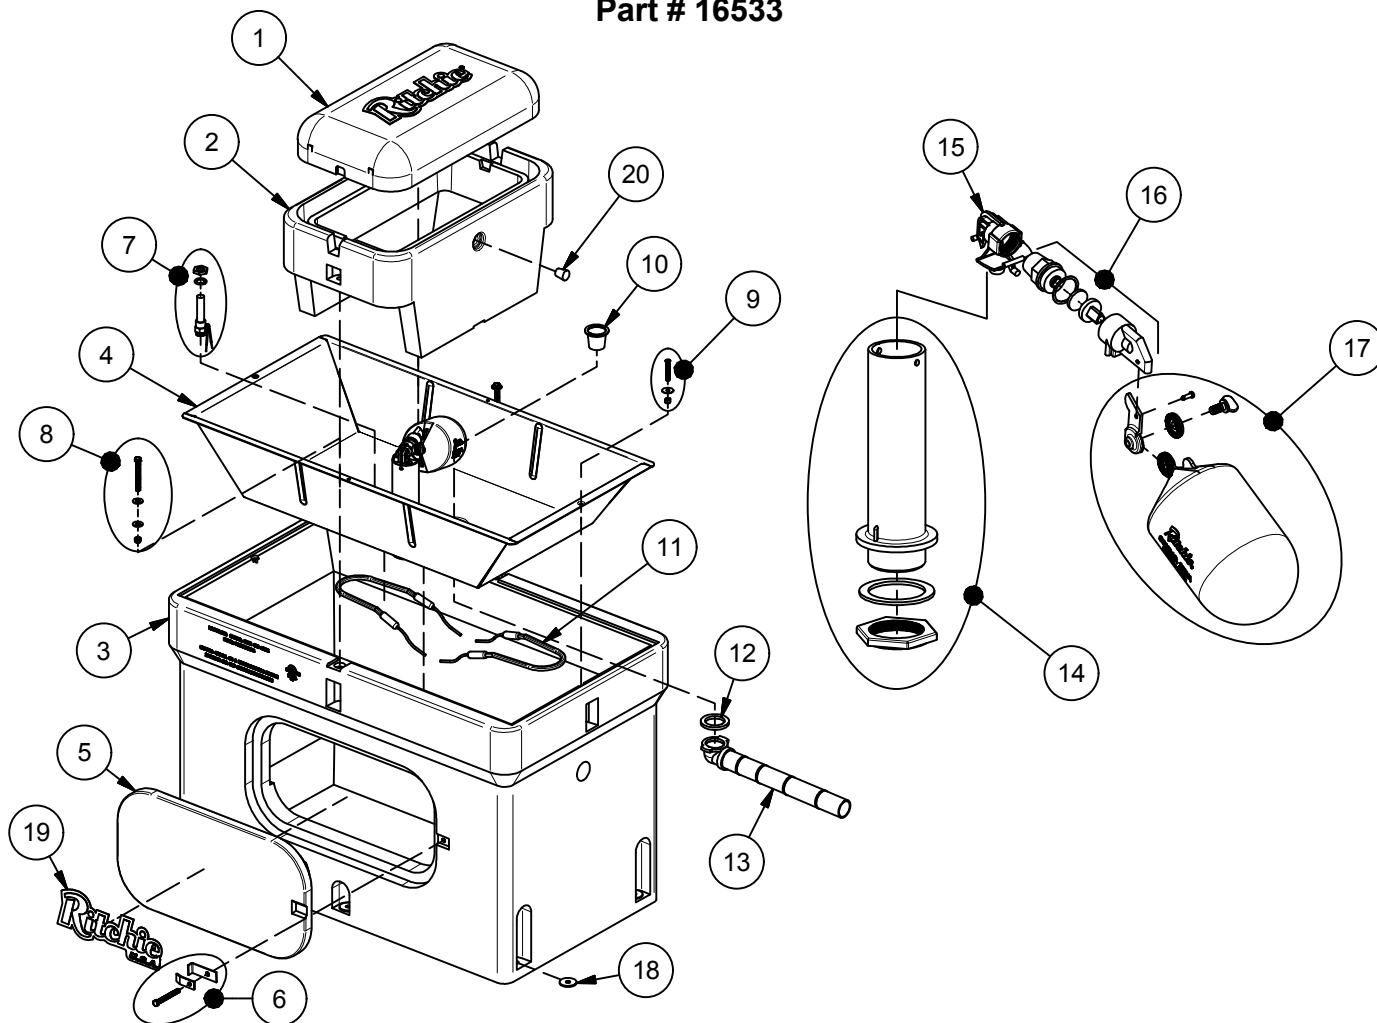

# OmniFount 5

Part # 16533

Item	Part #	Description	Qty	Item	Part #	Description	Qty
1	18426	Omni 5 Cover	1	15	11514	Valve Bracket 3/4" pkg	1 pkg
2	18343	Omni 5 Frame pkg	1 pkg	16	15377	Green Male Valve 3/4" pkg	1 pkg
	18344	Omni 5 Cover & Frame pkg	1 pkg	17	18314	Float with Hardware pkg	1 pkg
3	16561	Omni 5 Casing	1		18313	Hardware for Float pkg	1 pkg
4	16631	Omni 5 Trough	1 pkg	18	18318	Bolt Down Washer (4/pkg)	2 pkgs
5	16562	Access Panel 10"x20"	1	19	18653	Ritchie Decal 12" (1/pkg)	1 pkg
6	18147	Access Panel Hardware pkg	1 pkg	20	18633	Plug #3 - Water Channel (2/pkg)	1 pkg
7	16534	Fenwal Thermostat SS pkg	1 pkg	NS	12583	Valve Supply Line pkg	1 pkg
	18320	O-Ring Fenwal (6/pkg)	1 pkg	NS	13830	Cable Htr 120V 48W (1/pkg)	1 pkg
	18074	Nut Brass Fenwal (6/pkg)	1 pkg	NS	16554	Omni 5 Accessory pkg	1 pkg
8	18319	Frame Bolt & Wshr SS(2/pkg)	1 pkg	NS	16523	Seal Foam 1/4"x3/4"x25' Roll	1
9	18095	Trough Screw & Nut SS (2/pkg)	1 pkg	NS	14866	Seal Foam 1/2"x3/4"x10' Roll	1
10	18628	Drain Plug (2/pkg)	1 pkg				
11	11419	Heater 120V 250W (1/pkg)	2 pkgs				
12	18075	Drain Washer (6/pkg)	1 pkg		16829	OMNI 5 240V	
13	11473	Drain Pipe with Elbow	1	NS	11403	Heater 240V 300W (1/pkg)	2 pkgs
14	16629	Standpipe pkg	1 pkg	NS	16424	Cable Htr 240V 48W (1/pkg)	1 pkg