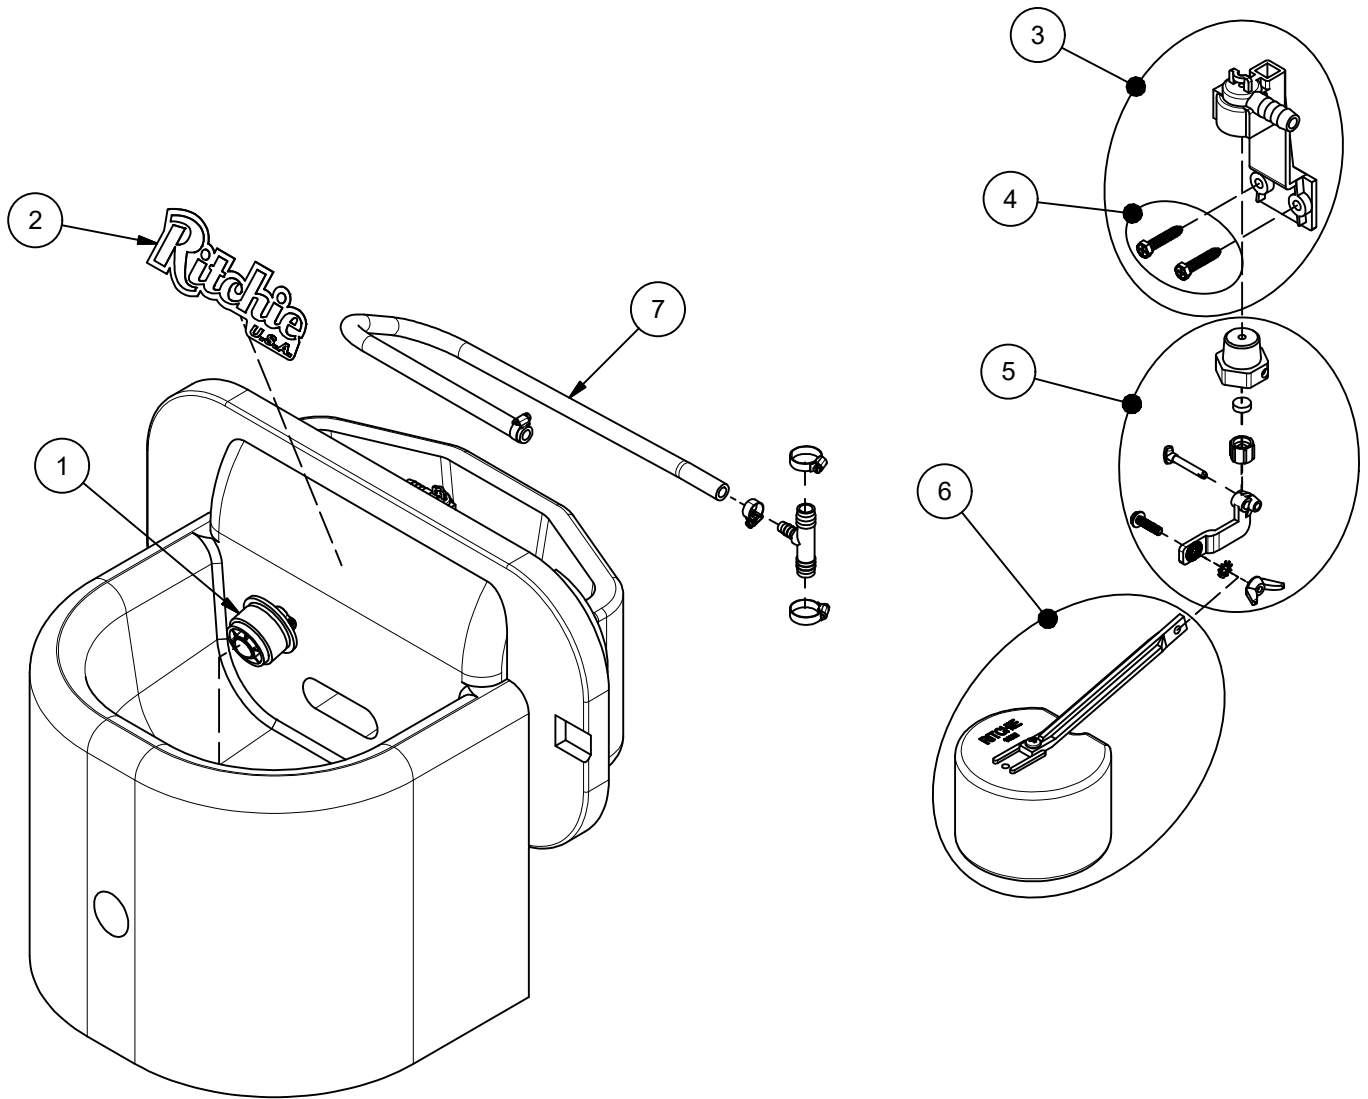

Omni Combination Conversion

Part # 18800

Item	Part #	Description	Qty	Item	Part #	Description	Qty
1	18849	Ritchie 2" Plug pkg	1 pkg	6	12836	Float with Long Arm pkg	1 pkg
2	18655	Ritchie Label 7.5" (1/pkg)	1 pkg	7	18599	Hose 3/8" x 30" pkg	1 pkg
3	11515	Valve Bracket w/ screw pkg	1 pkg	NS	15930	Hose Clamp 7/8" SS (5/pkg)	1 pkg
4	18709	Screw Valve Mount (4/pkg)	1 pkg	NS	15931	Hose Clamp 1" SS (5/pkg)	1 pkg
5	12575	Red Valve 1/2" pkg	1 pkg	NS	18806	Omni Combo Accessory Pkg	1 pkg