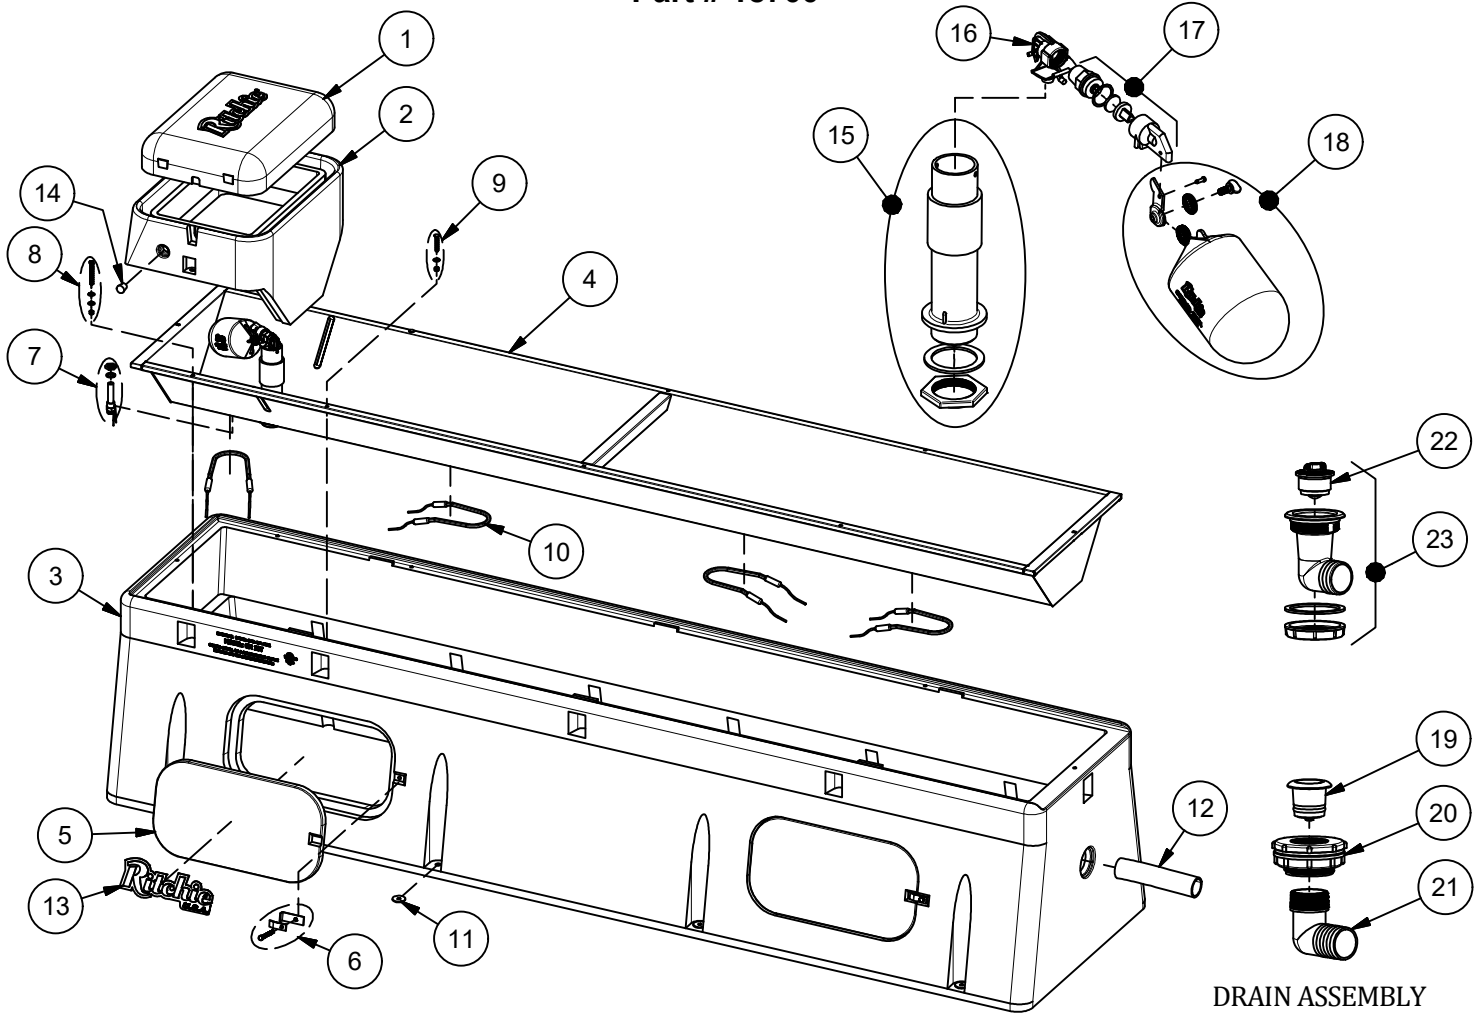

CattleMaster 10T

Part # 18700

DRAIN ASSEMBLY
PRE-2019 UNITS

Item	Part #	Description	Qty	Item	Part #	Description	Qty
1	18428	CM Cover	1	15	18181	CM Standpipe pkg	1 pkg
2	18349	CM Frame pkg	1 pkg	16	11514	Valve Bracket 3/4" pkg	1 pkg
	18350	CM Cover & Frame pkg	1 pkg	17	15377	Green Male Valve 3/4" pkg	1 pkg
3	18698	CM 10T Casing	1	18	18314	Float with Hardware pkg	1 pkg
4	18697	CM 10T Trough	1 pkg		18313	Hardware for Float pkg	1 pkg
5	16562	Access Panel 10"x20"	2	19	18338	CM Drain Plug pkg	1 pkg
6	18147	Access Panel Hardware pkg	2 pkgs	20	17679	CM Bulkhead fitting 2"	1
7	16534	Fenwal Thermostat SS pkg	1 pkg	21	17678	Drain Elbow Fitting	1
	18320	O-Ring Fenwal (6/pkg)	1 pkg	22	18849	Ritchie 2" Plug pkg	1 pkg
	18074	Nut Brass Fenwal (6/pkg)	1 pkg	23	18852	CM Drain Assembly w/Plug	1 pkg
8	18266	Frame Bolt & Wshr SS(3/pkg)	1 pkg	NS	12583	Valve Supply Line w/Bracket	1 pkg
9	18265	Trough Bolt & Nut SS (5/pkg)	1 pkg	NS	13830	Cable Htr 120V 48W (1/pkg)	1 pkg
10	11419	Heater 120V 250W (1/pkg)	4 pkgs	NS	18333	CM 10T Accessory pkg	1 pkg
11	18318	Bolt Down Washer (4/pkg)	2 pkgs	NS	14866	Seal Foam 1/2"x3/4"x10' Roll	2
12	17677	Drain Tube 10"	1		18701	CM 10T 240V	
13	18653	Ritchie Decal 12" (1/pkg)	1 pkg	NS	11403	Heater 240V 300W (1/pkg)	3 pkgs
14	18633	Plug #3 - Water Channel (2/pkg)	1 pkg	NS	16424	Cable Htr 240V 48W (1/pkg)	1 pkg