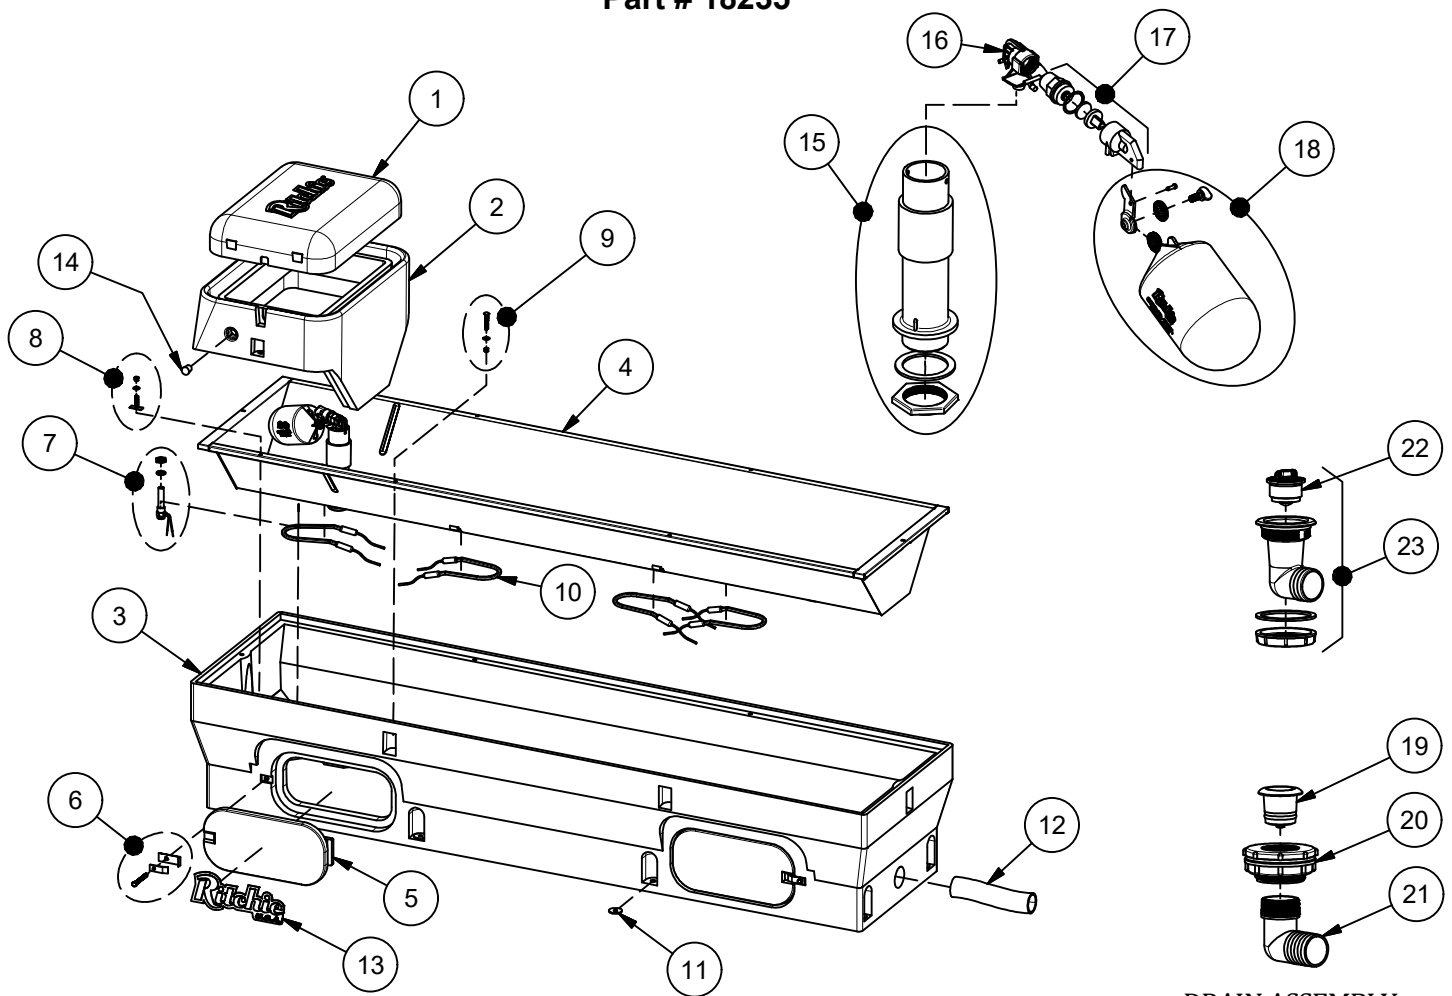

CattleMaster 840

Part # 18235

DRAIN ASSEMBLY
PRE-2019 UNITS

Item	Part #	Description	Qty	Item	Part #	Description	Qty
1	18428	CM Cover	1	15	18181	CM Standpipe pkg	1 pkg
2	18349	CM Frame pkg	1 pkg	16	11514	Valve Bracket 3/4" pkg	1 pkg
	18350	CM Cover & Frame pkg	1 pkg	17	15377	Green Male Valve 3/4" pkg	1 pkg
3	18240	CM 840 Casing	1	18	18314	Float with Hardware pkg	1 pkg
4	16786	CM 840 Trough pkg	1 pkg		18313	Hardware for Float pkg	1 pkg
5	16621	Access Panel 6"x14"	2	19	18338	CM Drain Plug pkg	1 pkg
6	18147	Access Panel Hardware pkg	2 pkgs	20	17679	CM Bulkhead fitting 2"	1
7	16534	Fenwal Thermostat SS pkg	1 pkg	21	17678	Drain Elbow Fitting	1
	18320	O-Ring Fenwal (6/pkg)	1 pkg	22	18849	Ritchie 2" Plug pkg	1 pkg
	18074	Nut Brass Fenwal (6/pkg)	1 pkg	23	18852	CM Drain Assembly w/Plug	1 pkg
8	18266	Frame Bolt & Wshr SS(3/pkg)	1 pkg	NS	12583	Valve Supply Line w/Bracket	1 pkg
9	18265	Trough Bolt & Nut SS (5/pkg)	1 pkg	NS	13830	Cable Htr 120V 48W (1/pkg)	1 pkg
10	11419	Heater 120V 250W (1/pkg)	4 pkgs	NS	18331	CM 840 Accessory pkg	1 pkg
11	18318	Bolt Down Washer (4/pkg)	2 pkgs	NS	14866	Seal Foam 1/2"x3/4"x10' Roll	2
12	17677	Drain Tube 10"	1		18243	CM 840 240V	
13	18653	Ritchie Decal 12" (1/pkg)	1 pkg	NS	11403	Heater 240V 300W (1/pkg)	3 pkgs
14	18633	Plug #3 - Water Channel (2/pkg)	1 pkg	NS	16424	Cable Htr 240V 48W (1/pkg)	1 pkg