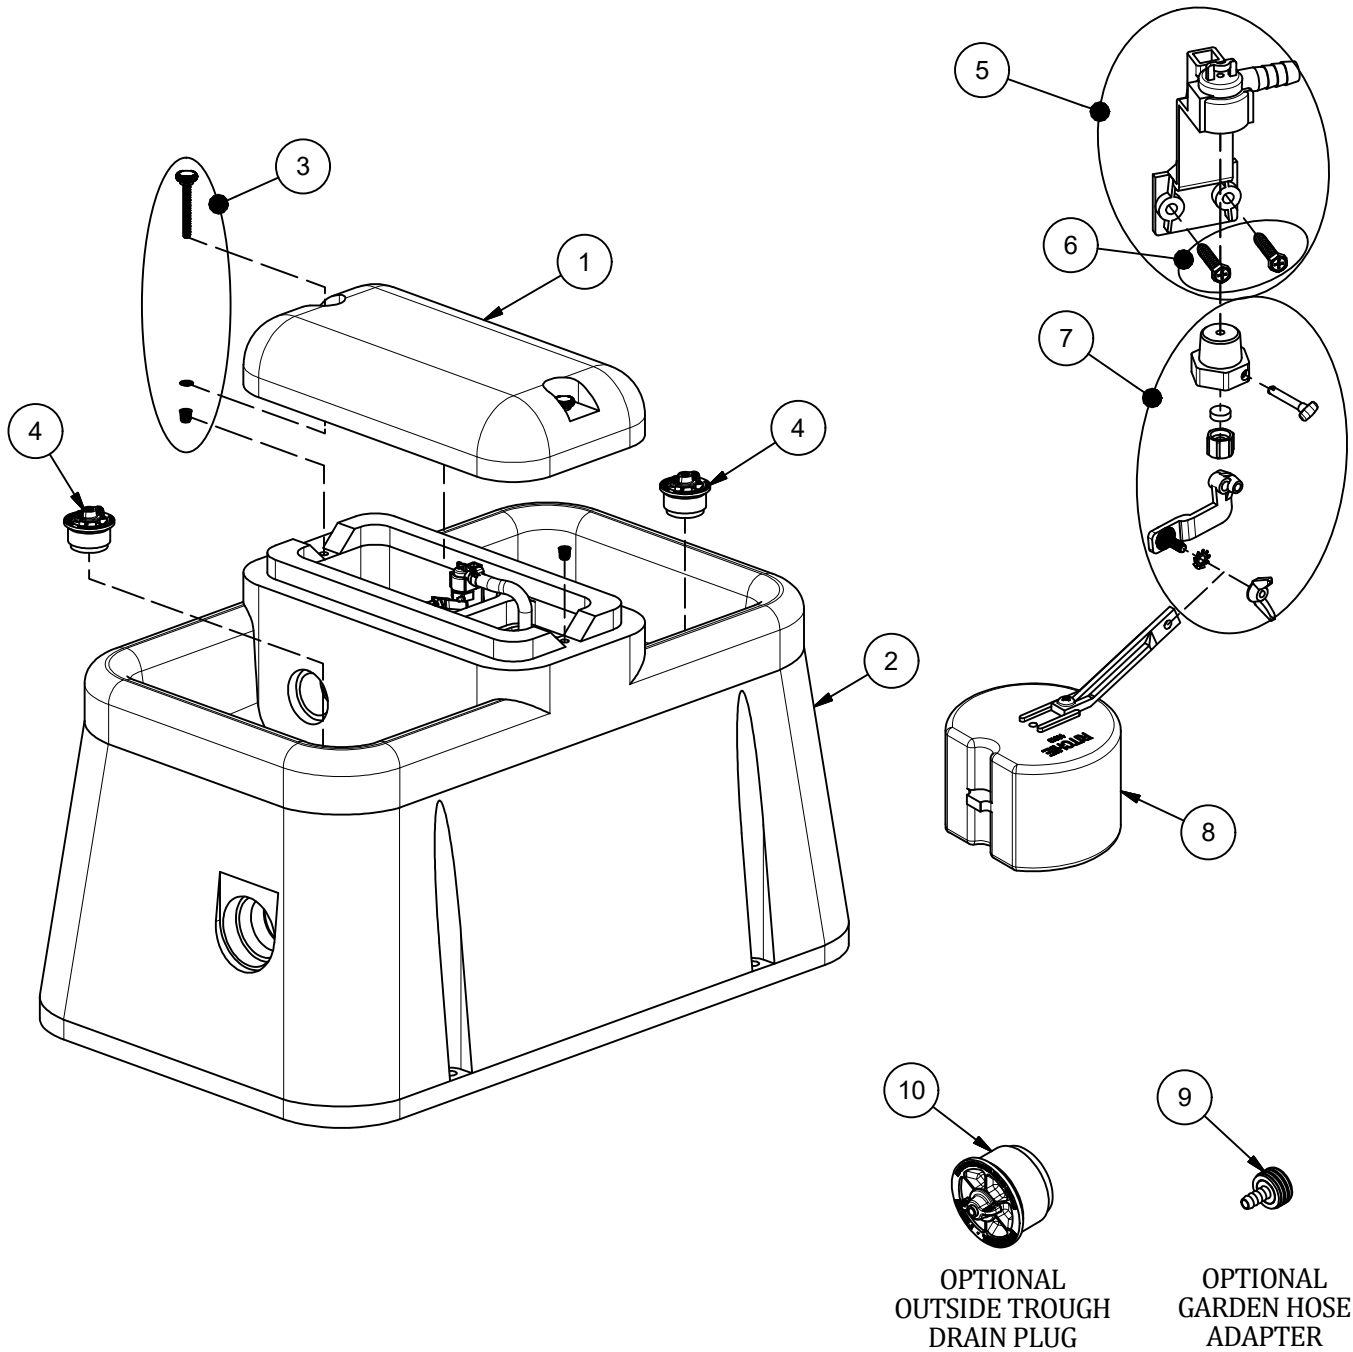

Genesis G-2

Part # 18885

OPTIONAL
OUTSIDE TROUGH
DRAIN PLUG

OPTIONAL
GARDEN HOSE
ADAPTER

Item	Part #	Description	Qty	Item	Part #	Description	Qty
1	18882	Genesis Cover	1	7	12575	Red Valve 1/2" pkg	1
2	18886	Genesis 2 Base	1	8	13613	Float with Short Arm pkg	1 pkg
3	18821	Cover Screw & Hardware (2/pkg)	1 pkg	9	18799	Garden Hose Hookup	1
4	18849	Ritchie 2" Plug pkg	2 pkgs	10	18470	Ritchie 3" Plug pkg	2 pkgs
5	11515	Valve Bracket w/ screw pkg	1 pkg	NS	18888	G-2 Accessory pkg	1 pkg
6	18709	Screw Valve Mount (4/pkg)	1 pkg				