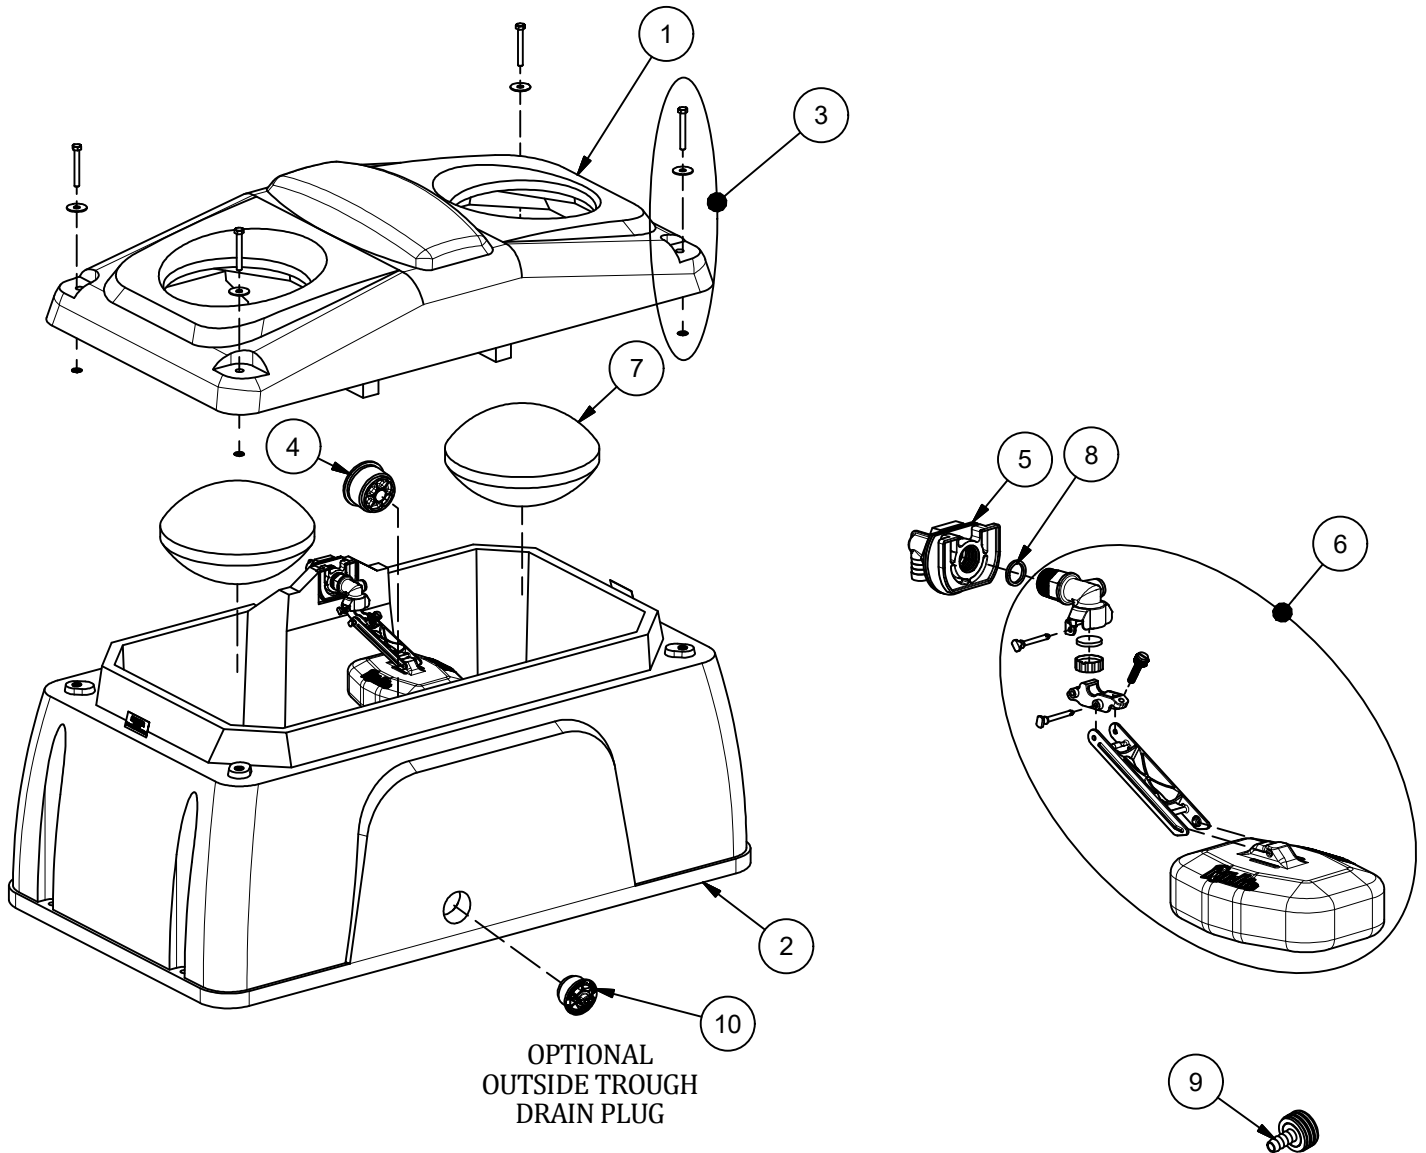

Genesis GC-2

Part # 18890

OPTIONAL
OUTSIDE TROUGH
DRAIN PLUG

OPTIONAL
GARDEN HOSE
ADAPTER

Item	Part #	Description	Qty	Item	Part #	Description	Qty
1	18892	Genesis GC-2 Cover	1	7	18674	Elliptical Ball Enclosure (Blue)	2
2	18891	Genesis GC-2 Base	1	8	18475	O-Ring Valve Seal Pkg (4/pkg)	1
3	18858	Cover Hardware GC (4/pkg)	1 pkg	9	18696	Garden Hose Hookup	1
4	18470	Ritchie 3" Plug pkg	1 pkg	10	18849	Ritchie 2" Plug pkg (Optional)	1 pkg
5	18838	HP Valve Brkt Assy pkg	1 pkg	NS	18893	GC-2 Accessory pkg	1 pkg
6	18832	HP Valve Assembly pkg	1 pkg				