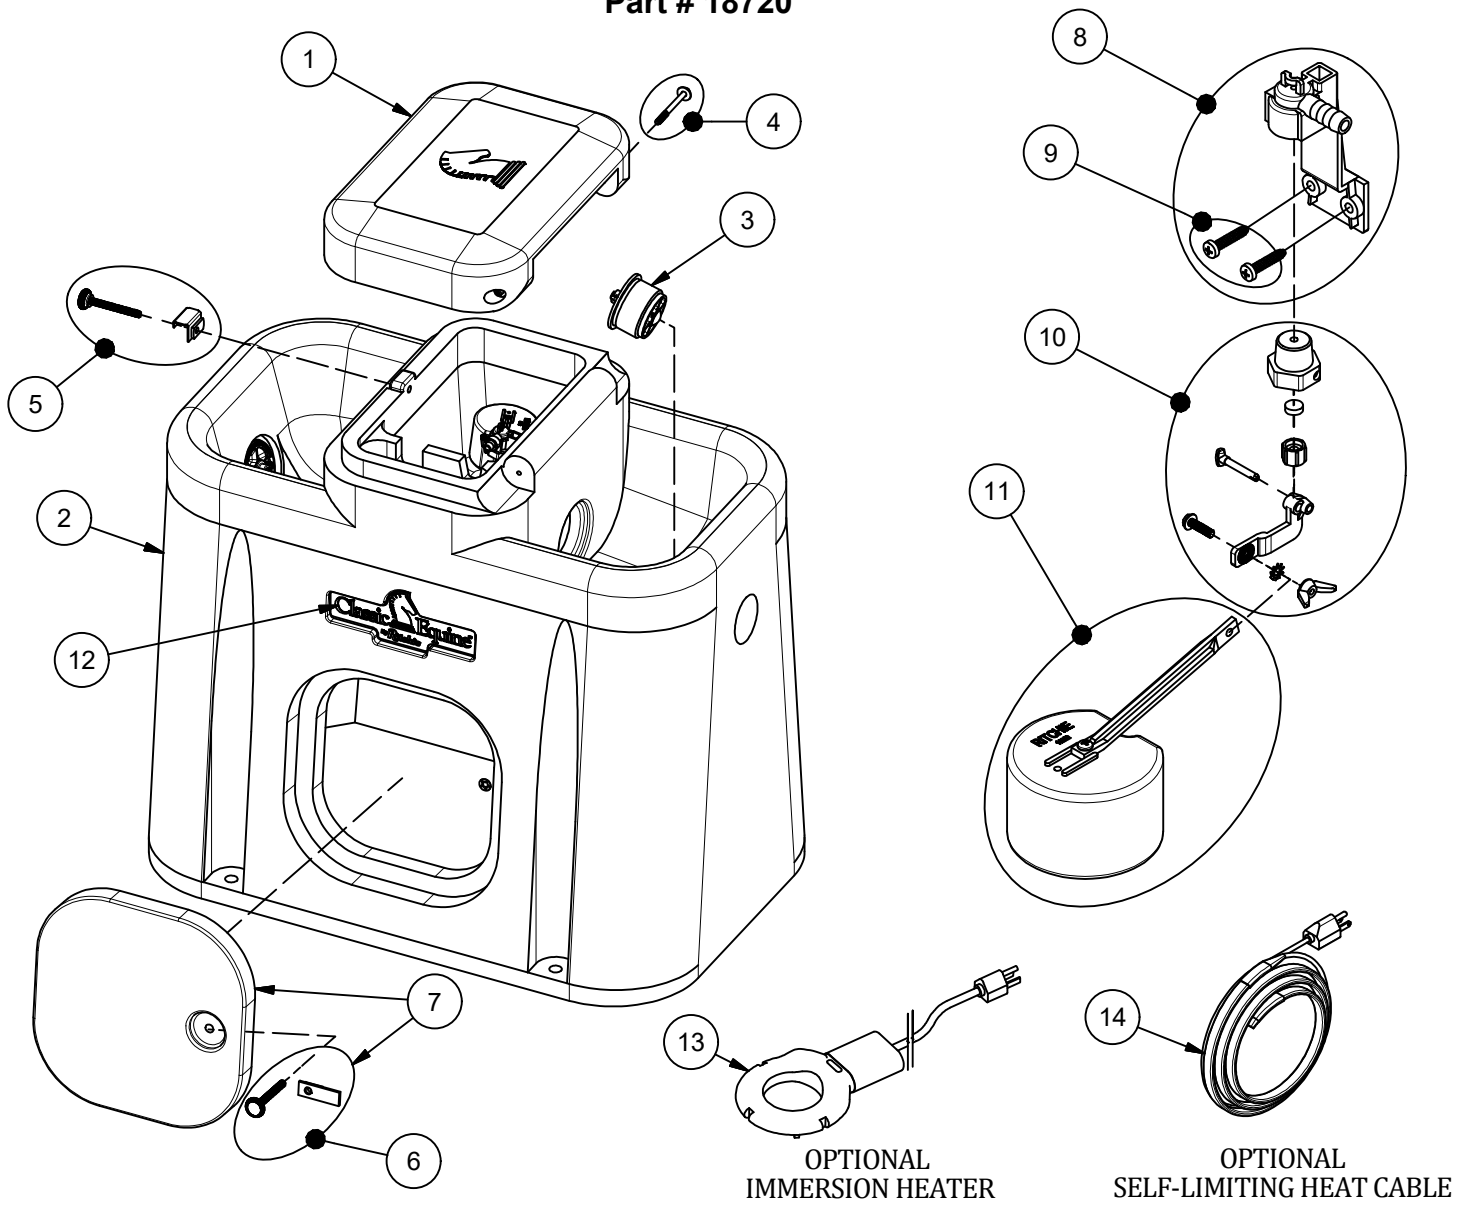

# Classic Equine AUTOFOUNT

Part # 18720

OPTIONAL  
IMMERSION HEATER

OPTIONAL  
SELF-LIMITING HEAT CABLE

Item	Part #	Description	Qty	Item	Part #	Description	Qty
1	18722	AUTOFOUNT Cover	1	11	12836	Float with Long Arm pkg	1 pkg
2	18724	AUTOFOUNT Base	1	12	18719	Classic Equine Logo pkg (2/pkg)	1 pkg
3	18470	Drain Plug Ritchie 3"	2 pkgs	13	16311	Immersion Heater 120V 250W	1 pkg
4	18716	Classic Equine Hinge Bolt (2/pkg)	1 pkg	14	16276	Self Reg Heat Cable 120X 30W	1 pkg
5	18718	Cover Latch Hardware pkg	1 pkg				
6	18753	Access Panel Hardware Pkg	1 pkg	NS	15930	Hose Clamp 7/8" SS (5/pkg)	1 pkg
7	18726	Access Panel w/Hardware	1	NS	18613	Adapter 1/2" x 3/8" HB	1 pkg
8	11515	Valve Bracket w/screw pkg	1 pkg	NS	18739	AUTOFOUNT Accessory pkg	1 pkg
9	18709	Screw Valve Mount (4/pkg)	1 pkg	NS	14866	Seal Foam 1/2"x3/4"x10' Roll	1
10	12575	Red Valve 1/2" pkg	1 pkg				