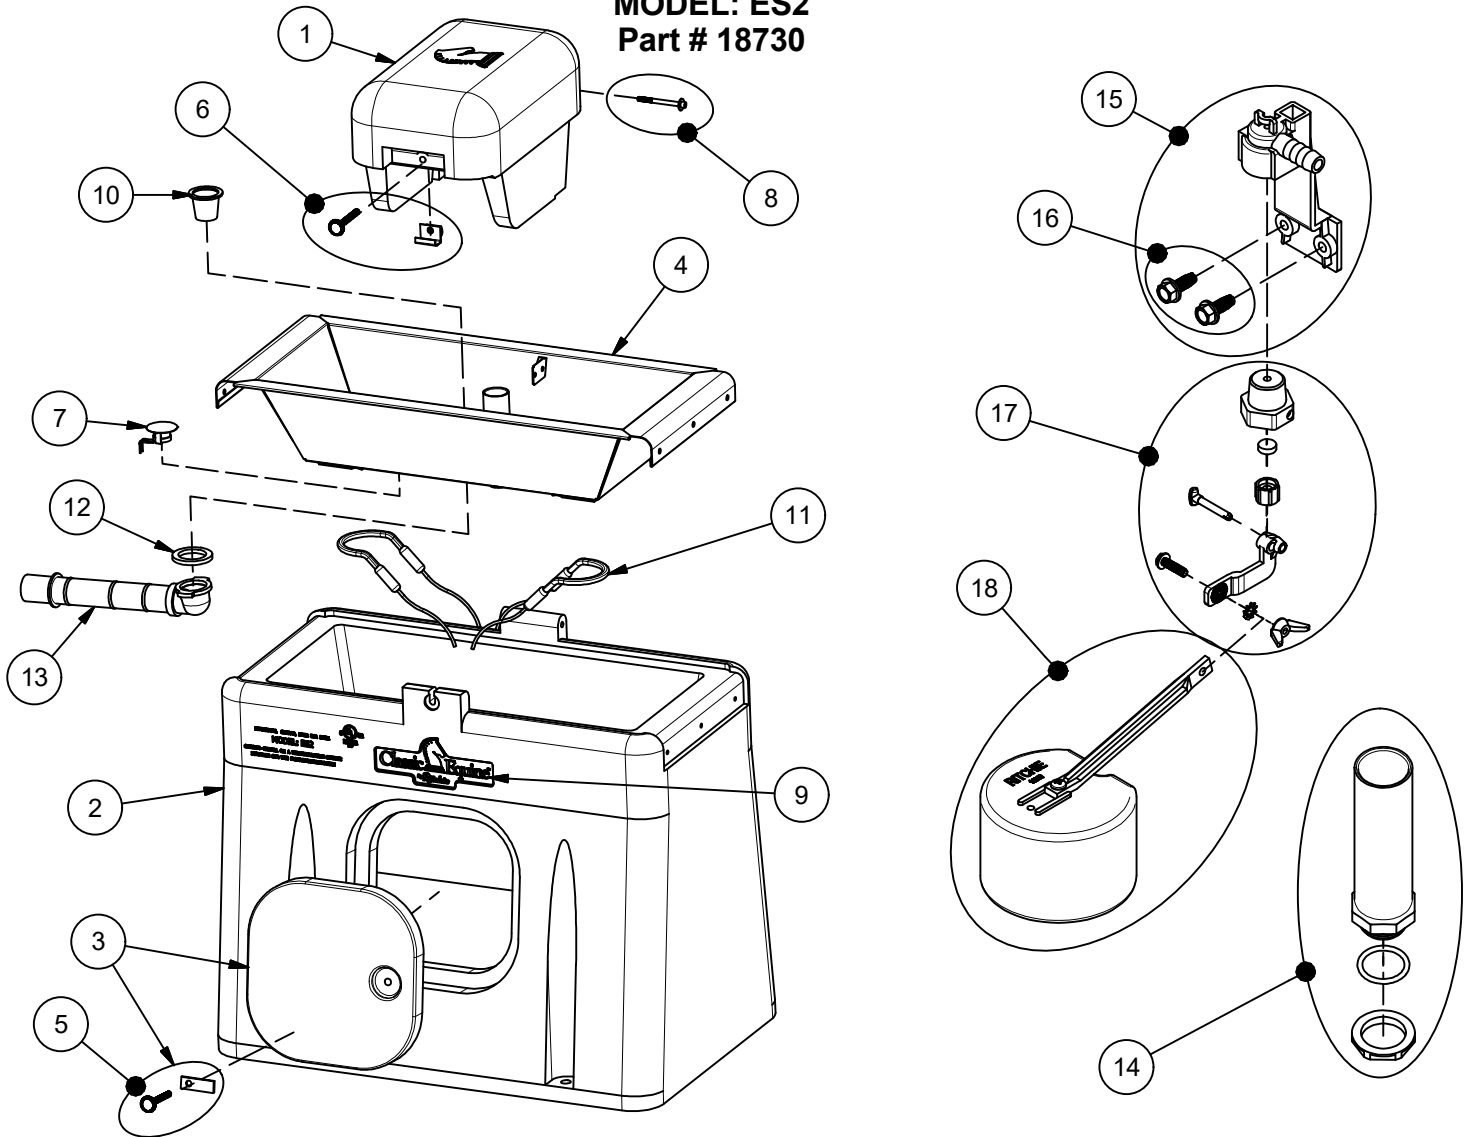

Classic Equine ULTRAFOUNT

MODEL: ES2
Part # 18730

Item	Part #	Description	Qty	Item	Part #	Description	Qty
1	18734	ULTRAFOUNT Cover	1	14	16866	Standpipe pkg	1 pkg
2	18732	ULTRAFOUNT Casing	1	15	11515	Valve Bracket 1/2" w/ Scrws pkg	1 pkg
3	18726	Access Panel w/Hardware	1	16	15154	Screws Valve Bracket (10/ pkg)	1 pkg
4	18737	ULTRAFOUNT Trough	1	17	12575	Red Valve 1/2" pkg	1 pkg
5	18753	Access Panel Hardware Pkg	1 pkg	18	12836	Float with Long Arm pkg	1 pkg
6	18718	Cover Latch Hardware Pkg	1 pkg	NS	13830	Cable Htr 120V 48W (1/pkg)	1 pkg
7	11885	Disc Thermostat pkg	1 pkg	NS	18751	ULTRAFOUNT Accessory pkg	1 pkg
8	18716	Classic Equine Hinge Bolt (2/pkg)	1 pkg	NS	16523	Seal Foam 1/4"x3/4"x25' Roll	1
9	18719	Classic Equine Logo Pkg (2/pkg)	1 pkg	NS	14866	Seal Foam 1/2"x3/4"x10' Roll	1
10	18628	Drain Plug (2/pkg)	1 pkg				
11	14150	Heater 120V 125W (1/pkg)	2 pkgs		18731	ULTRAFOUNT ES2 - 240V	
12	18075	Drain Washer (6/pkg)		NS	16664	Heater 240V 200W (1/pkg)	2 pkgs
13	11472	Drain Pipe with Elbow	1 pkg	NS	16424	Cable Htr 240V 48W (1/pkg)	1 pkg