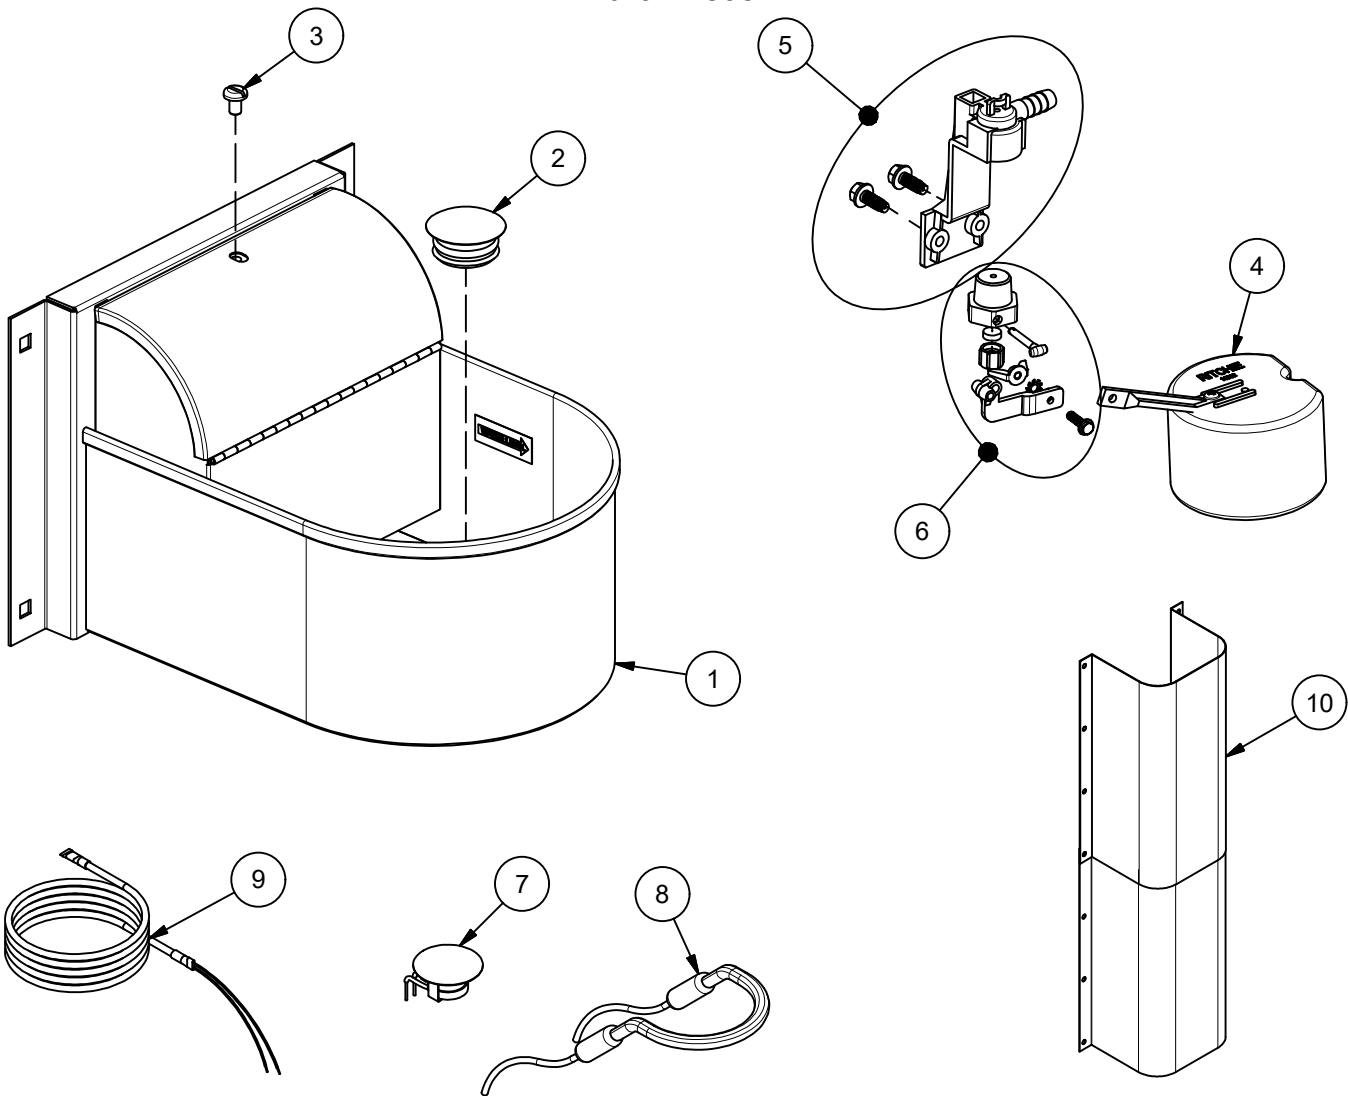

StallFount 125

Part # 18082

Item	Part #	Description	Qty	Item	Part #	Description	Qty
1	18083	SF Trough Complete	1	10	18092	Shroud Set	1 pkg
2	18876	SF Trough Plug	1	NS	18613	Adapter 1/2" x 3/8" HB	1 pkg
3	18080	SF Cover Screw (6/pkg)	1 pkg	NS	15930	Hose Clamp 7/8" SS (5/pkg)	1 pkg
4	13613	Float with Short Arm pkg	1 pkg	NS	18228	SF Accessory pkg	1 pkg
5	11515	Valve Bracket w/ screw pkg	1 pkg				
6	13597	Green Valve 1/2" pkg	1 pkg		18415	SF 240 200W	
7	11885	Disc Thermostat pkg	1 pkg	NS	16664	Heater 240V 200w (1/pkg)	1 pkg
8	14150	Heater 120V 125W pkg	1 pkg	NS	16424	Cable Htr 240v 48W (1/pkg)	1 pkg
9	13830	Cable Heater 120V 48W pkg	1 pkg				