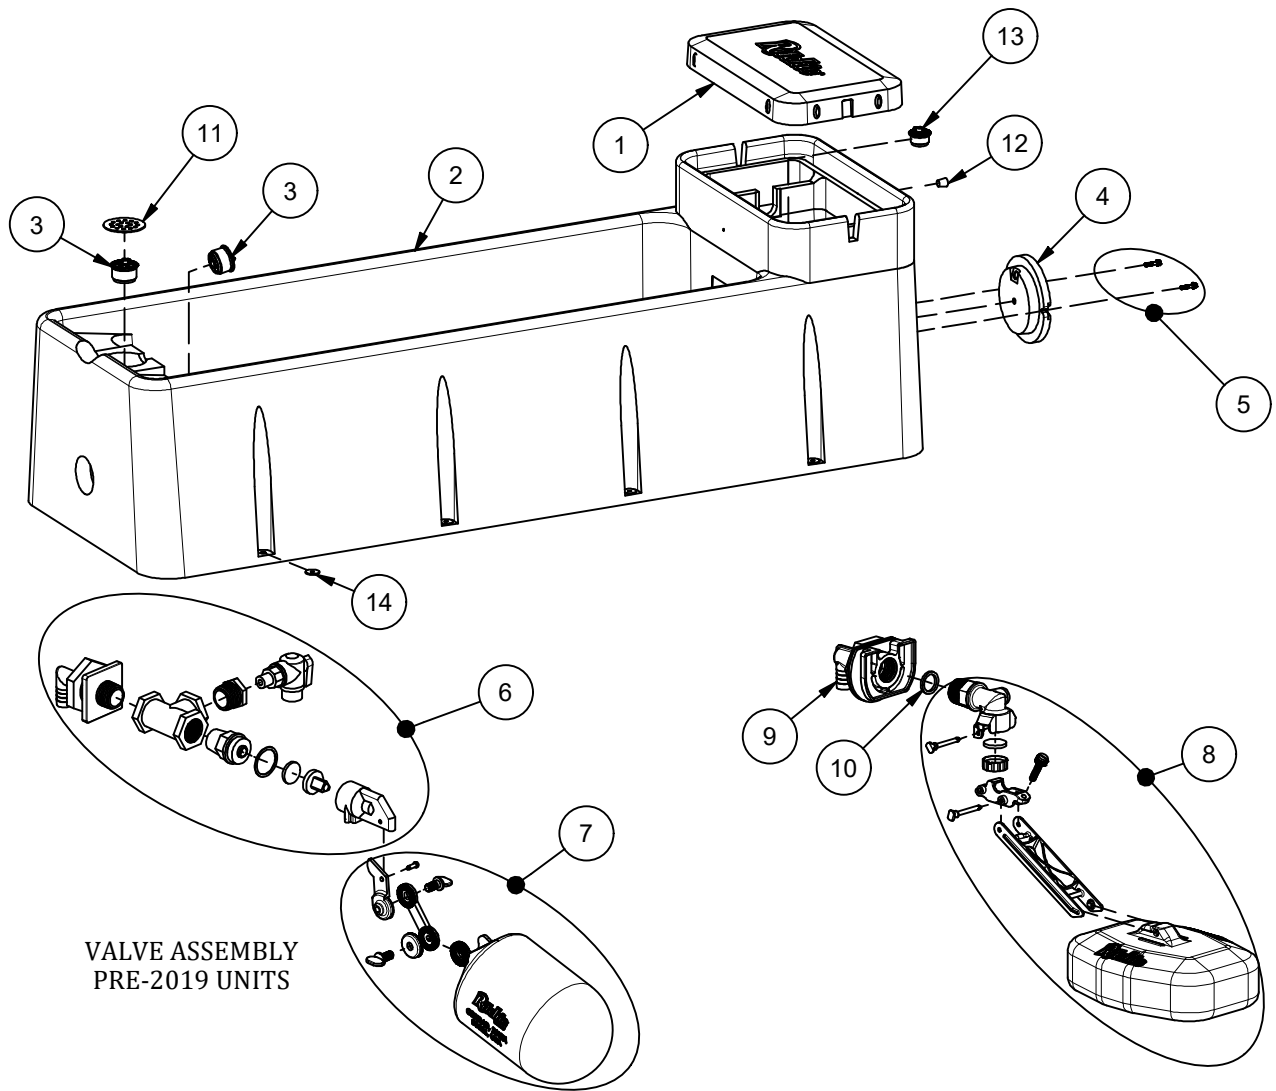

WaterMaster 96

Part # 18007

VALVE ASSEMBLY
PRE-2019 UNITS

Item	Part #	Description	Qty	Item	Part #	Description	Qty
1	16469	WaterMaster Cover	1	12	18633	Plug #3 - Channel	1 pkg
2	18040	WaterMaster 96 Base	1	13	18849	Drain Plug Ritchie 2"	1 pkg
3	18470	Drain Plug Ritchie 3"	2 pkgs	14	18318	Bolt Down Washer (4/pkg)	2 pkgs
4	16472	Access Panel Round	1	NS	14866	Seal Foam 10' Roll	2
5	18878	Screw Pkg Rnd Access Panel	1 pkg	NS	18632	Cap for Trainer Hole	1 pkg
6	16464	Valve WM Assembly pkg	1 pkg	NS	18877	Constant Flow Pkg	1
7	18314	Float with Hardware pkg	1 pkg	NS	15931	Hose Clamp 1" SS (5/pkg)	1 pkg
	18313	Hardware for Float pkg	1 pkg	NS	18614	Adapter 3/4" x 5/8" HB	1 pkg
8	18832	HP 3/4" Valve Assembly	1	NS	18903	WM Accessory pkg	1 pkg
9	18838	VLV HP Brkt Assy pkg	1	NS	18624	Adapter - Opt. Non-potable	1 pkg
10	18475	O-Ring Valve Seal Pkg (4/pkg)	1 pkg	NS	18203	AP Rnd Hardware OLD STYLE	1 pkg
11	17194	Strainer	1				